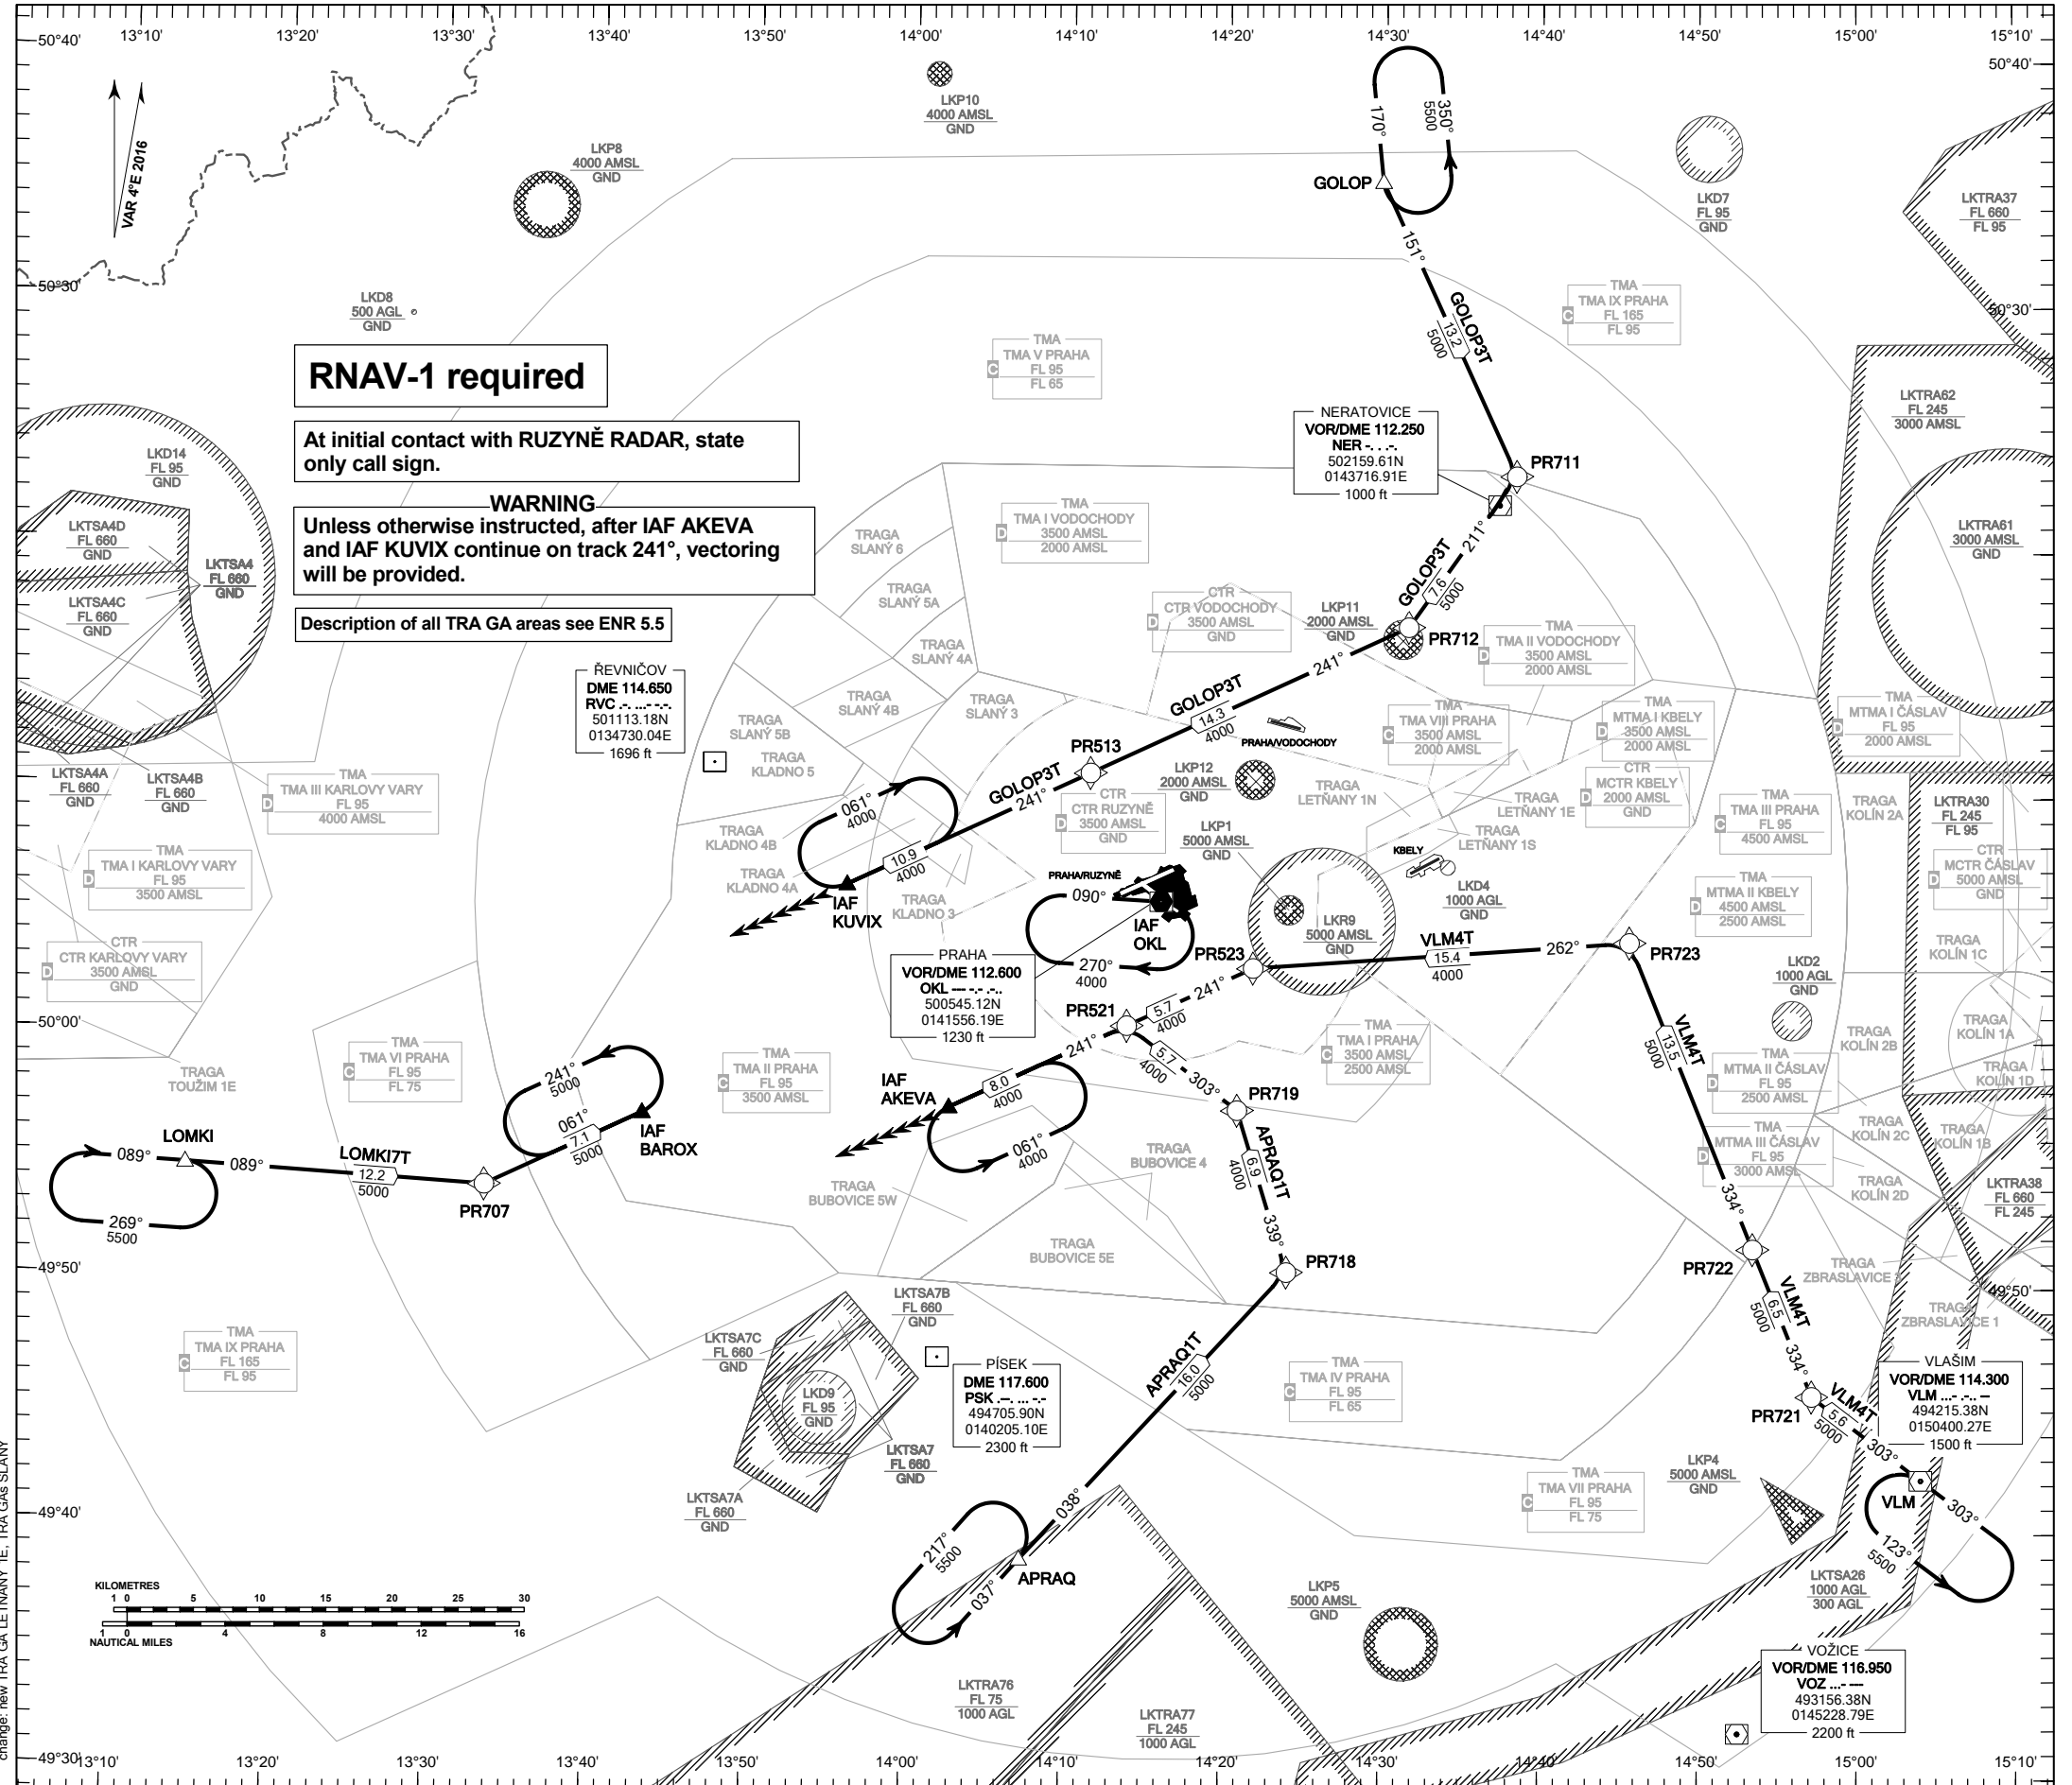

**RNAV STANDARD ARRIVAL CHART - INSTRUMENT
(STAR) - ICAO**

**PRAHA/RUZYŇĚ
RNAV STAR RWY 06**

RNAV-1 required

At initial contact with RUZYŇĚ RADAR, state only call sign.

WARNING
Unless otherwise instructed, after IAF AKEVA and IAF KUVIX continue on track 241°, vectoring will be provided.

Description of all TRA GA areas see ENR 5.5

PRAHA APPROACH / RADAR	120.530
RUZYŇĚ APPROACH / RADAR	127.580
RUZYŇĚ RADAR / INFORMATION	118.310
SUPPLEMENTARY FREQ APP	136.080
RUZYŇĚ DELIVERY	120.060
RUZYŇĚ TOWER	134.560
SUPPLEMENTARY FREQ TWR	118.110
RUZYŇĚ GROUND	121.910
RUZYŇĚ ATIS	122.160
EMERGENCY FREQ	121.500

BEARINGS, TRACKS AND RADIALS ARE MAGNETIC ALTITUDES AND ELEVATIONS ARE IN FEET DISTANCES ARE IN NM

Speed restriction see AIP AD 2-LKPR-30, 2.22.4.2.1