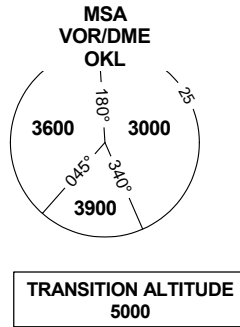

**RNAV STANDARD ARRIVAL CHART - INSTRUMENT
(STAR) - ICAO**

**PRAHA/RUZYŇĚ
RNAV STAR RWY 06**

RNAV-1 required

At initial contact with RUZYŇĚ RADAR, state only call sign.

WARNING
Unless otherwise instructed, after IAF AKEVA and IAF KUVIX continue on track 241°, vectoring will be provided.

Description of all TRA GA areas see ENR 5.5

PRAHA APPROACH / RADAR	120.530
RUZYŇĚ APPROACH / RADAR	127.580
RUZYŇĚ RADAR / INFORMATION	118.310
SUPPLEMENTARY FREQ APP	136.080
RUZYŇĚ DELIVERY	120.060
RUZYŇĚ TOWER	134.560
SUPPLEMENTARY FREQ TWR	118.110
RUZYŇĚ GROUND	121.910
RUZYŇĚ ATIS	122.160
EMERGENCY FREQ	121.500