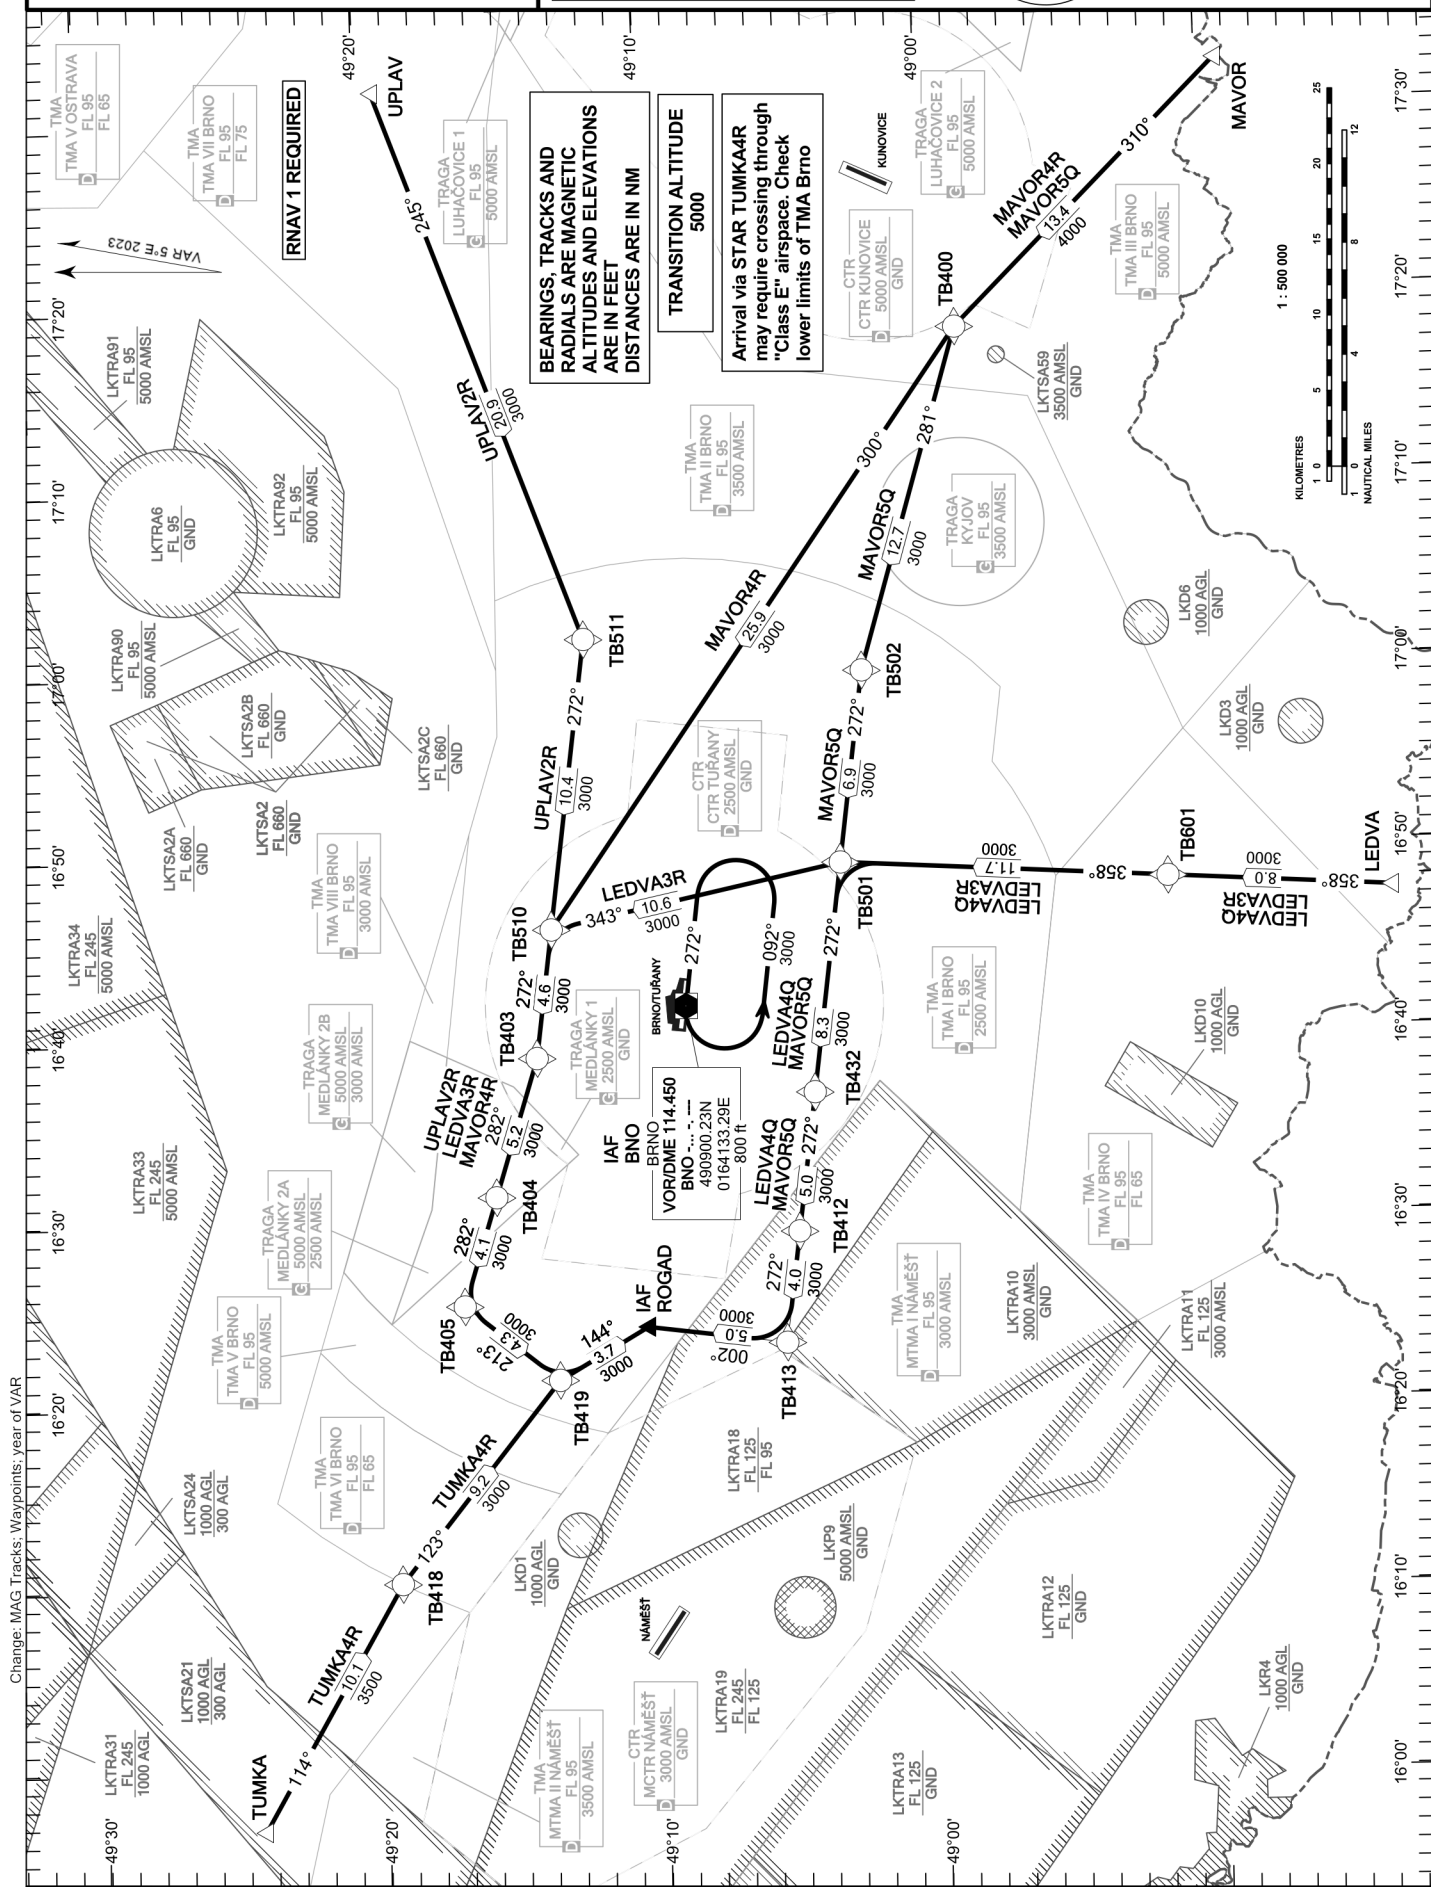

**RNAV STANDARD
ARRIVAL CHART
INSTRUMENT (STAR) - ICAO**

PRAHA RADAR	127.350
TUŘANY TOWER	119.605
TUŘANY GROUND	125.430
TUŘANY ATIS	131.105
EMERGENCY FREQ	121.500

**BRNO/TUŘANY
RWY 09**

Change: MAG Tracks: Waypoints: year of VAR