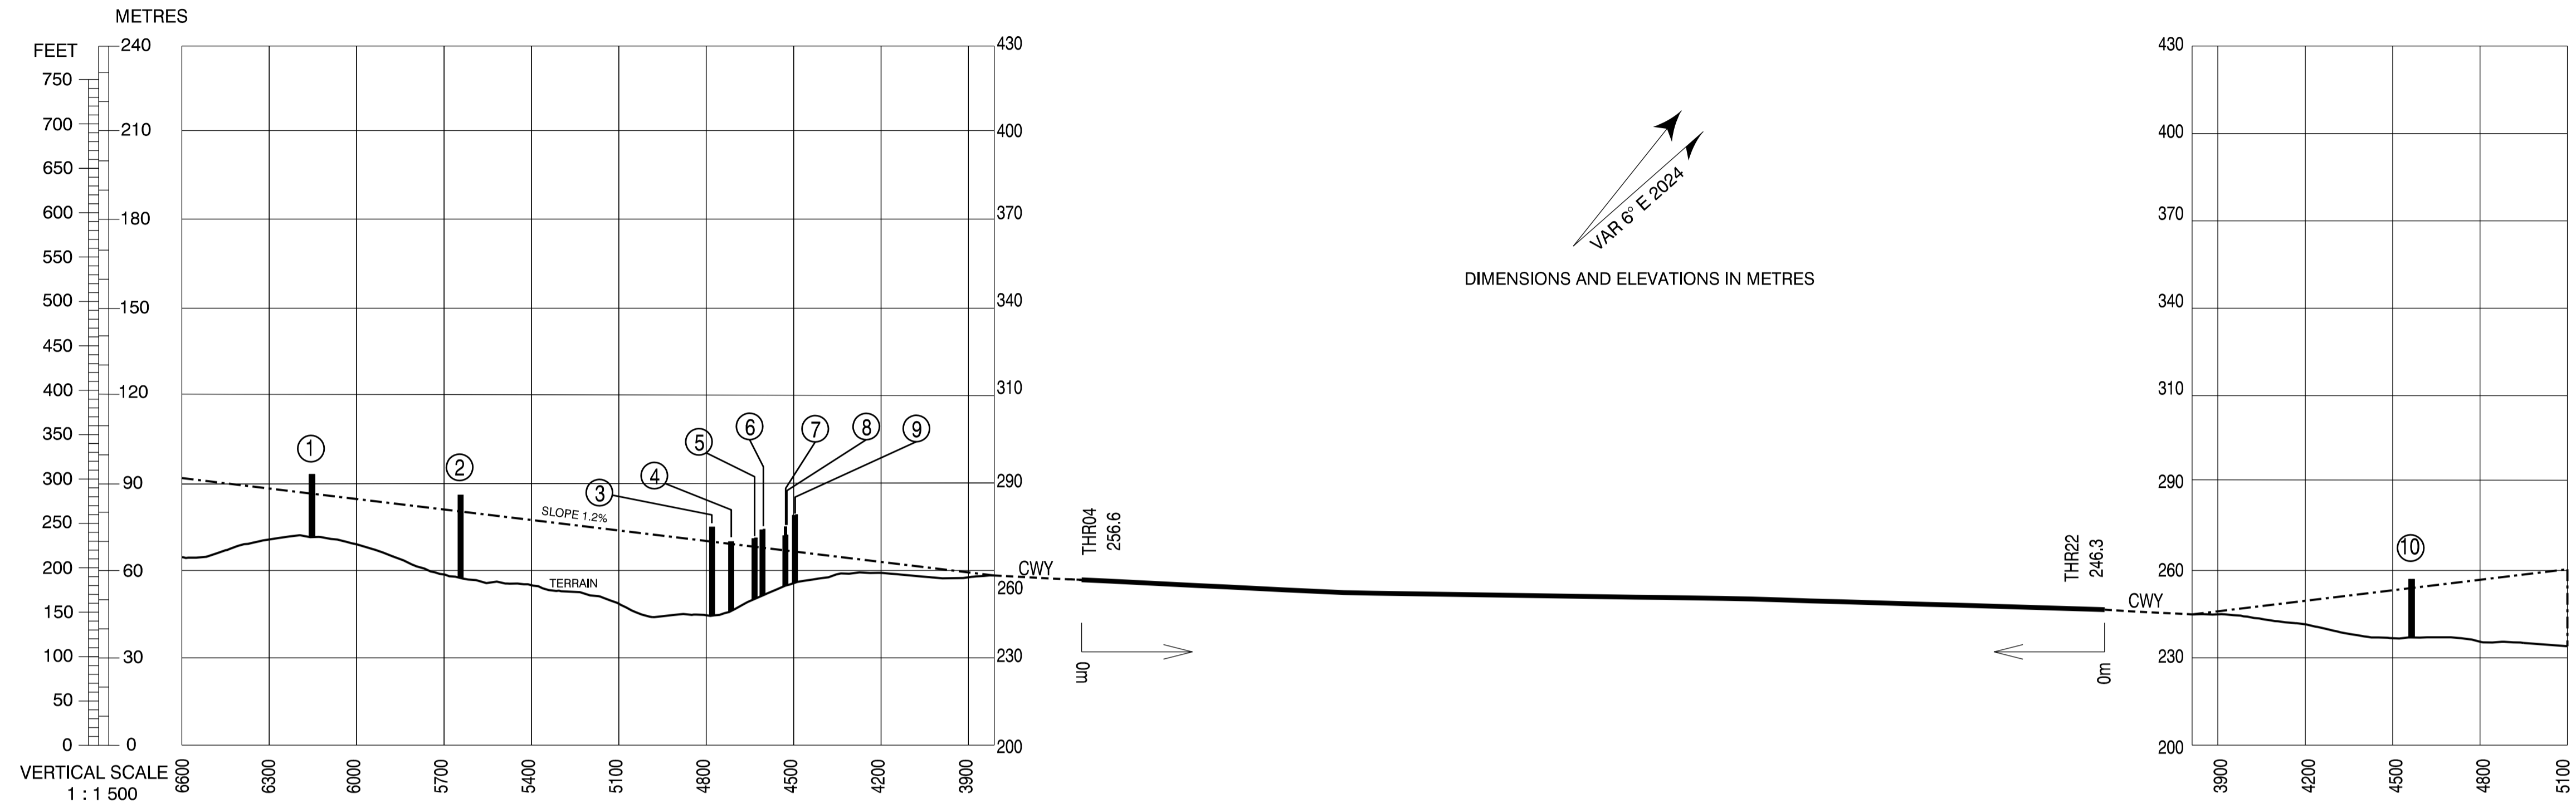

AERODROME OBSTACLE CHART - ICAO  
TYPE A (OPERATING LIMITATIONS)

OSTRAVA/Mošnov

RWY 04/22		
DECLARED DISTANCES		
RWY 04		RWY 22
3511	TAKE - OFF RUN AVAILABLE	3511
3811	TAKE - OFF DISTANCE AVAILABLE	3811
3511	ACCELERATE STOP DISTANCE AVAILABLE	3511
3511	LANDING DISTANCE AVAILABLE	3511

LEGEND	
IDENTIFICATION NUMBER	①
TREE AND SHRUB	*
ROAD	==
CONTOUR	600 610
TERRAIN PENETRATING OBSTRUCTION PLANE	

change: VAR, ELEV of THR 04/22