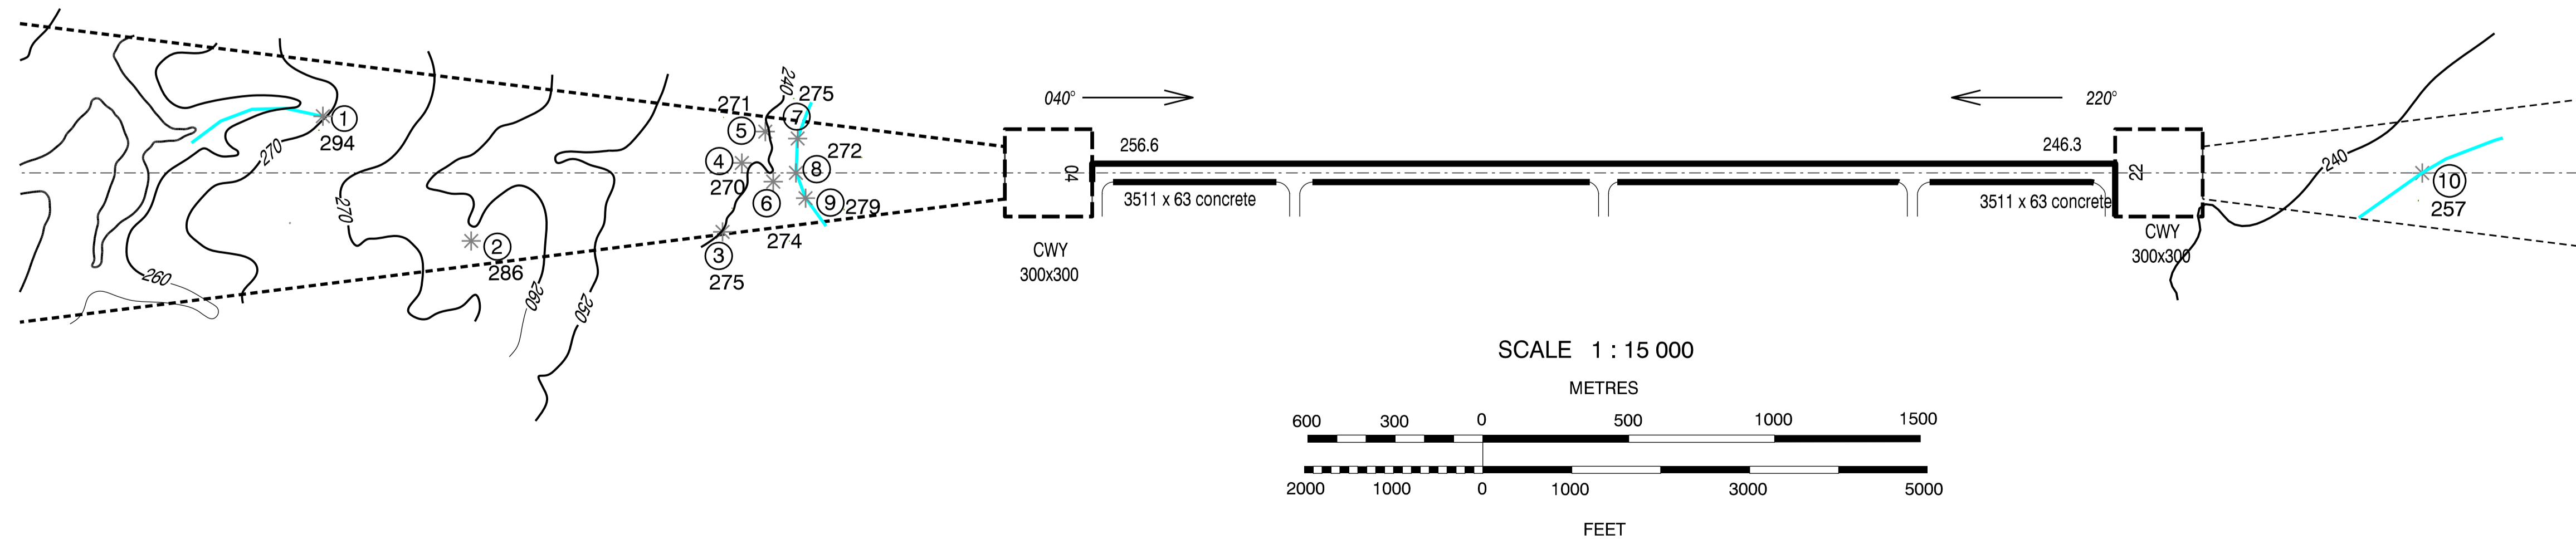

AERODROME OBSTACLE CHART - ICAO  
TYPE A (OPERATING LIMITATIONS)

OSTRAVA/Mošnov

RWY 04/22		
DECLARED DISTANCES		
RWY 04		RWY 22
3511	TAKE - OFF RUN AVAILABLE	3511
3811	TAKE - OFF DISTANCE AVAILABLE	3811
3511	ACCELERATE STOP DISTANCE AVAILABLE	3511
3511	LANDING DISTANCE AVAILABLE	3511

LEGEND	
IDENTIFICATION NUMBER	①
TREE AND SHRUB	*
ROAD	==
CONTOUR	600 610
TERRAIN PENETRATING OBSTRUCTION PLANE	

change: VAR, ELEV of THR 04/22