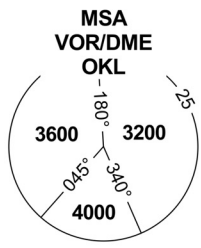

# PRAHA/RUZYŇĚ RNAV SID RWY 06

**RNAV-1 required**

After departure contact  
PRAHA RADAR 120,530 when instructed by TWR

Description of all TRA GA areas see ENR 5.5

PRAHA RADAR	120.530
RUZYŇĚ RADAR	127.580
RUZYŇĚ RADAR	119.010
SUPPLEMENTARY FREQ APP	118.310
RUZYŇĚ DELIVERY	120.060
RUZYŇĚ TOWER	134.560
SUPPLEMENTARY FREQ TWR	118.110
RUZYŇĚ GROUND	121.910
RUZYŇĚ ATIS	122.160
EMERGENCY FREQ	121.500

TRANSITION ALTITUDE  
5000

DEPARTURE SPEED LIMIT BELOW FL 100	
JETS	MAX IAS 250 KT
PROPS	MAX IAS 180 KT

see AIP AD 2-LKPR-33, 2.22.4.3.5

BEARINGS, TRACKS AND  
RADIALS ARE MAGNETIC  
ALTITUDES AND ELEVATIONS  
ARE IN FEET  
DISTANCES ARE IN NM