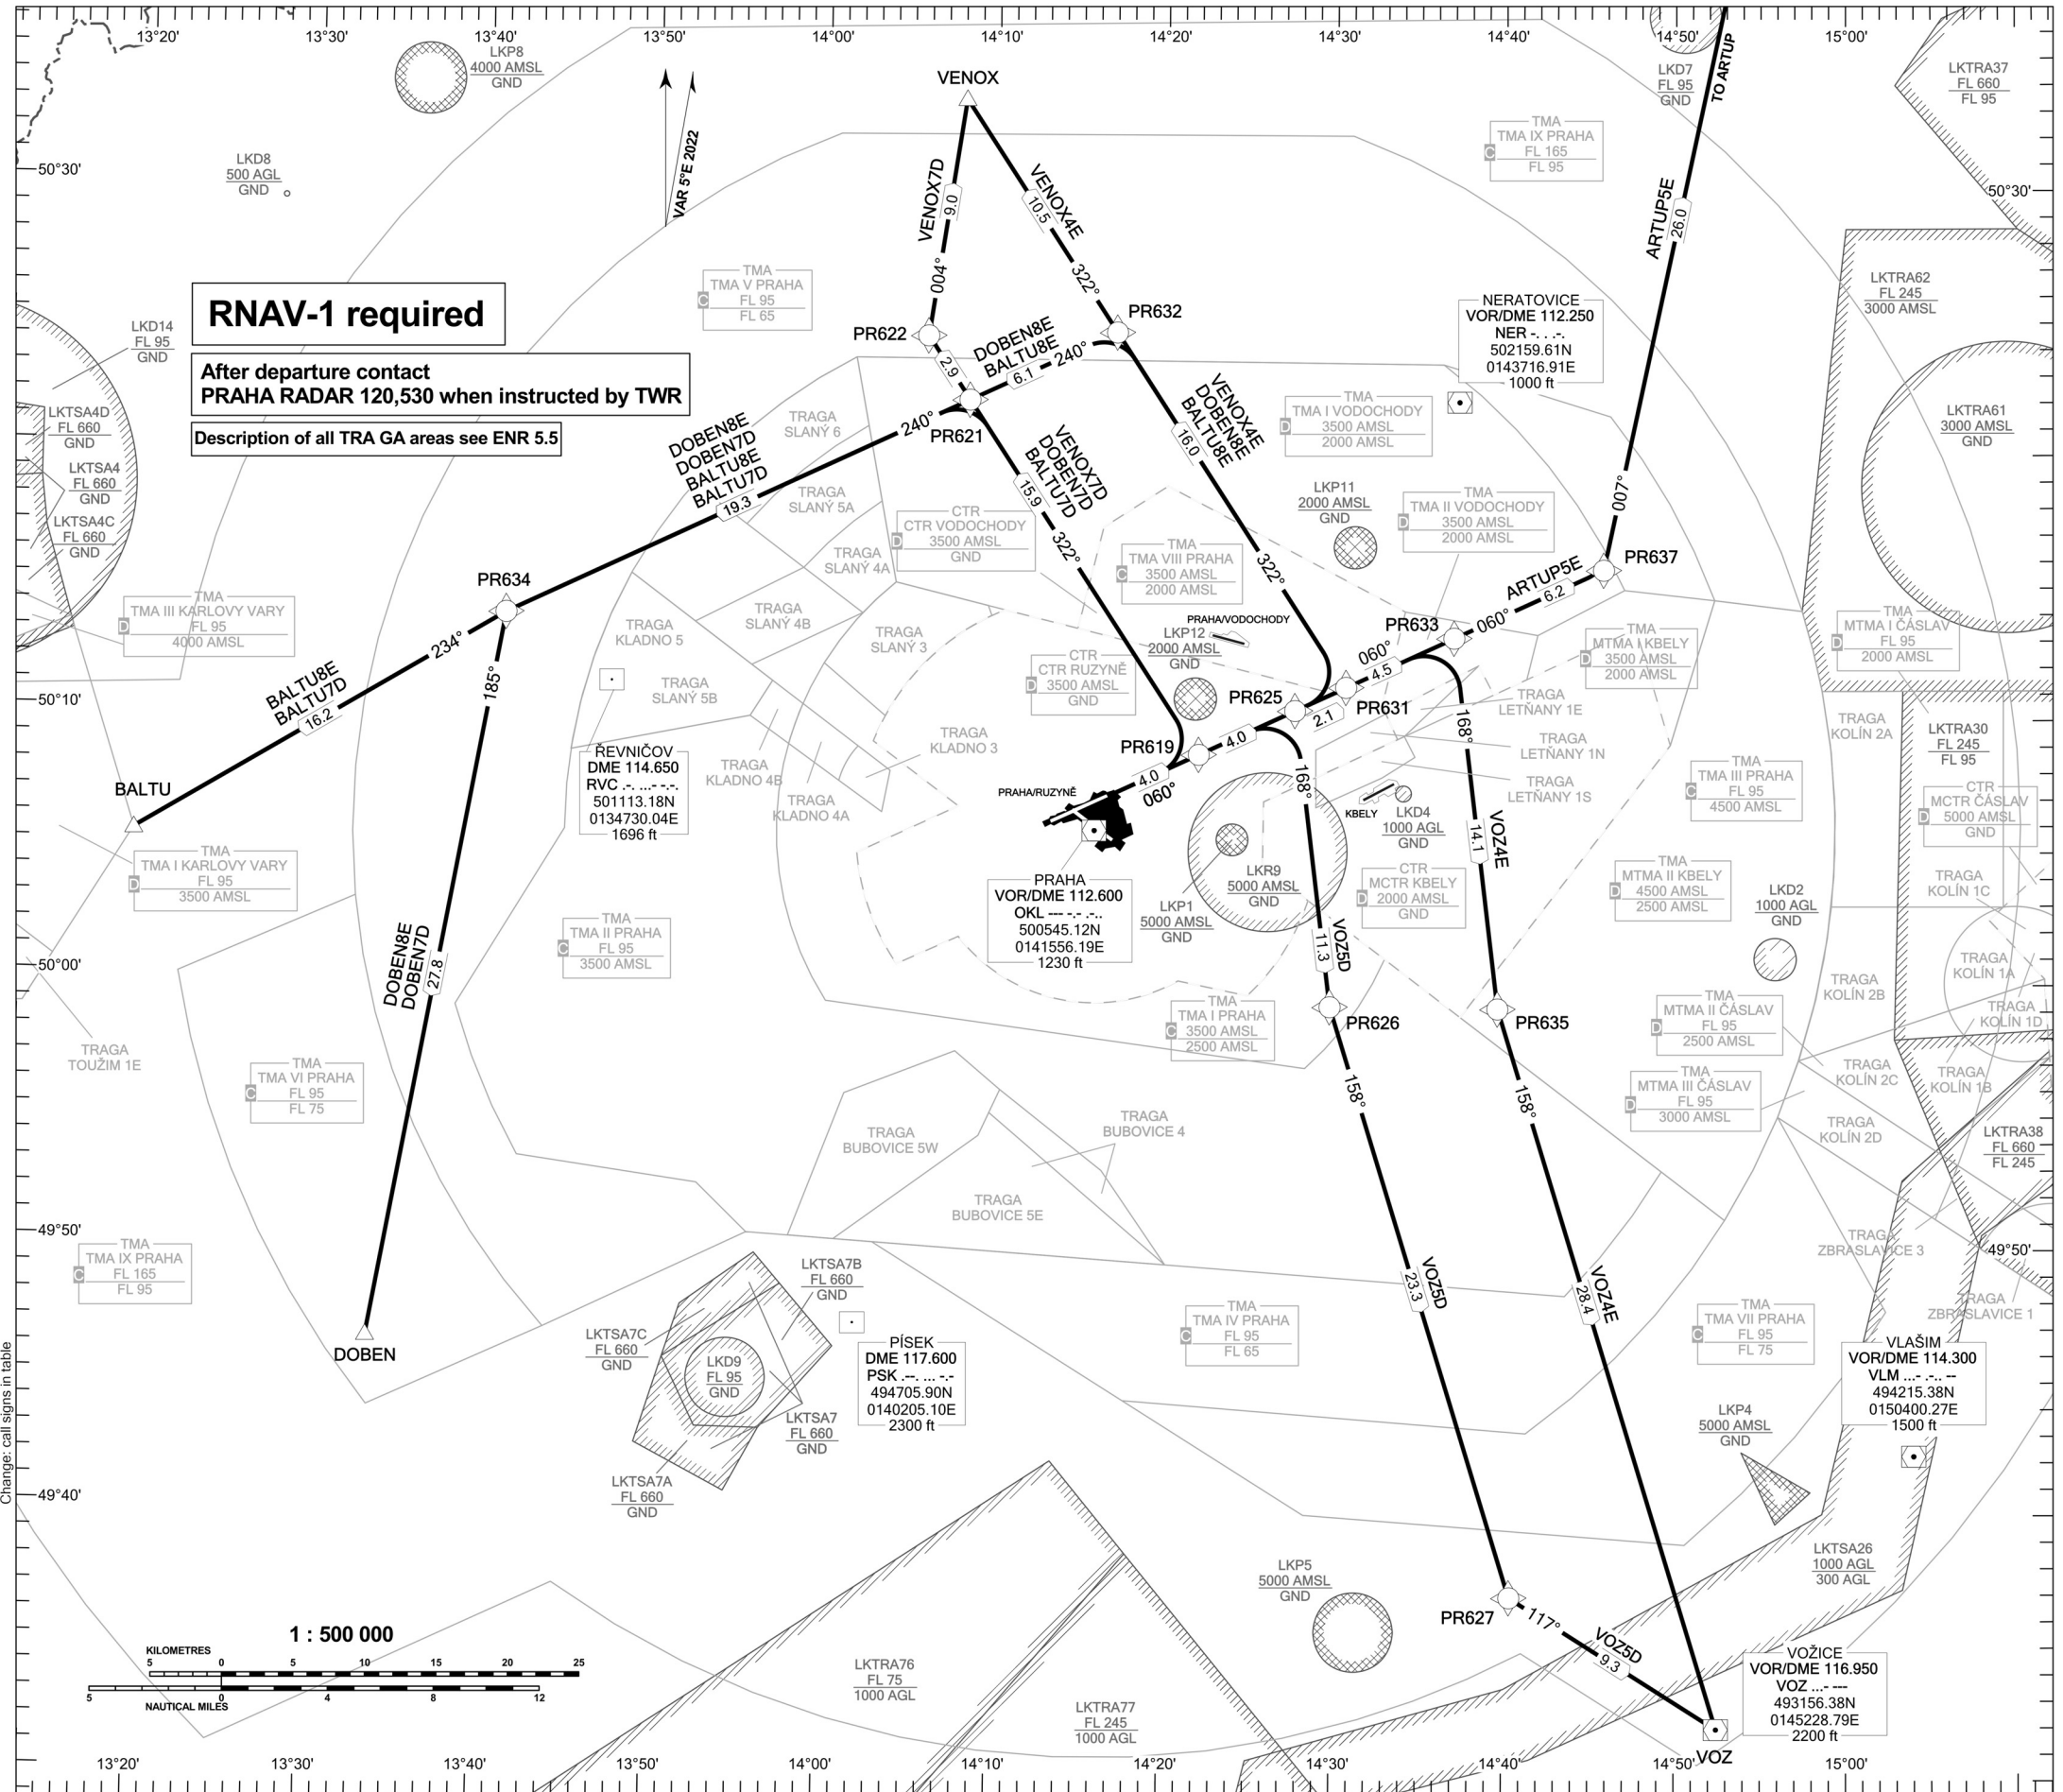

# STANDARD DEPARTURE CHART - INSTRUMENT (SID) - ICAO

# PRAHA/RUZYŇĚ RNAV SID RWY 06

**RNAV-1 required**

After departure contact  
PRAHA RADAR 120,530 when instructed by TWR

Description of all TRA GA areas see ENR 5.5

PRAHA RADAR	120.530
RUZYŇĚ RADAR	127.580
RUZYŇĚ RADAR	119.010
SUPPLEMENTARY FREQ APP	118.310
RUZYŇĚ DELIVERY	120.060
RUZYŇĚ TOWER	134.560
SUPPLEMENTARY FREQ TWR	118.110
RUZYŇĚ GROUND	121.910
RUZYŇĚ ATIS	122.160
EMERGENCY FREQ	121.500

TRANSITION ALTITUDE  
5000

DEPARTURE SPEED LIMIT BELOW FL 100	
JETS	MAX IAS 250 KT
PROPS	MAX IAS 180 KT

see AIP AD 2-LKPR-33, 2.22.4.3.5

BEARINGS, TRACKS AND  
RADIALS ARE MAGNETIC  
ALTITUDES AND ELEVATIONS  
ARE IN FEET  
DISTANCES ARE IN NM