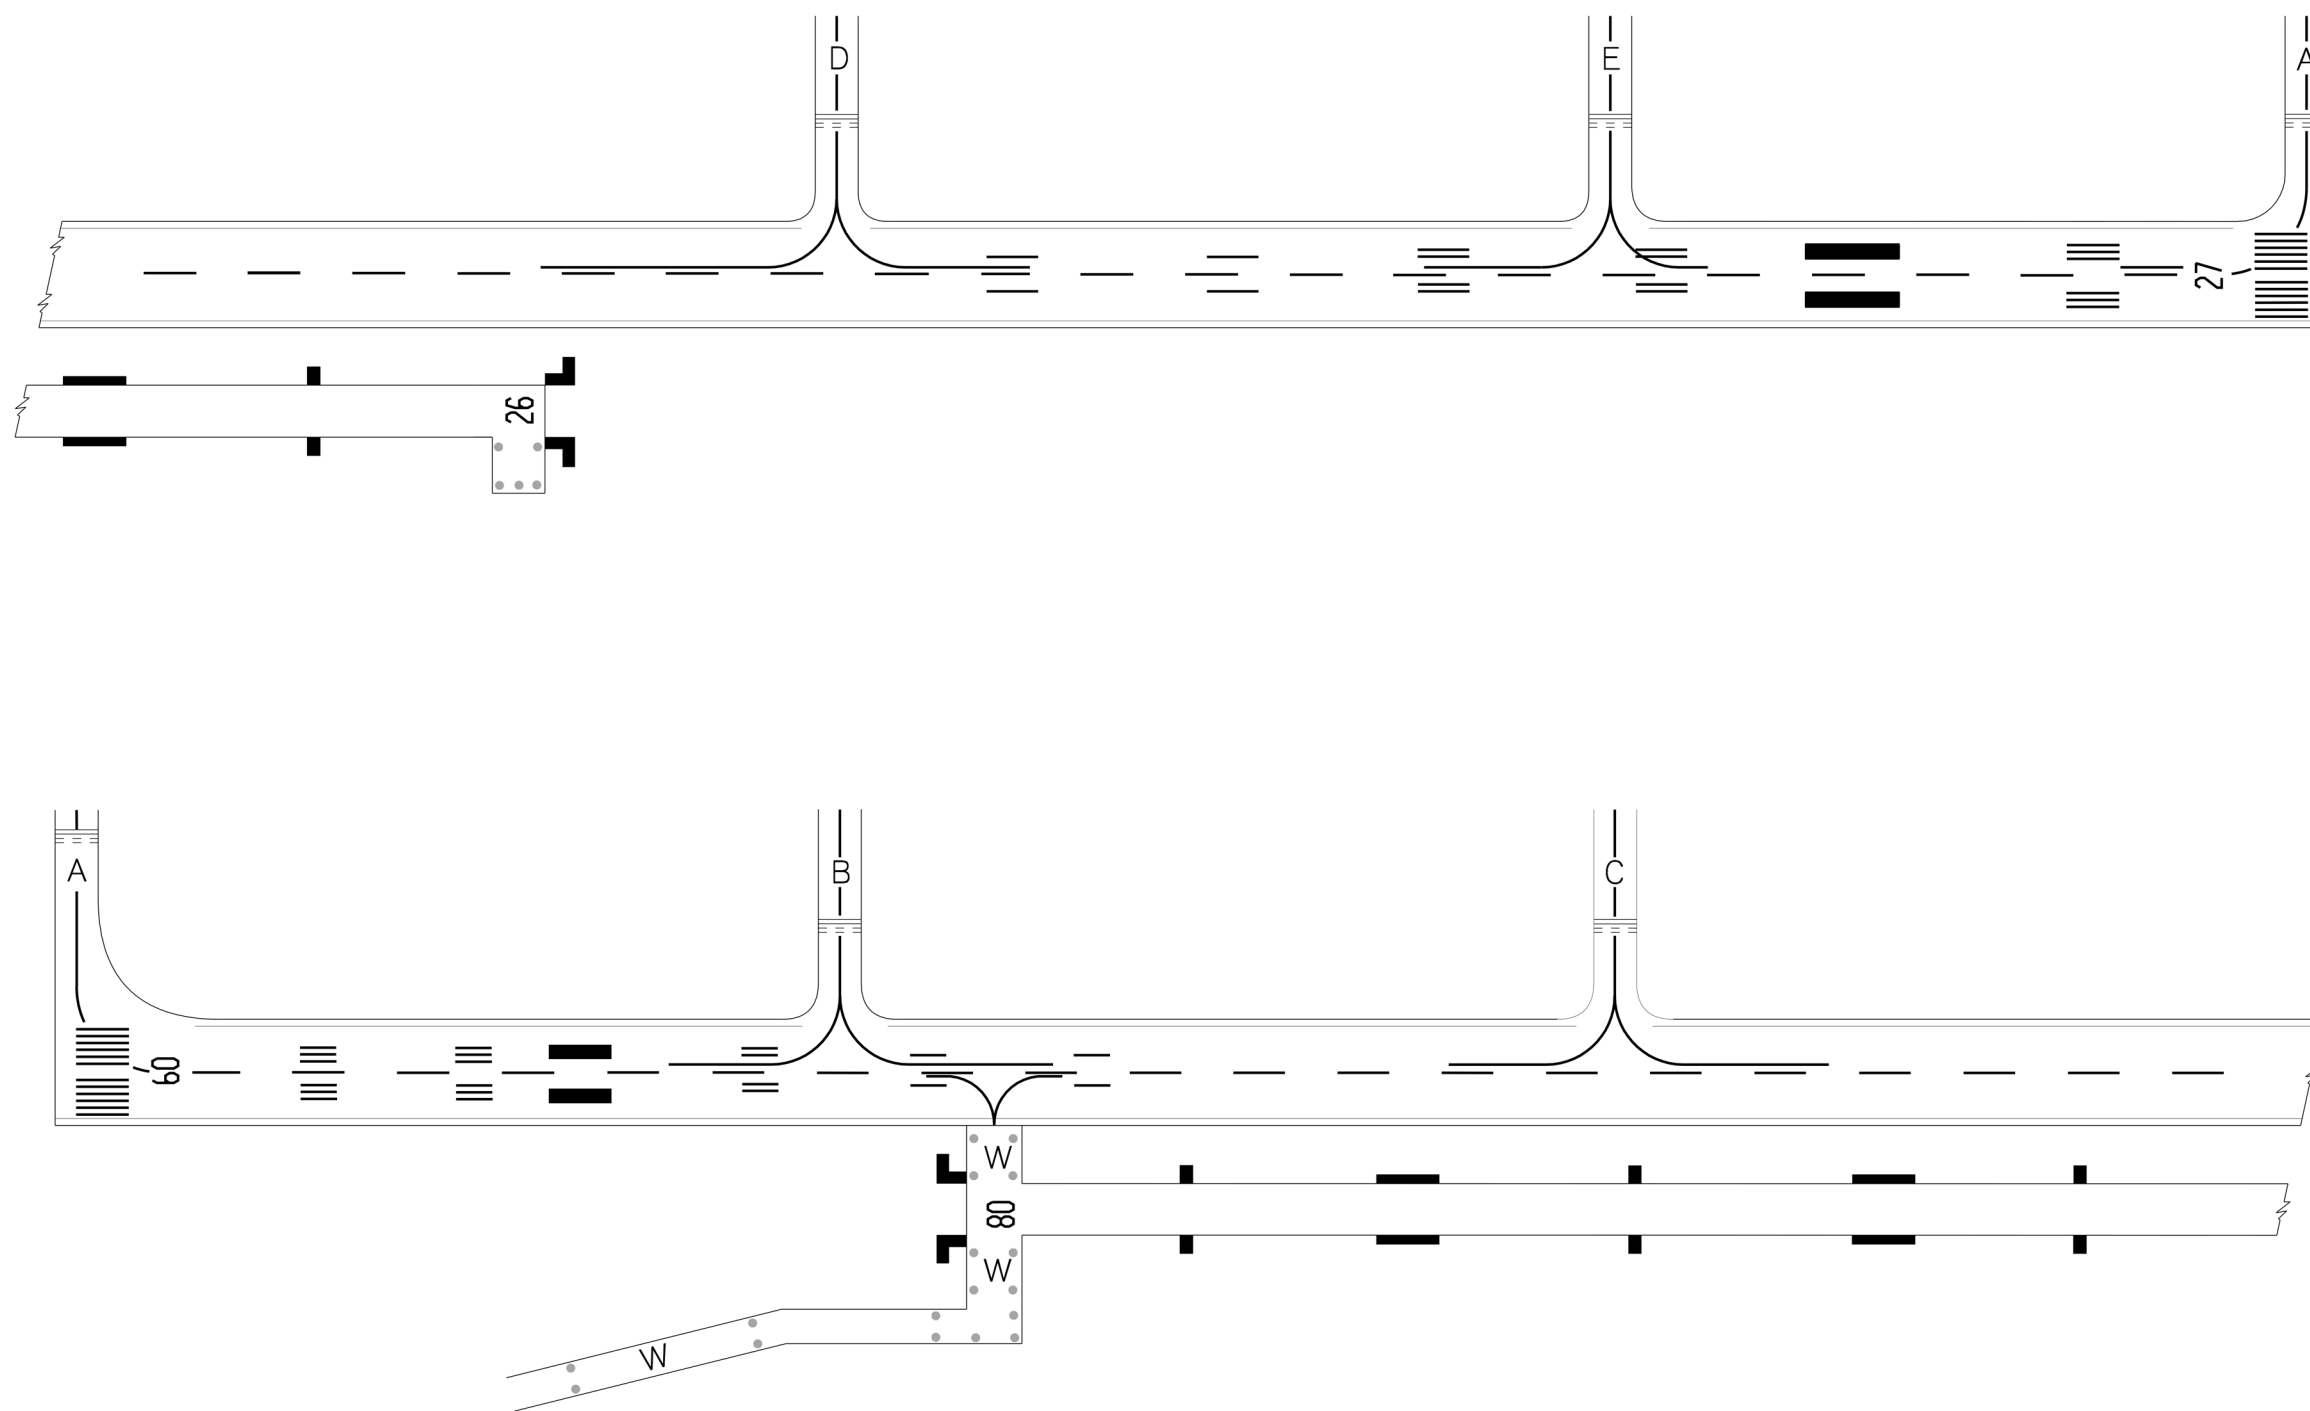

AERODROME CHART - ICAO - MARKINGS ON MANOEUVRING AREA

BRNO / Tuřany

change: new layout;
previous change: markings on MANOEUVRING AREA on RWY 27