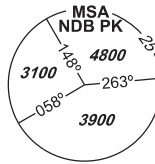

STANDARD DEPARTURE CHART-INSTRUMENT (SID) - ICAO

PARDUBICE		
RADAR	128,365	267,300 O/R
PRECISION	296,825 O/R	123,300 O/R reserve
TOWER	120,155	120,205 reserve

PARDUBICE (LKPD) RNAV RWY 09

BULEK2V BEKVI3V
USUPA2V TIBLA2V