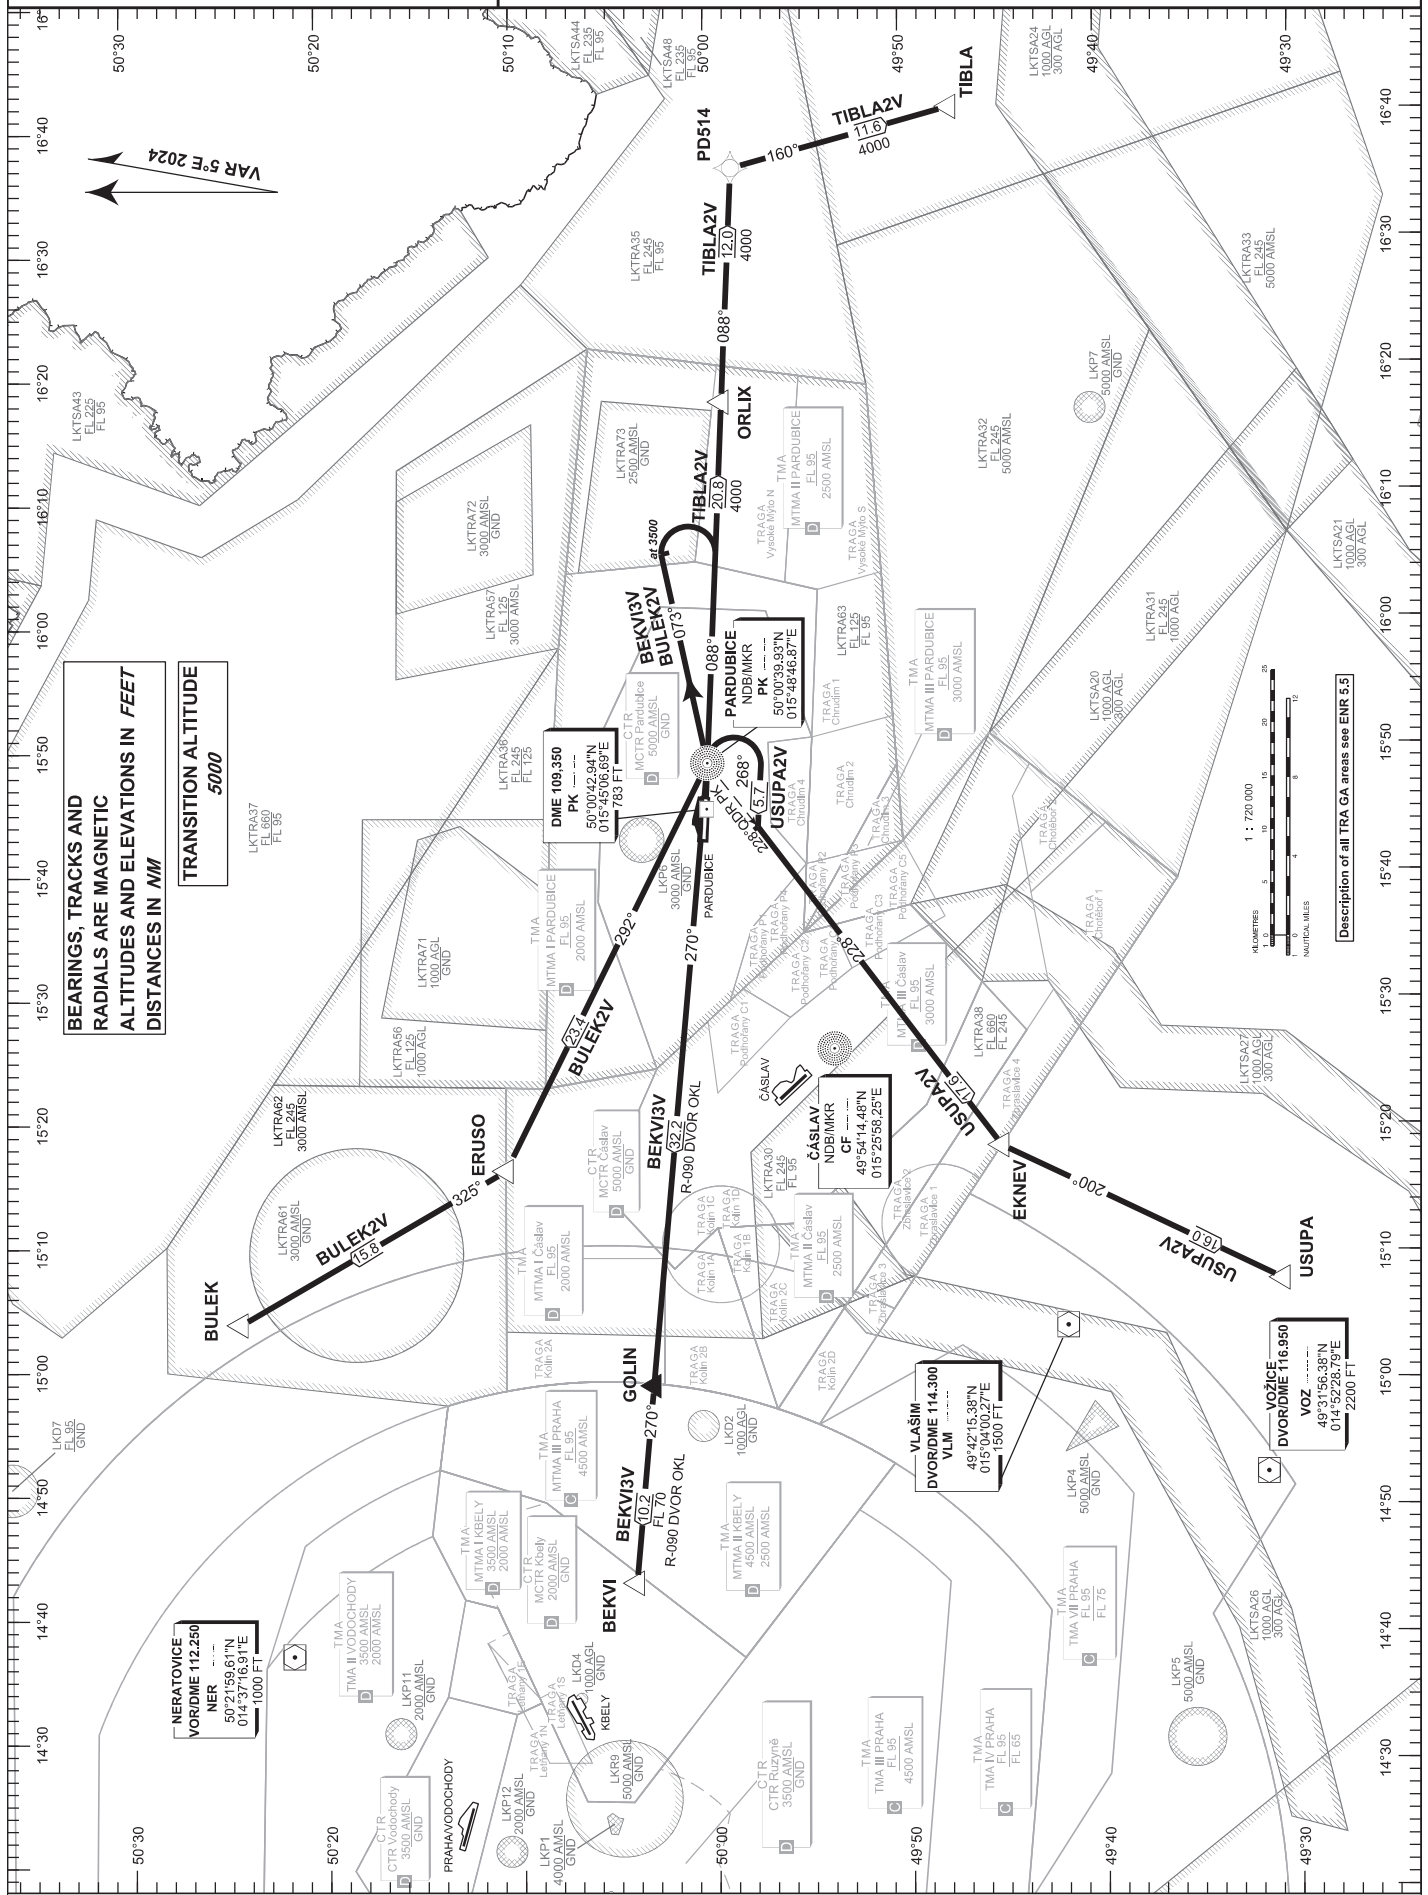

STANDARD DEPARTURE CHART-INSTRUMENT (SID) - ICAO

PARDUBICE		
RADAR	128,365	267,300 O/R
PRECISION	296,825 O/R	123,300 O/R reserve
TOWER	120,155	120,205 reserve

PARDUBICE (LKPD) RNAV RWY 09

BULEK2V BEKVI3V
USUPA2V TIBLA2V

change: VAR; MAG tracks; route designators