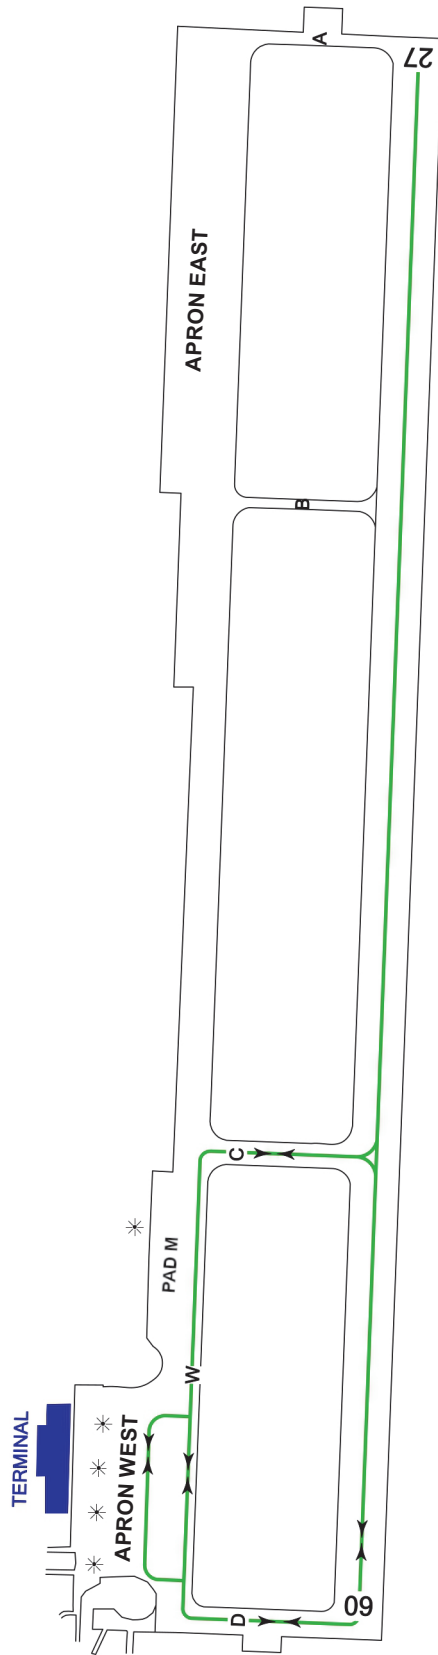

TAXI ROUTES FOR CRITICAL AIRCRAFT TYPES PARDUBICE

TOWER	120.155
	120.205 reserve

ANNUAL RATE OF CHANGE +9'

VAR 5°E 2024

LEGEND

available taxi routes

change: VAR, designation of APN WEST, EAST