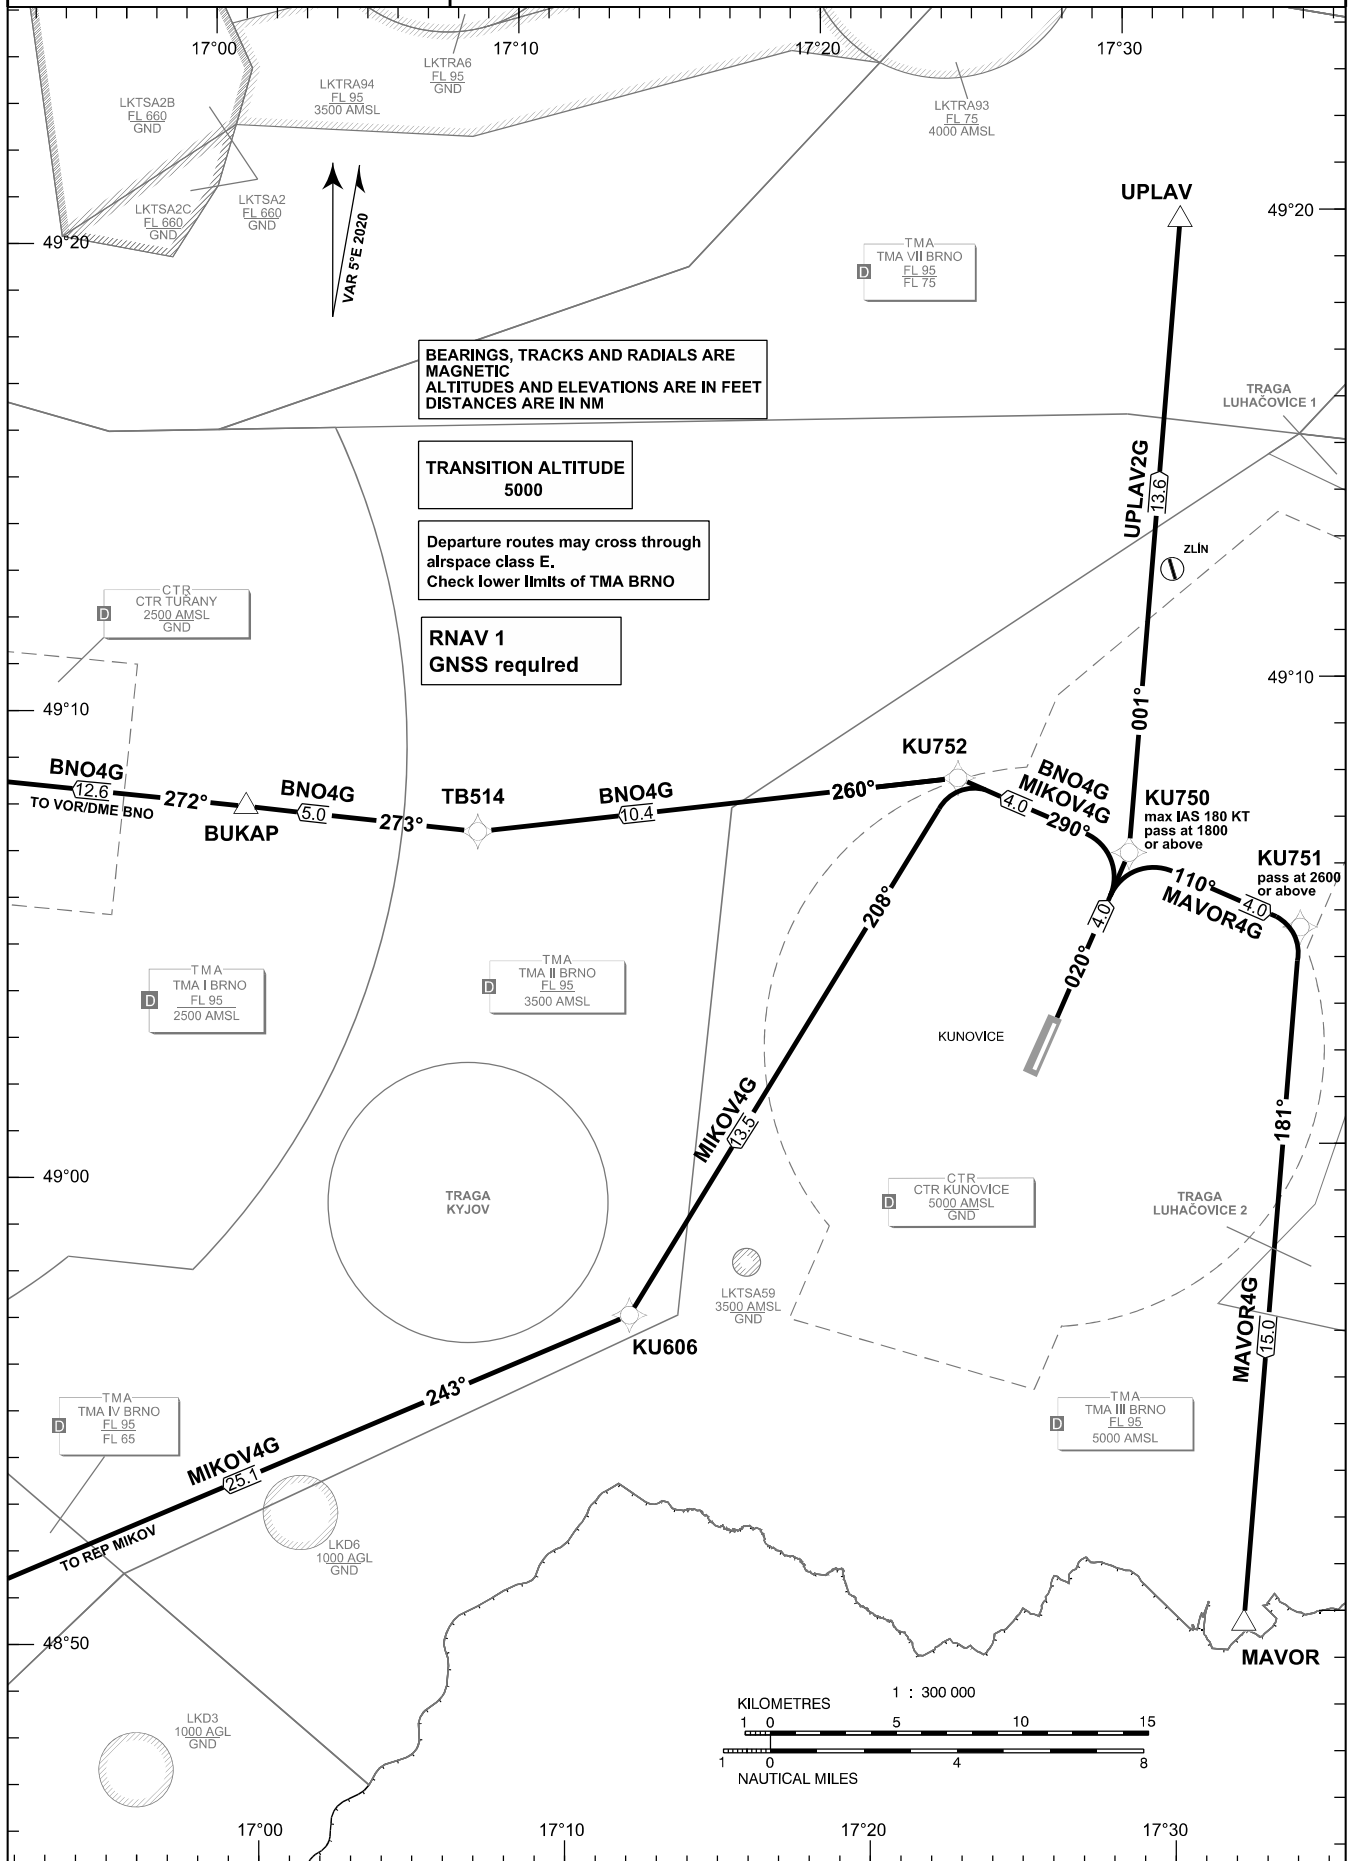

STANDARD DEPARTURE CHART-INSTRUMENT (SID) - ICAO

PRAHA RADAR	127.350
KUNOVICE TOWER	120.105
EMERGENCY FREQ	121.500

MSA NDB KNE

KUNOVICE (LKKU)

RNAV RWY 02C

BNO4G MAVOR4G MIKOV4G UPLAV 2G

change : new LKTR93, 94; removal of LKTR90, 92