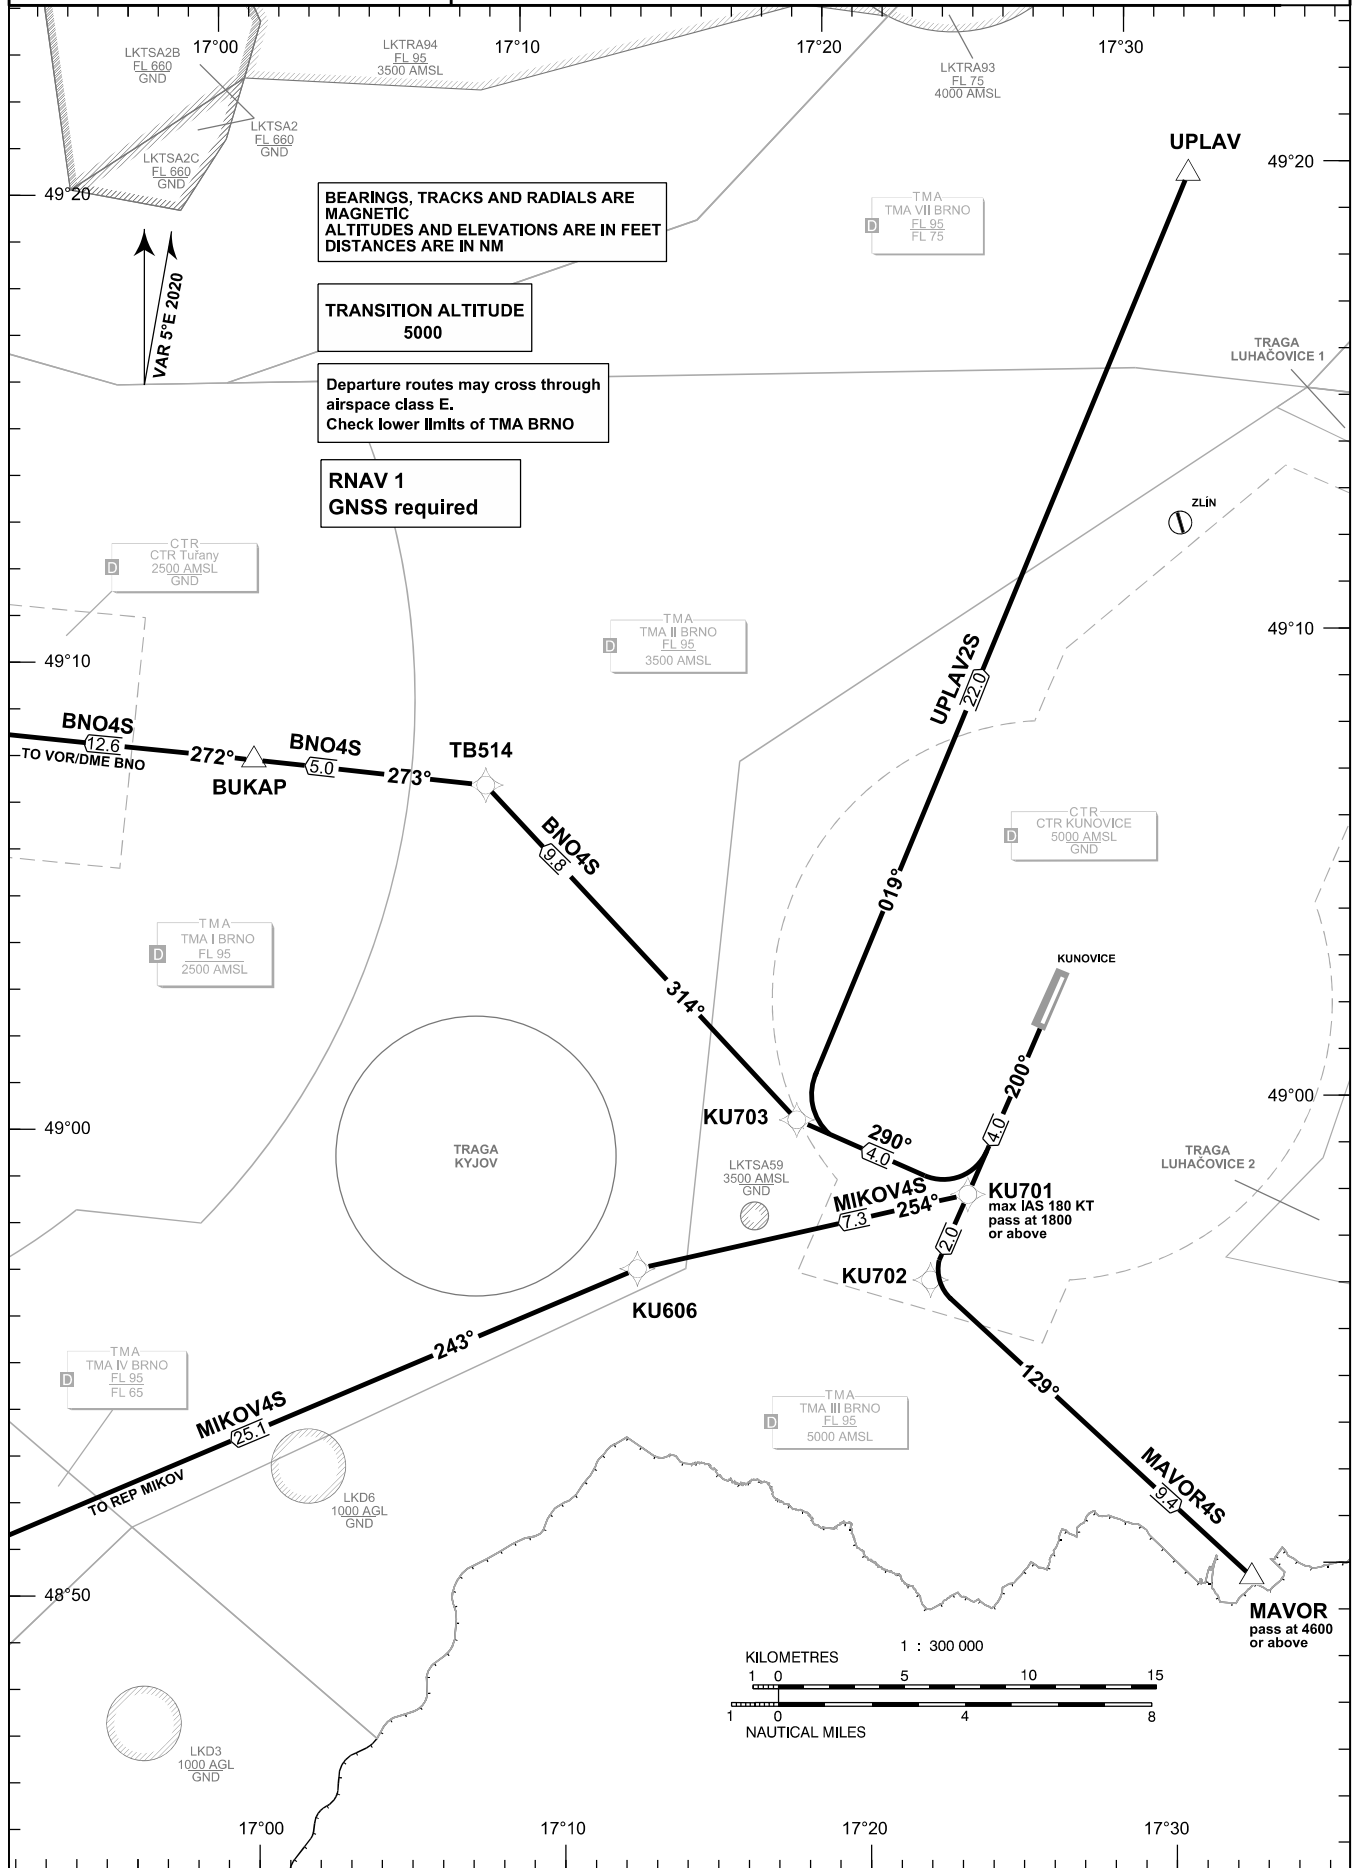

# STANDARD DEPARTURE CHART - INSTRUMENT (SID) - ICAO

PRAHA RADAR	127.350
KUNOVICE TOWER	120.105
EMERGENCY FREQ	121.500

## KUNOVICE (LKKU) RNAV RWY 20C

BNO4S MAVOR4S MIKOV4S UPLAV2S

change: new LKTRA93, 94; removal of LKTRA90, 92