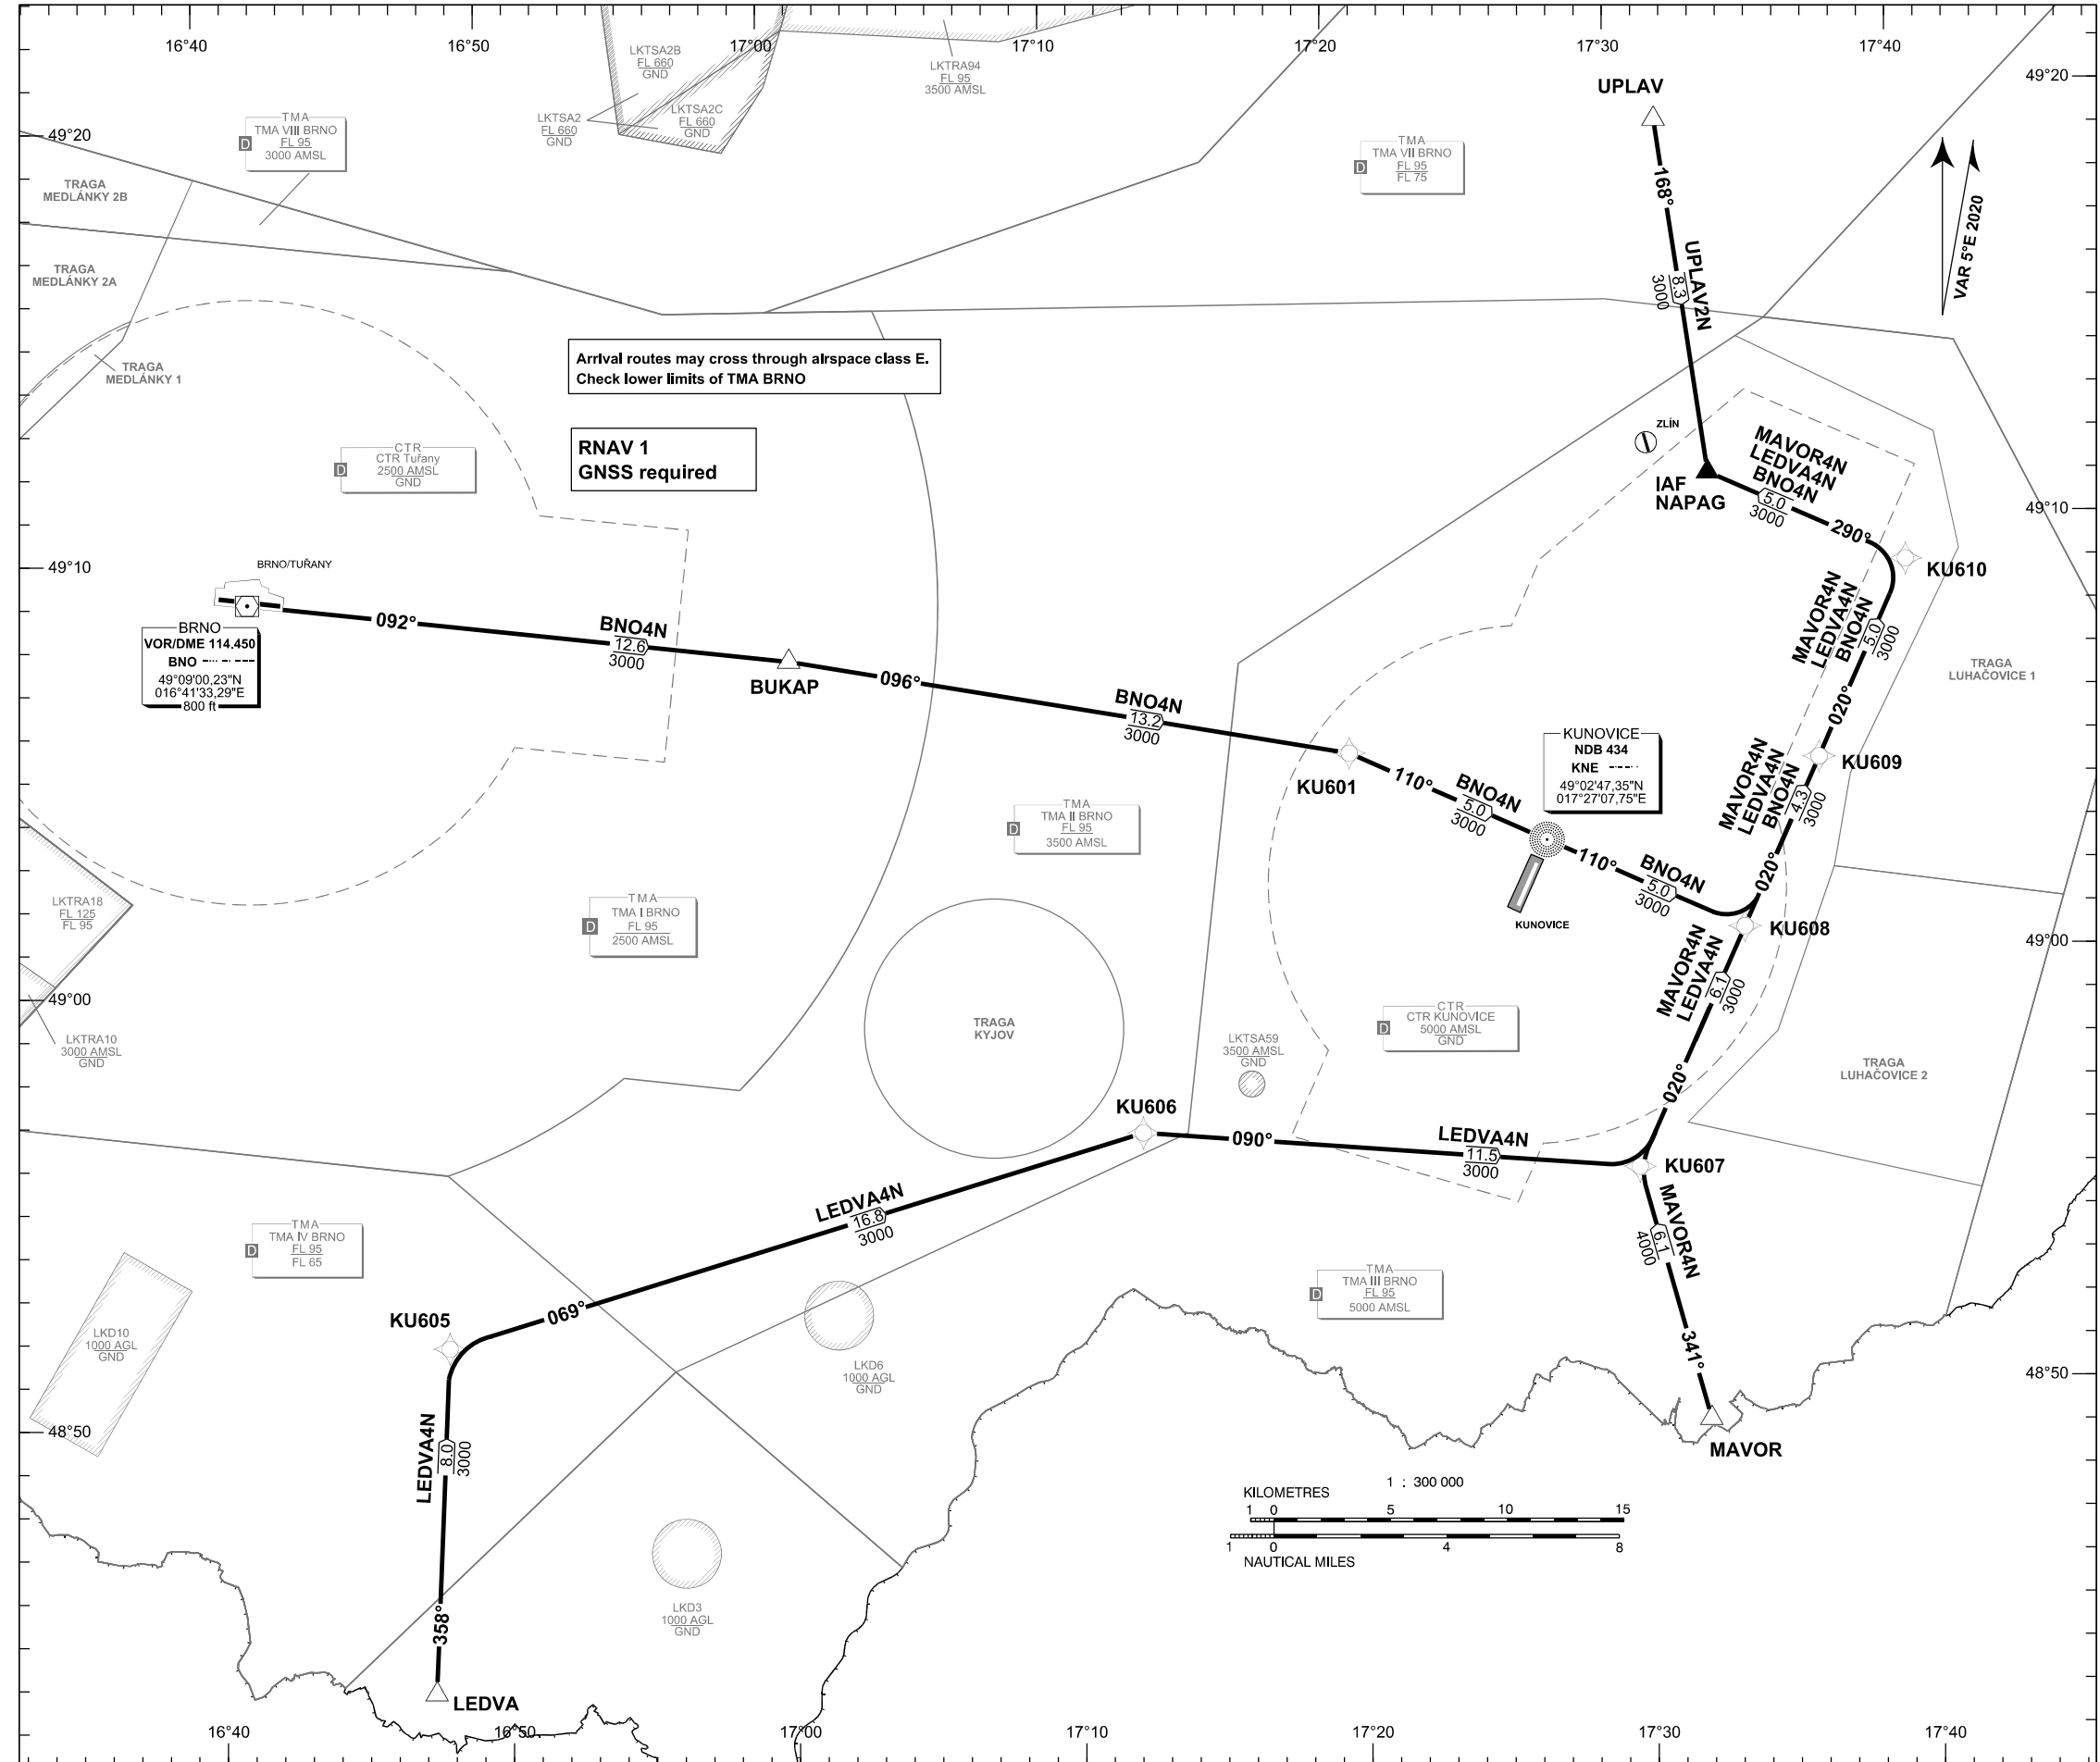

# STANDARD ARRIVAL CHART- INSTRUMENT (STAR) - ICAO

# KUNOVICE (LKKU) RNAV RWY 20C

BNO4N LEDVA4N MAVOR4N UPLAV2N

PRAHA RADAR	127.350
KUNOVICE TOWER	120.105
EMERGENCY FREQ	121.500

BEARINGS, TRACKS AND RADIALS ARE MAGNETIC  
ALTITUDES AND ELEVATIONS ARE IN FEET  
DISTANCES ARE IN NM

TRANSITION ALTITUDE  
5000 FT

change : new LKTRA94; removal of LKTRA90, 92