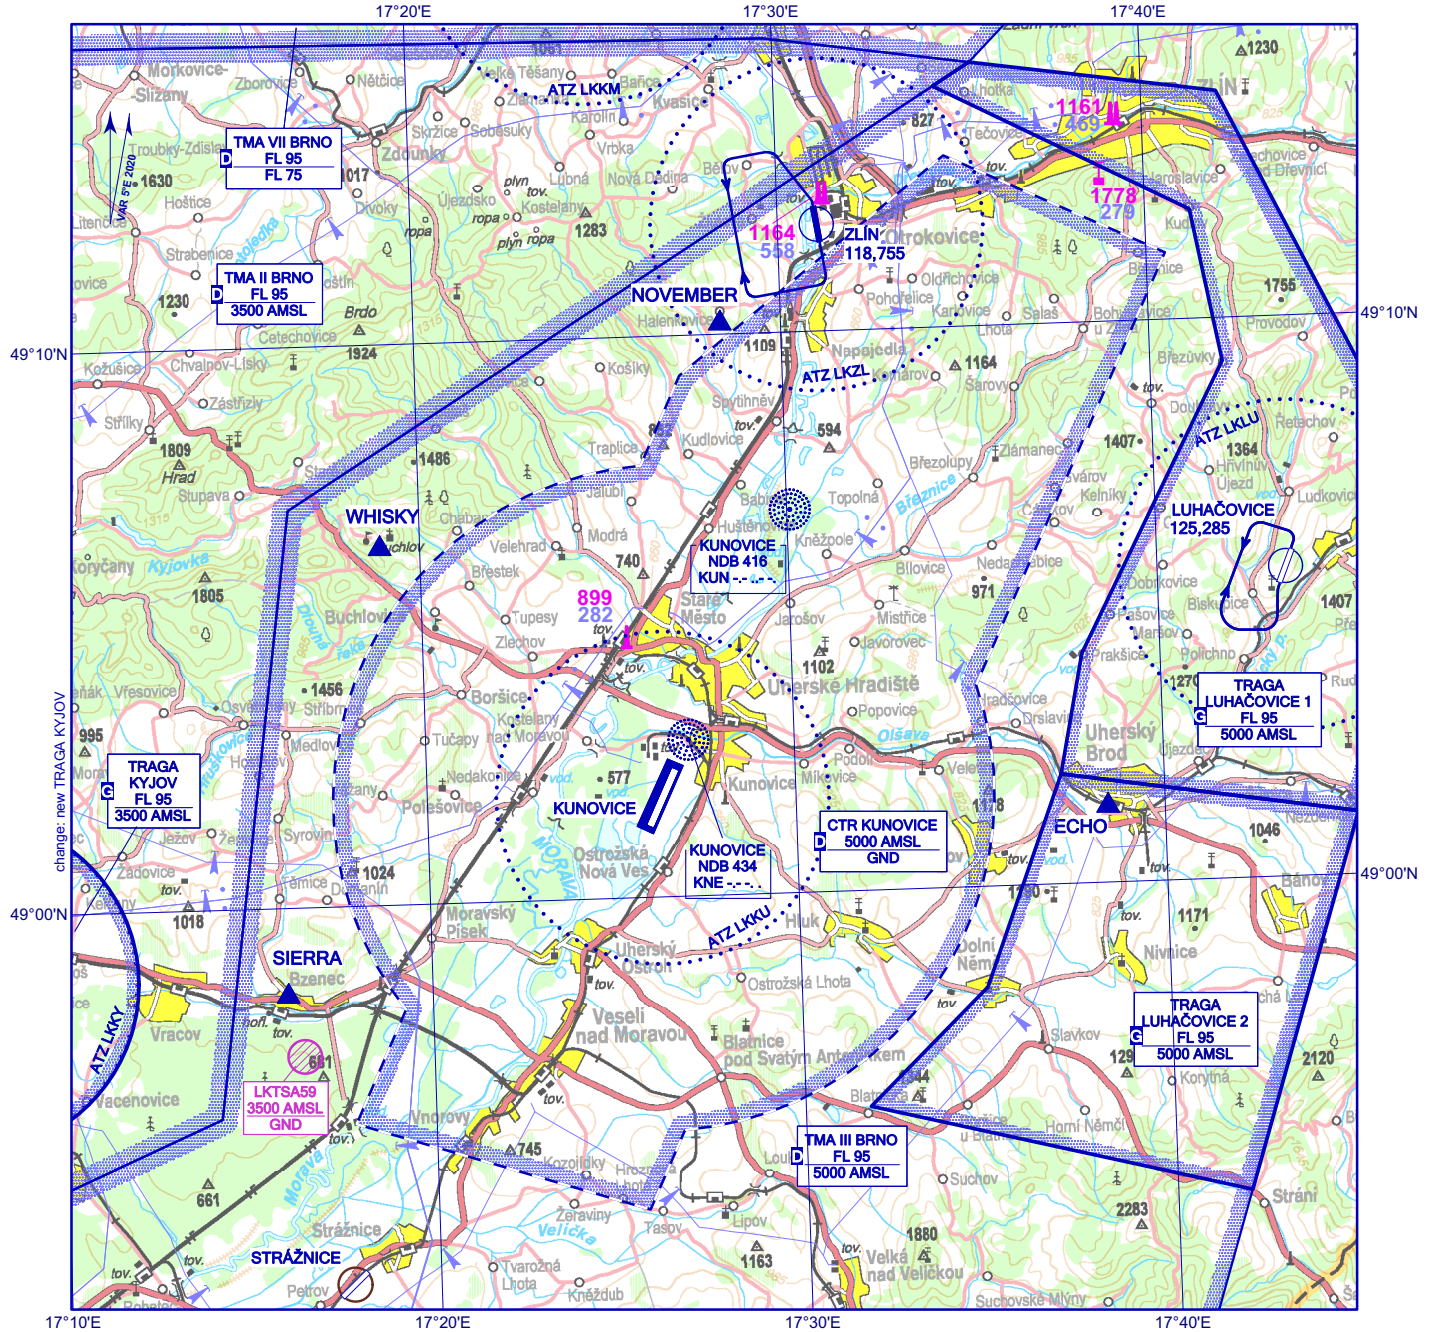

AD ELEV 581 ft / 177 m

VFR Arrivals and Departures Chart

KUNOVICE

BEARINGS ARE MAGNETIC
ALT AND ELEV IN FEET
DISTANCES ARE IN NM

PRAHA RADAR	127.350
KUNOVICE TOWER	120.105
KUNOVICE INFORMATION	120.105
EMERGENCY FREQ	121.500

ECHO	49 01 23 N	017 38 27 E
NOVEMBER	49 10 13 N	017 28 21 E
SIERRA	48 58 27 N	017 16 05 E
WHISKY	49 06 23 N	017 18 55 E

1502 Elevation of Top (AMSL) of obstacle
499 Height of Obstacle (AGL)