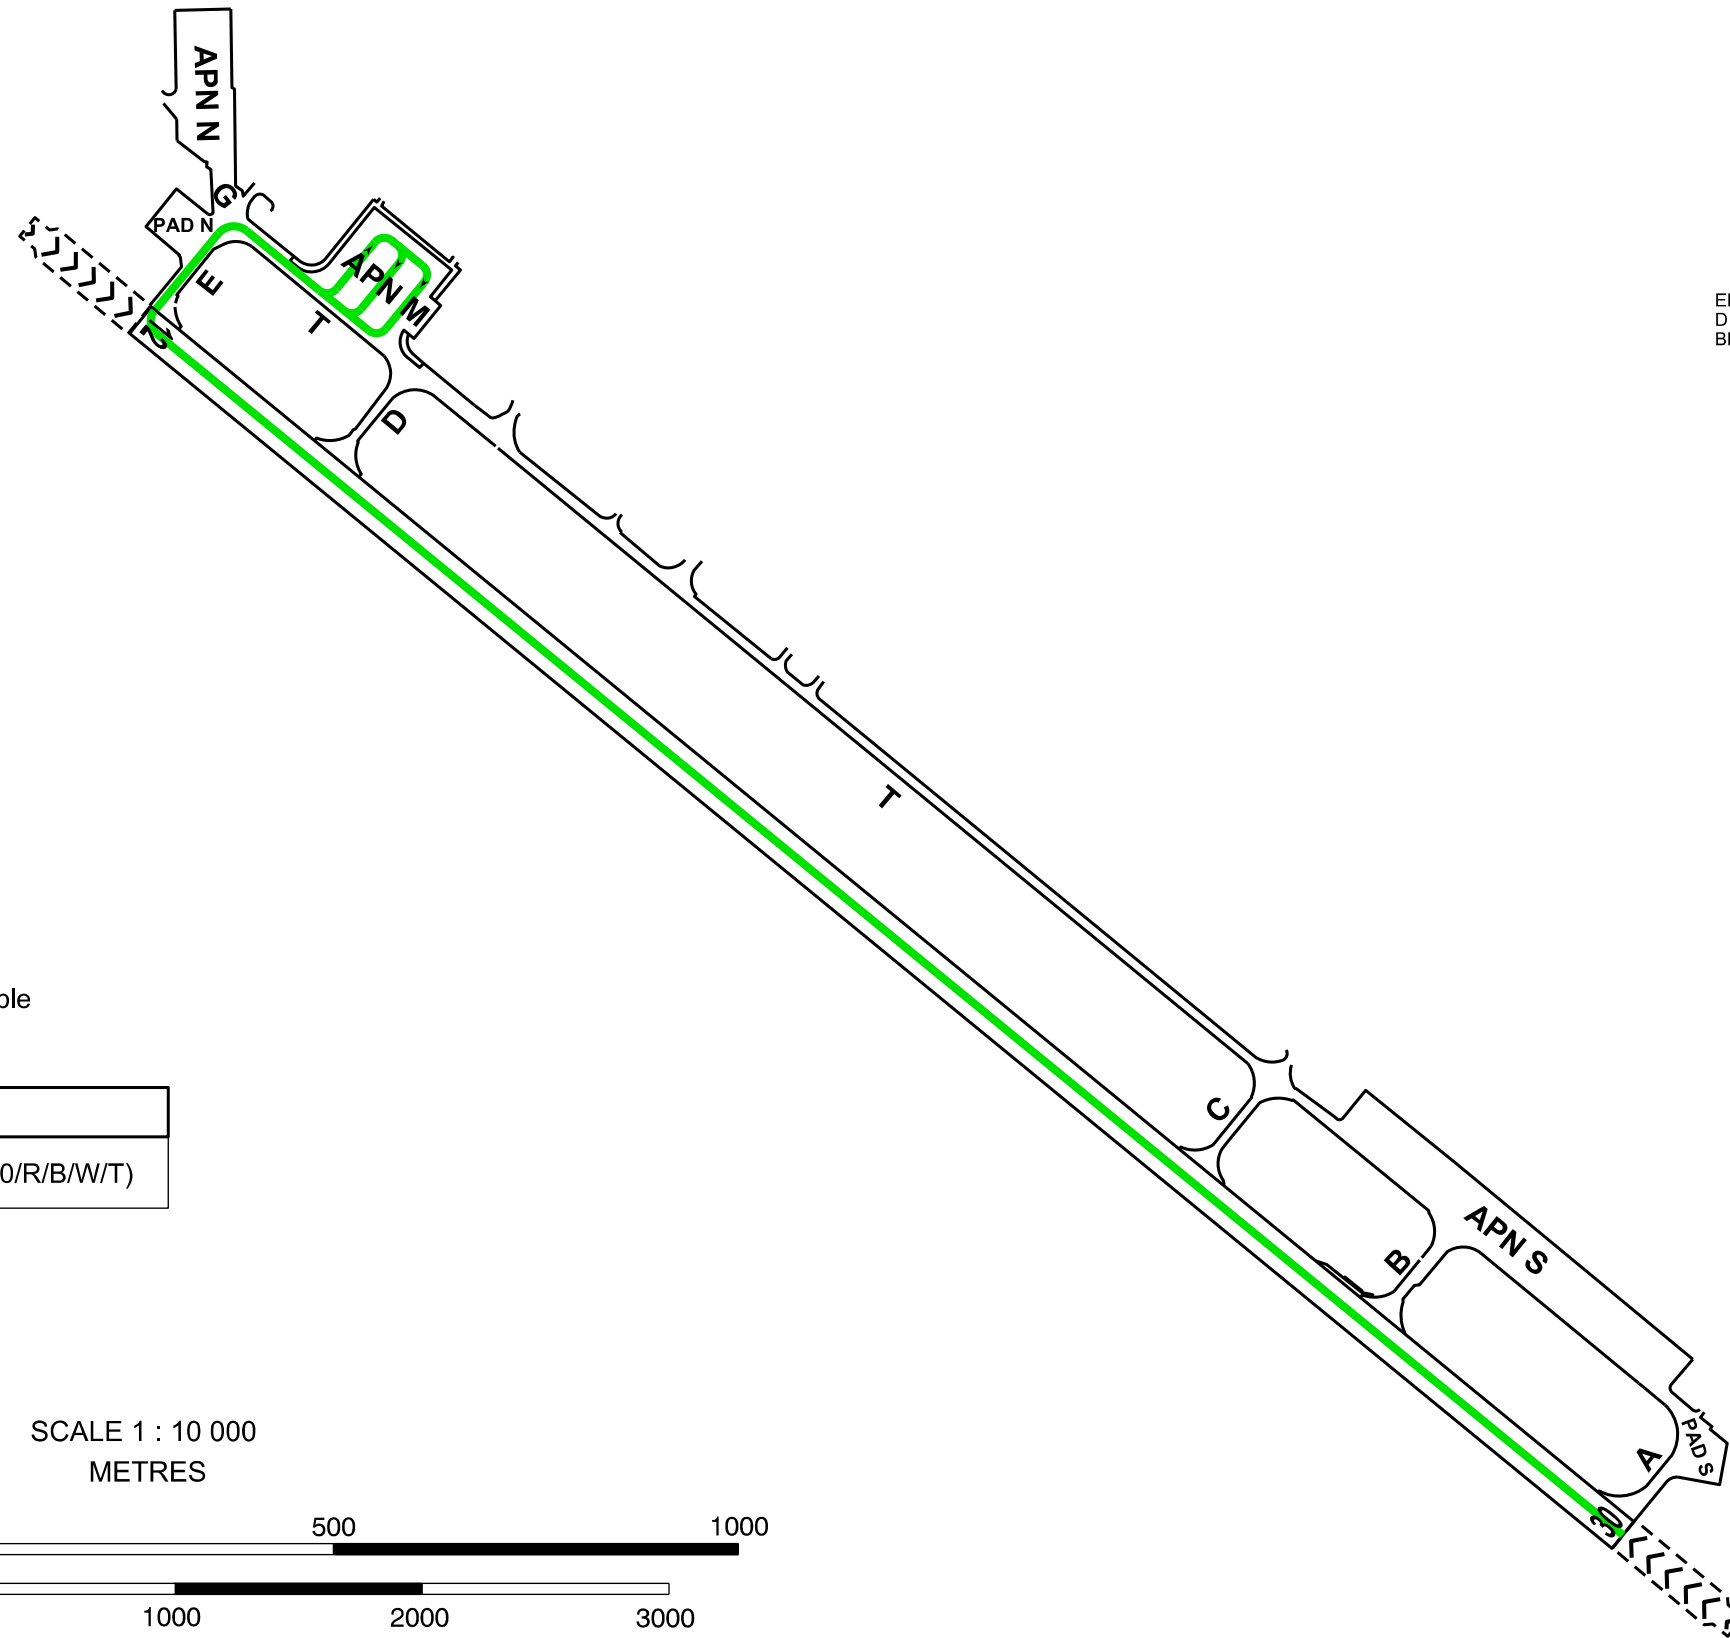

# TAXI ROUTES FOR CRITICAL AIRCRAFT TYPES

## NÁMĚŠŤ

ELEVATIONS IN FEET / METRES  
 DIMENSIONS IN METRES  
 BEARINGS ARE MAGNETIC

Pilots are requested to  
 - use minimum thrust during taxiing  
 - taxi with outer engines off if applicable

LEGEND	
	Available taxi route (ACN 30/R/B/W/T)

SCALE 1 : 10 000  
 METRES

change: chart revision