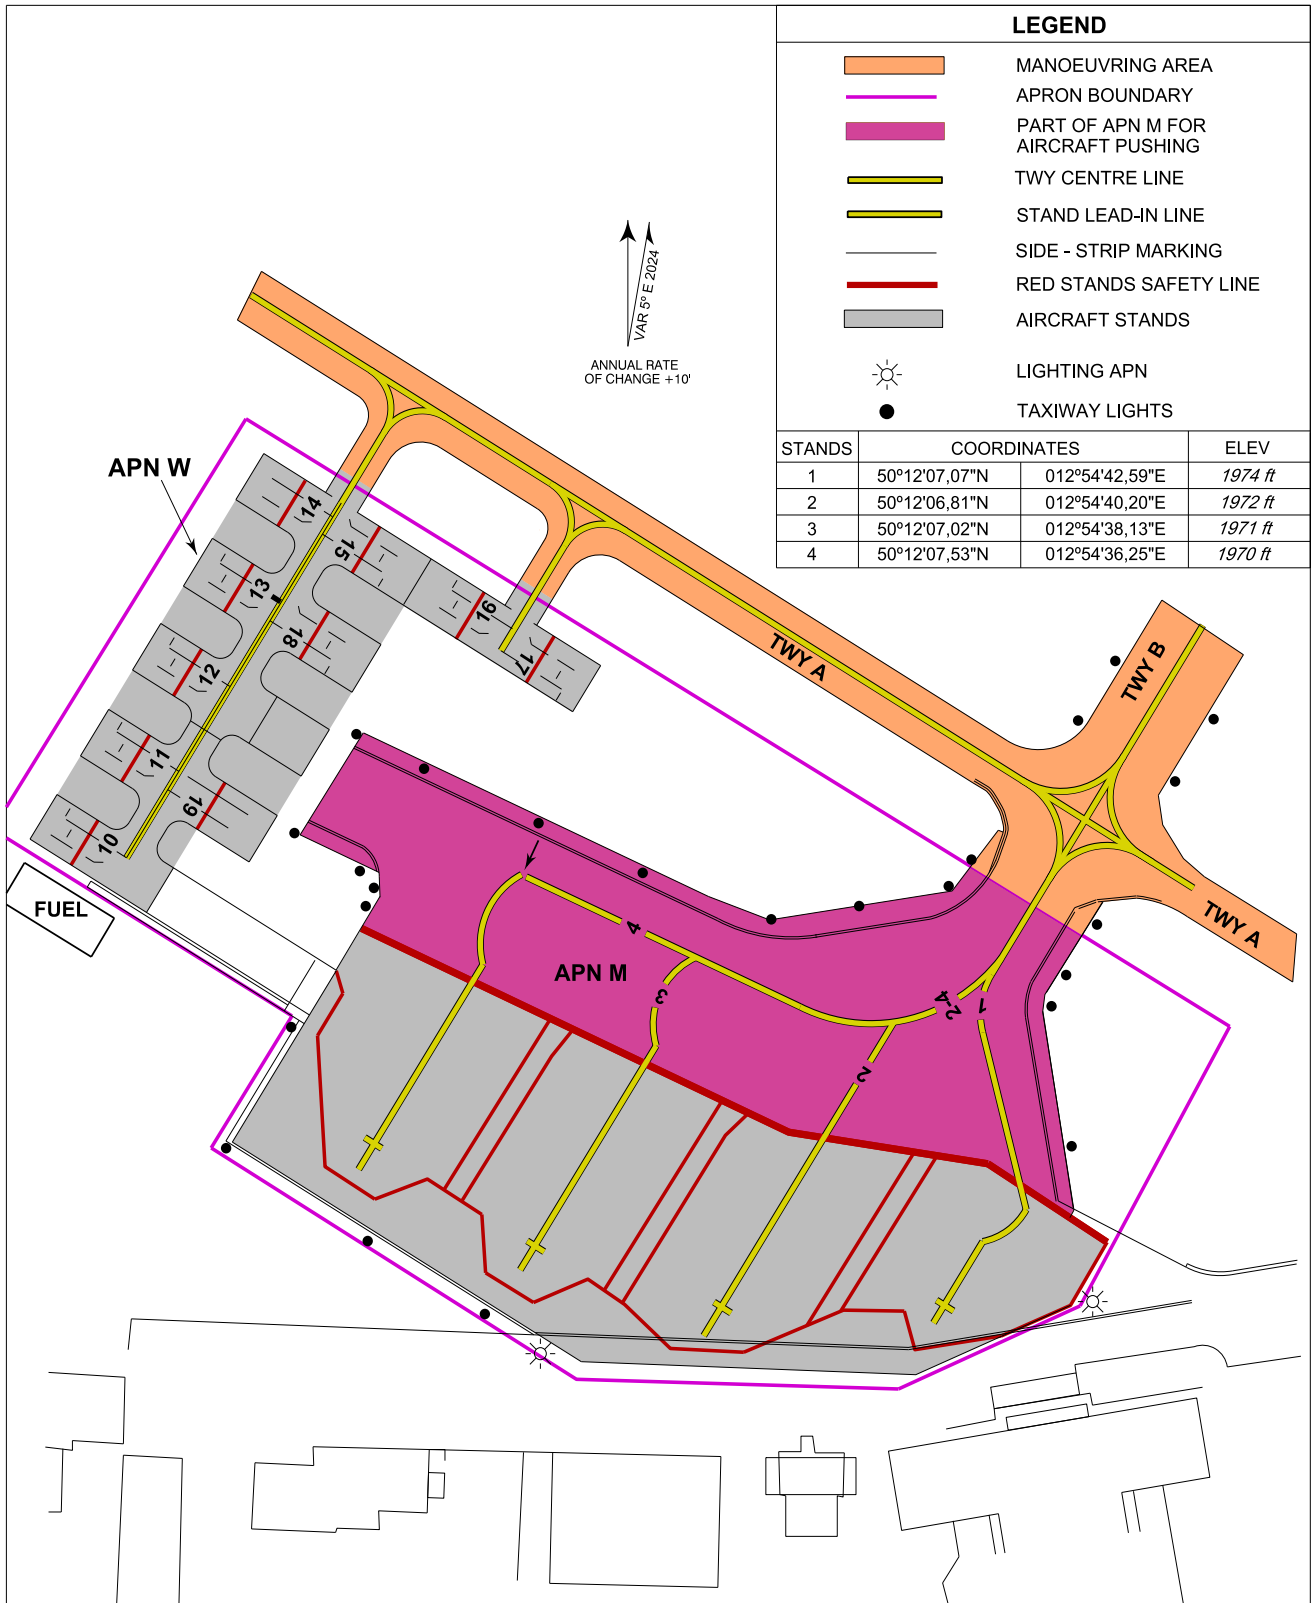

PARKING STANDS AND TAXIING ON APRON KARLOVY VARY

change: APN S and TWY F withdrawn, APN M, LEGEND