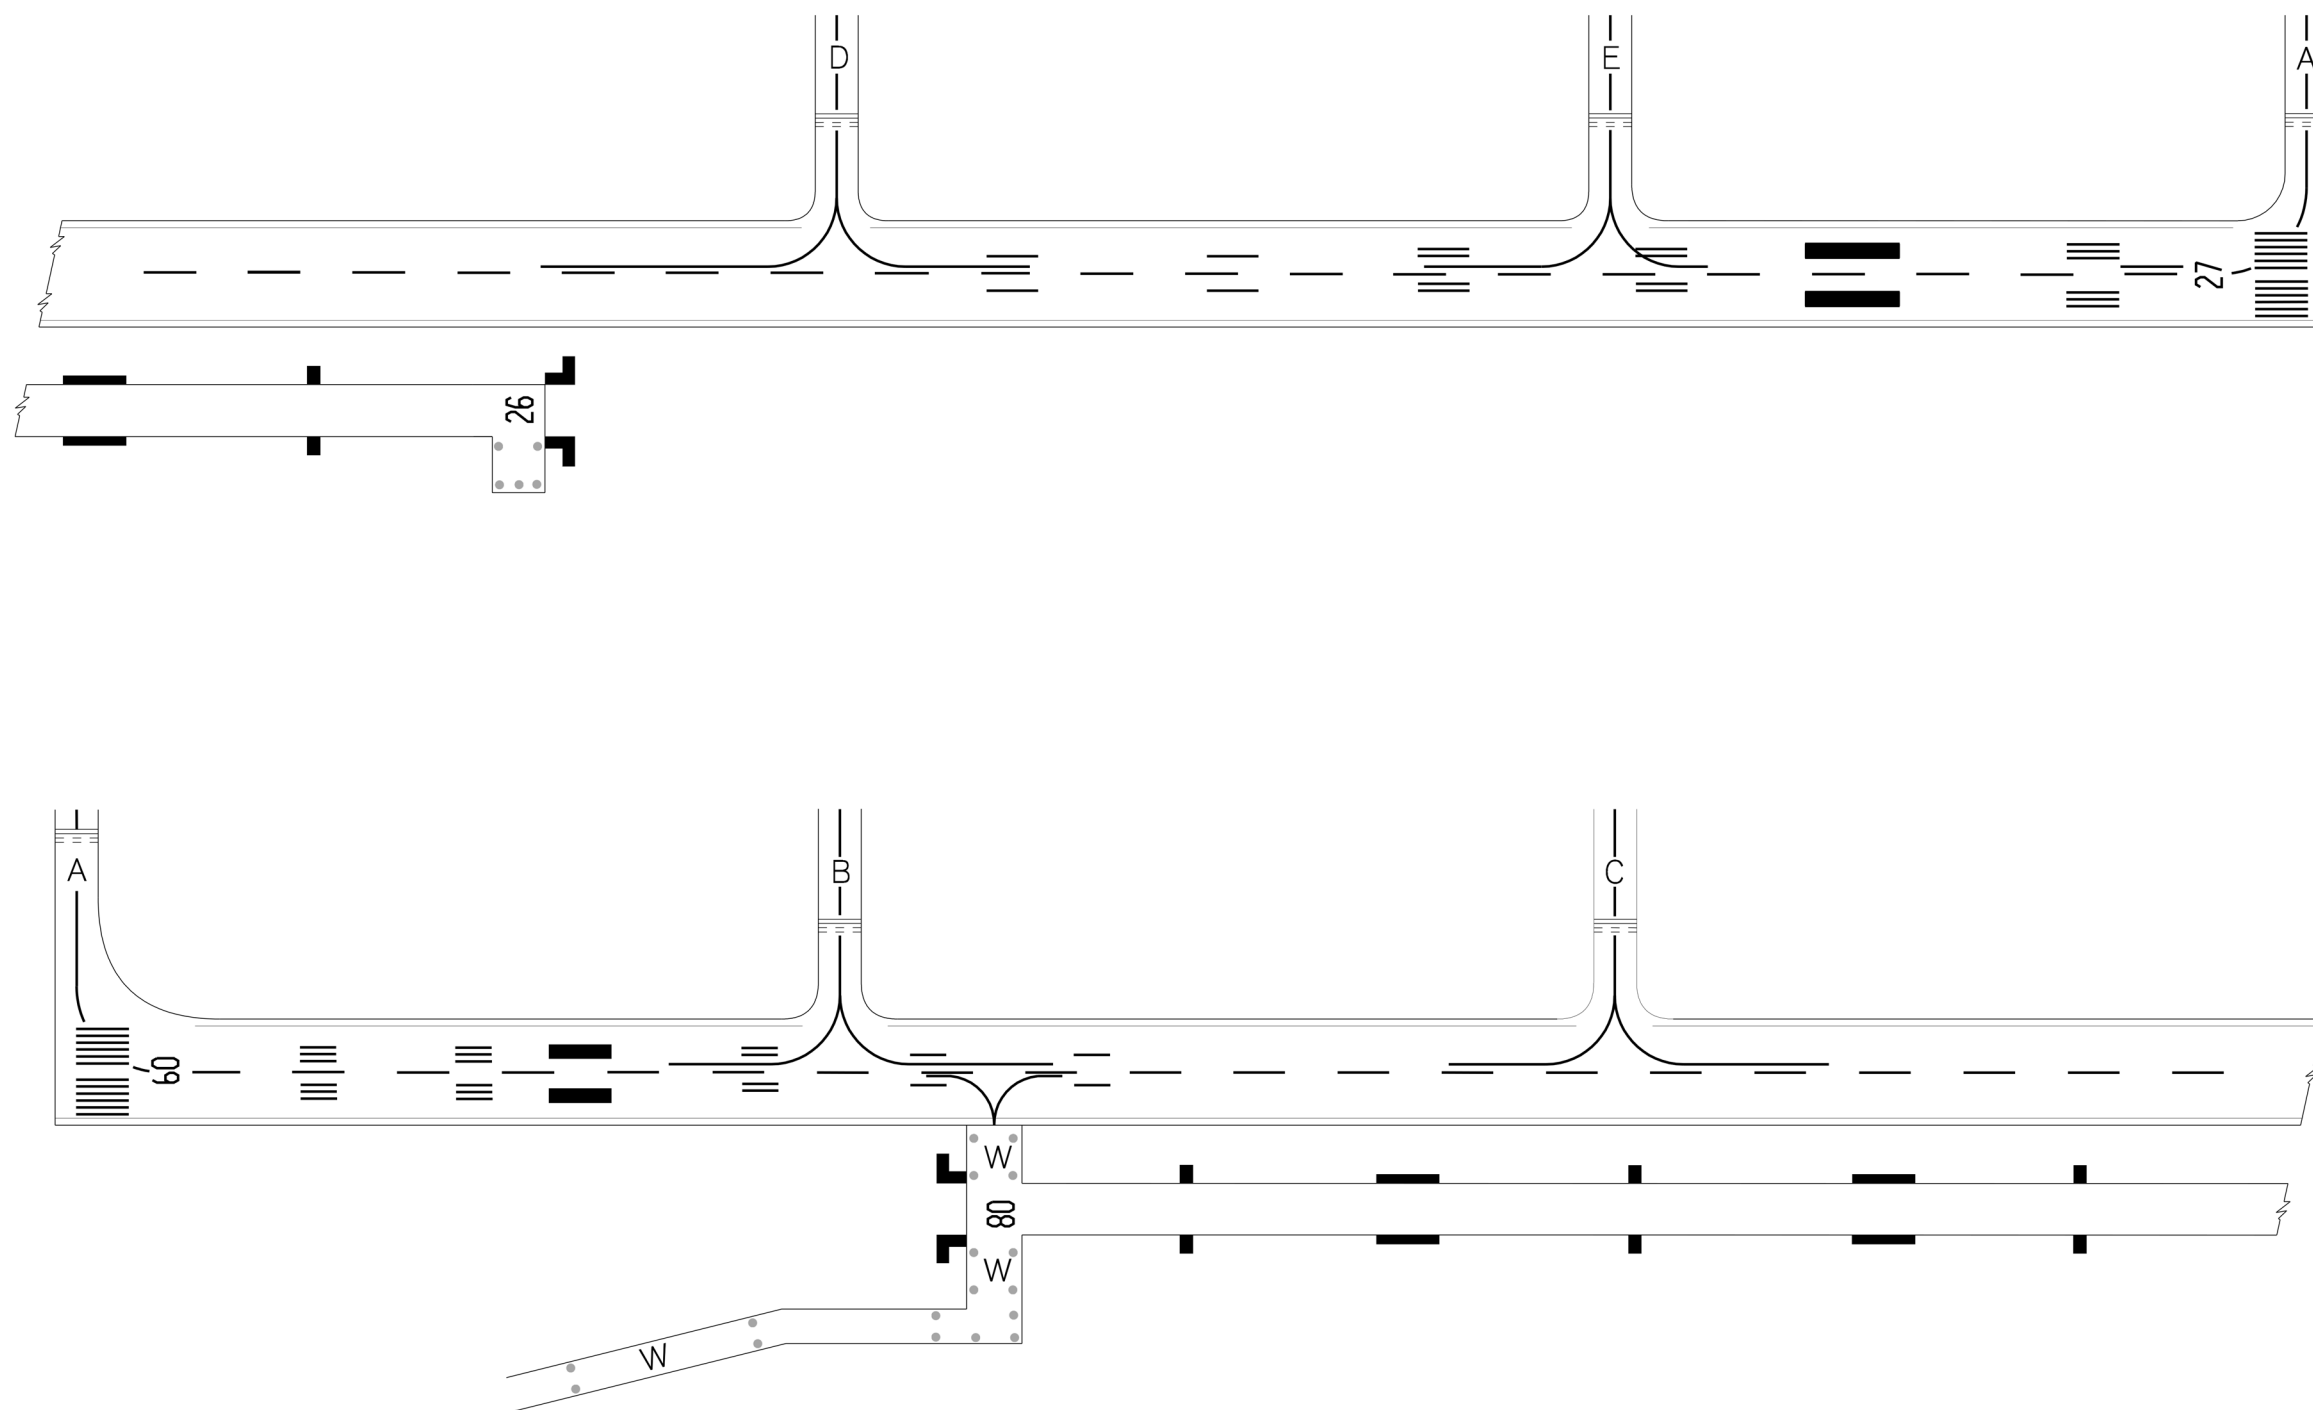

AERODROME CHART - ICAO - MARKINGS ON MANOEUVRING AREA

BRNO / Tuřany

change: new layout;
previous change: markings on MANOEUVRING AREA on RWY 27