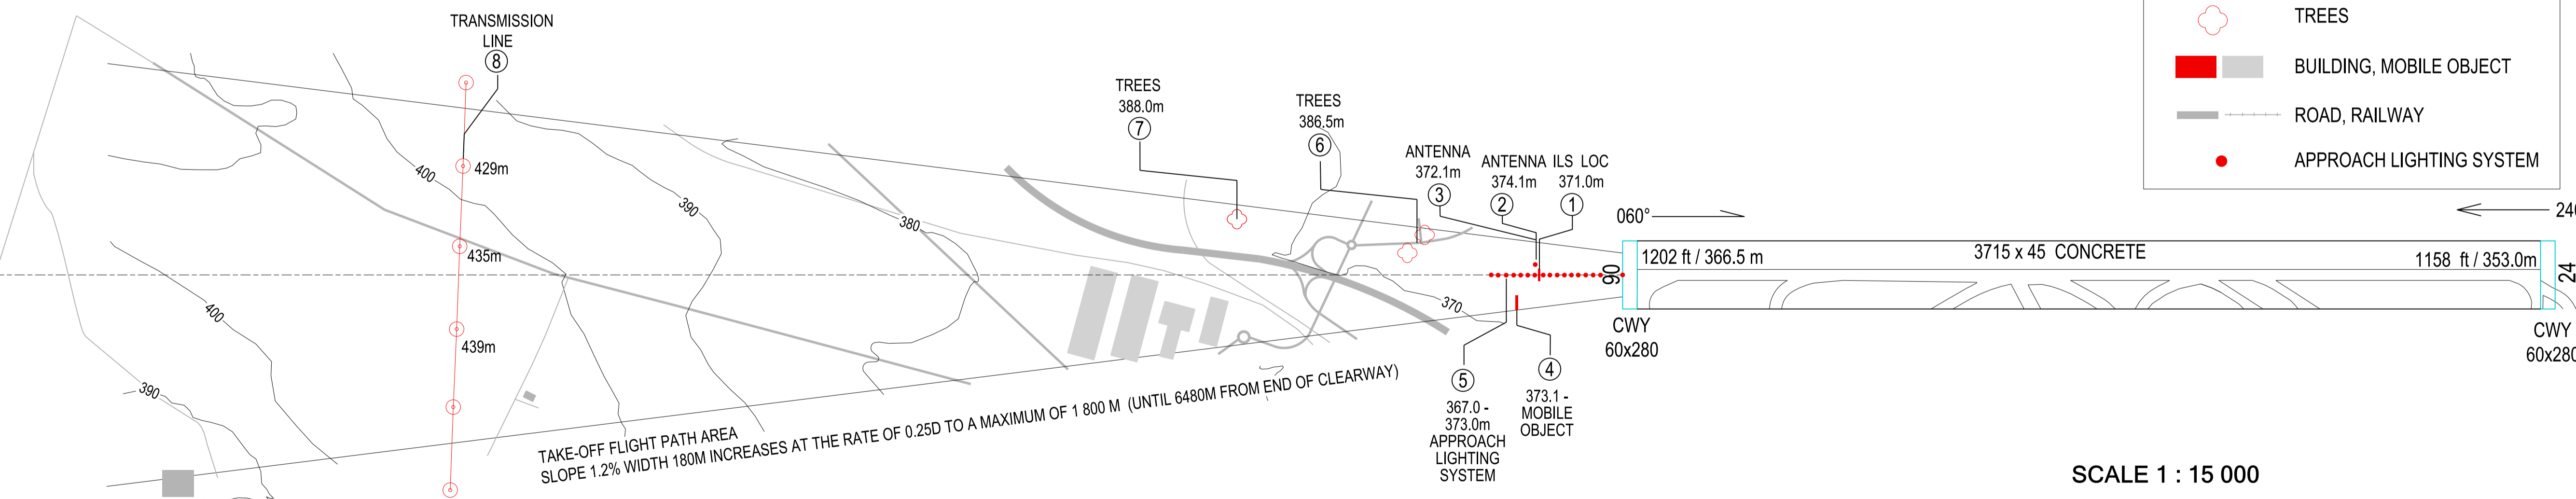

**AERODROME OBSTACLE CHART - ICAO  
TYPE A (OPERATING LIMITATION)**

**PRAHA / Ruzyně  
RWY 24**

**RWY 24**

DECLARED DISTANCES	
TAKE - OFF RUN AVAILABLE	3715
TAKE - OFF DISTANCE AVAILABLE	3775
ACCELERATE STOP DISTANCE	3715
LANDING DISTANCE AVAILABLE	3715

**LEGEND**

- CONTOUR
- TERRAIN
- OBSTACLE
- TRANSMISSION LINE
- TREES
- BUILDING, MOBILE OBJECT
- ROAD, RAILWAY
- APPROACH LIGHTING SYSTEM

change: obstacle update