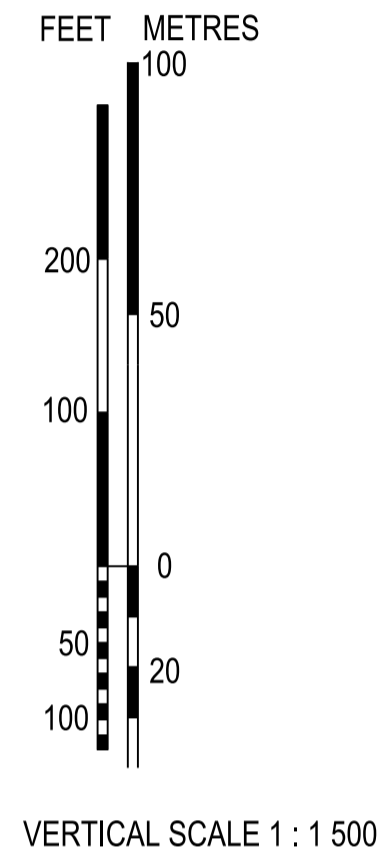

**AERODROME OBSTACLE CHART - ICAO  
TYPE A (OPERATING LIMITATION)**

**PRAHA / Ruzyně  
RWY 24**

**RWY 24**

DECLARED DISTANCES	
TAKE - OFF RUN AVAILABLE	3715
TAKE - OFF DISTANCE AVAILABLE	3775
ACCELERATE STOP DISTANCE	3715
LANDING DISTANCE AVAILABLE	3715