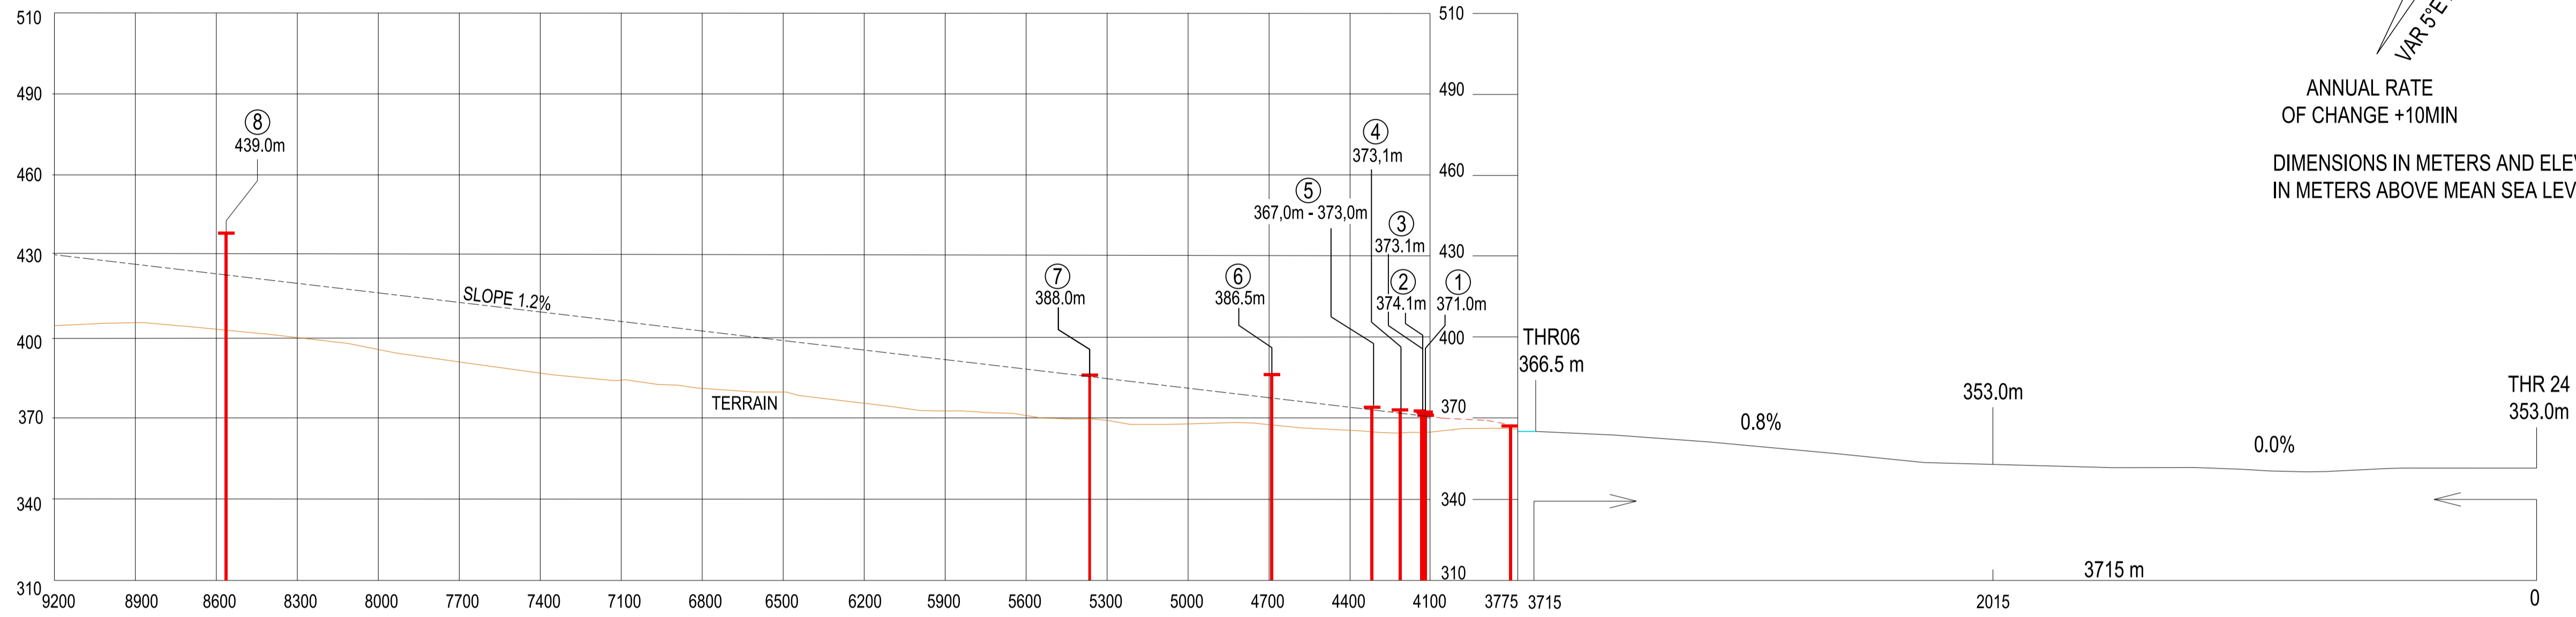

**AERODROME OBSTACLE CHART - ICAO  
TYPE A (OPERATING LIMITATION)**

**PRAHA / Ruzyně  
RWY 24**

**RWY 24**

DECLARED DISTANCES	
TAKE - OFF RUN AVAILABLE	3715
TAKE - OFF DISTANCE AVAILABLE	3775
ACCELERATE STOP DISTANCE	3715
LANDING DISTANCE AVAILABLE	3715

**LEGEND**

- CONTOUR
- TERRAIN
- OBSTACLE
- TRANSMISSION LINE
- TREES
- BUILDING, MOBILE OBJECT
- ROAD, RAILWAY
- APPROACH LIGHTING SYSTEM

change: obstacle update