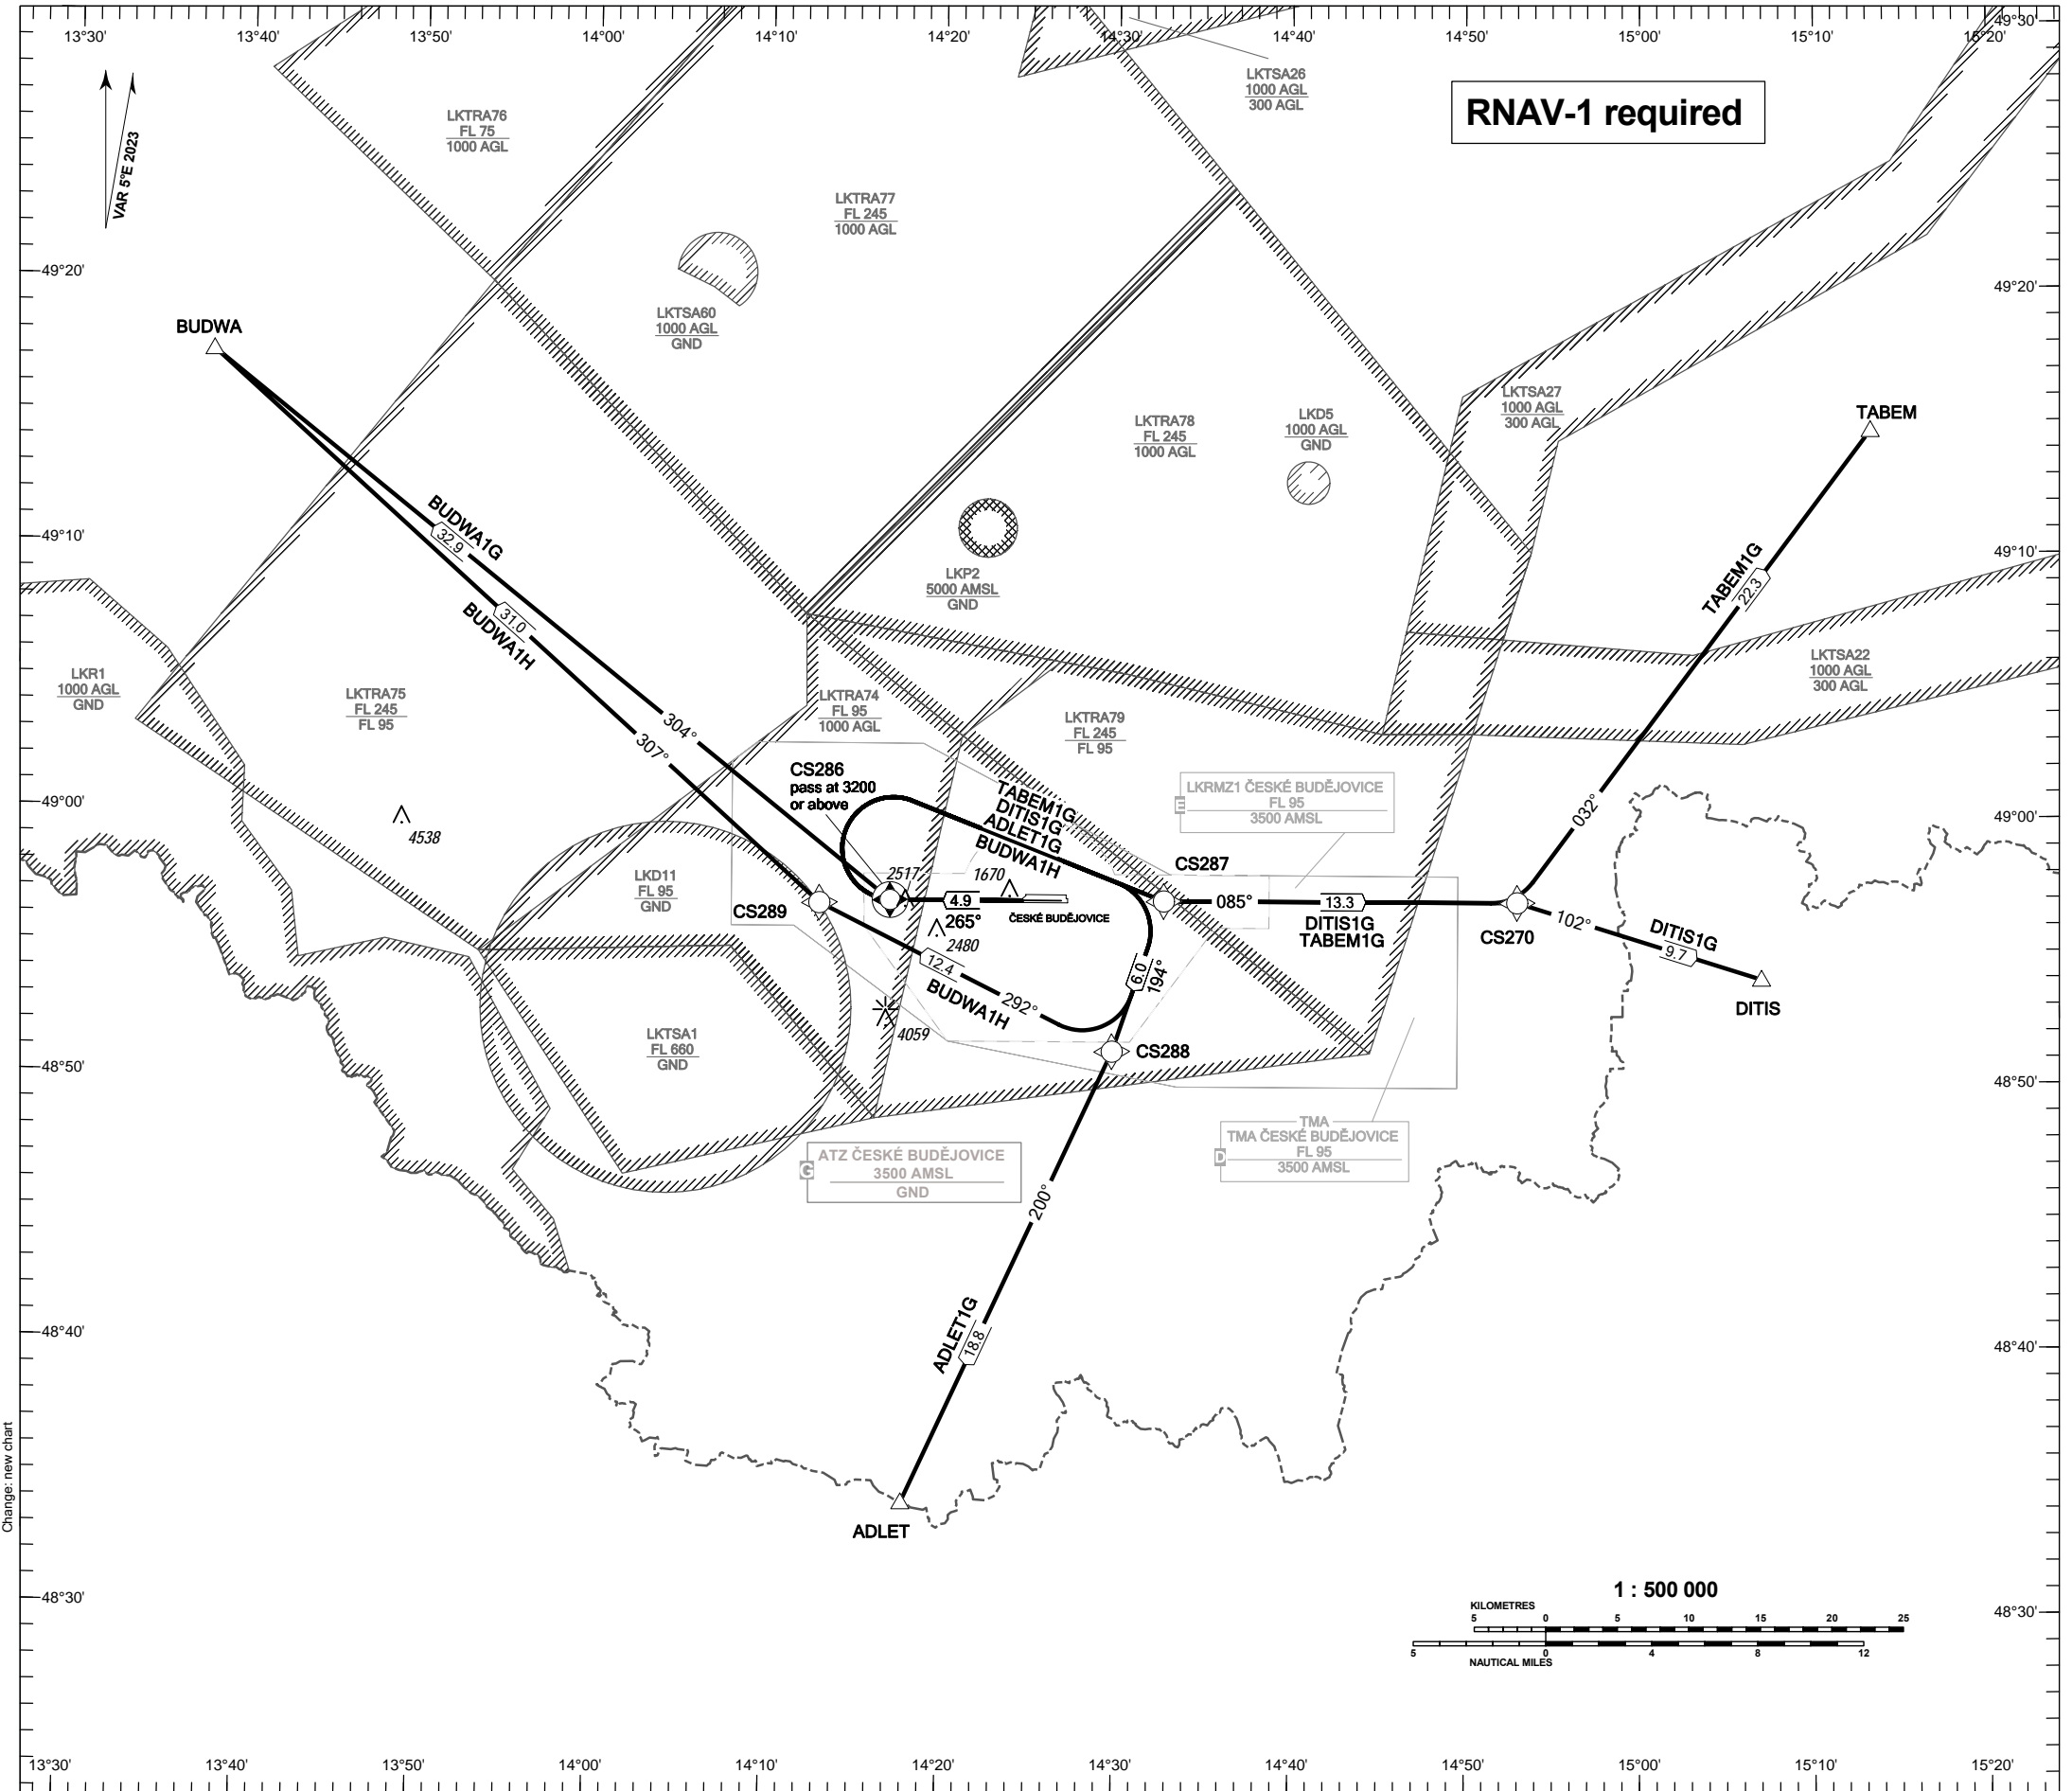

RNAV STANDARD DEPARTURE CHART - INSTRUMENT
(SID) - ICAO

ČESKÉ BUDĚJOVICE
RNAV SID RWY 27

RNAV-1 required

PRAHA RADAR	118.650
BUDĚJOVICE INFORMATION	135.930
PRAHA FIC	126.100
EMERGENCY FREQ	121.500

BEARINGS, TRACKS AND RADIALS ARE MAGNETIC
ALTITUDES AND ELEVATIONS ARE IN FEET
DISTANCES ARE IN NM

TRANSITION ALTITUDE
5000