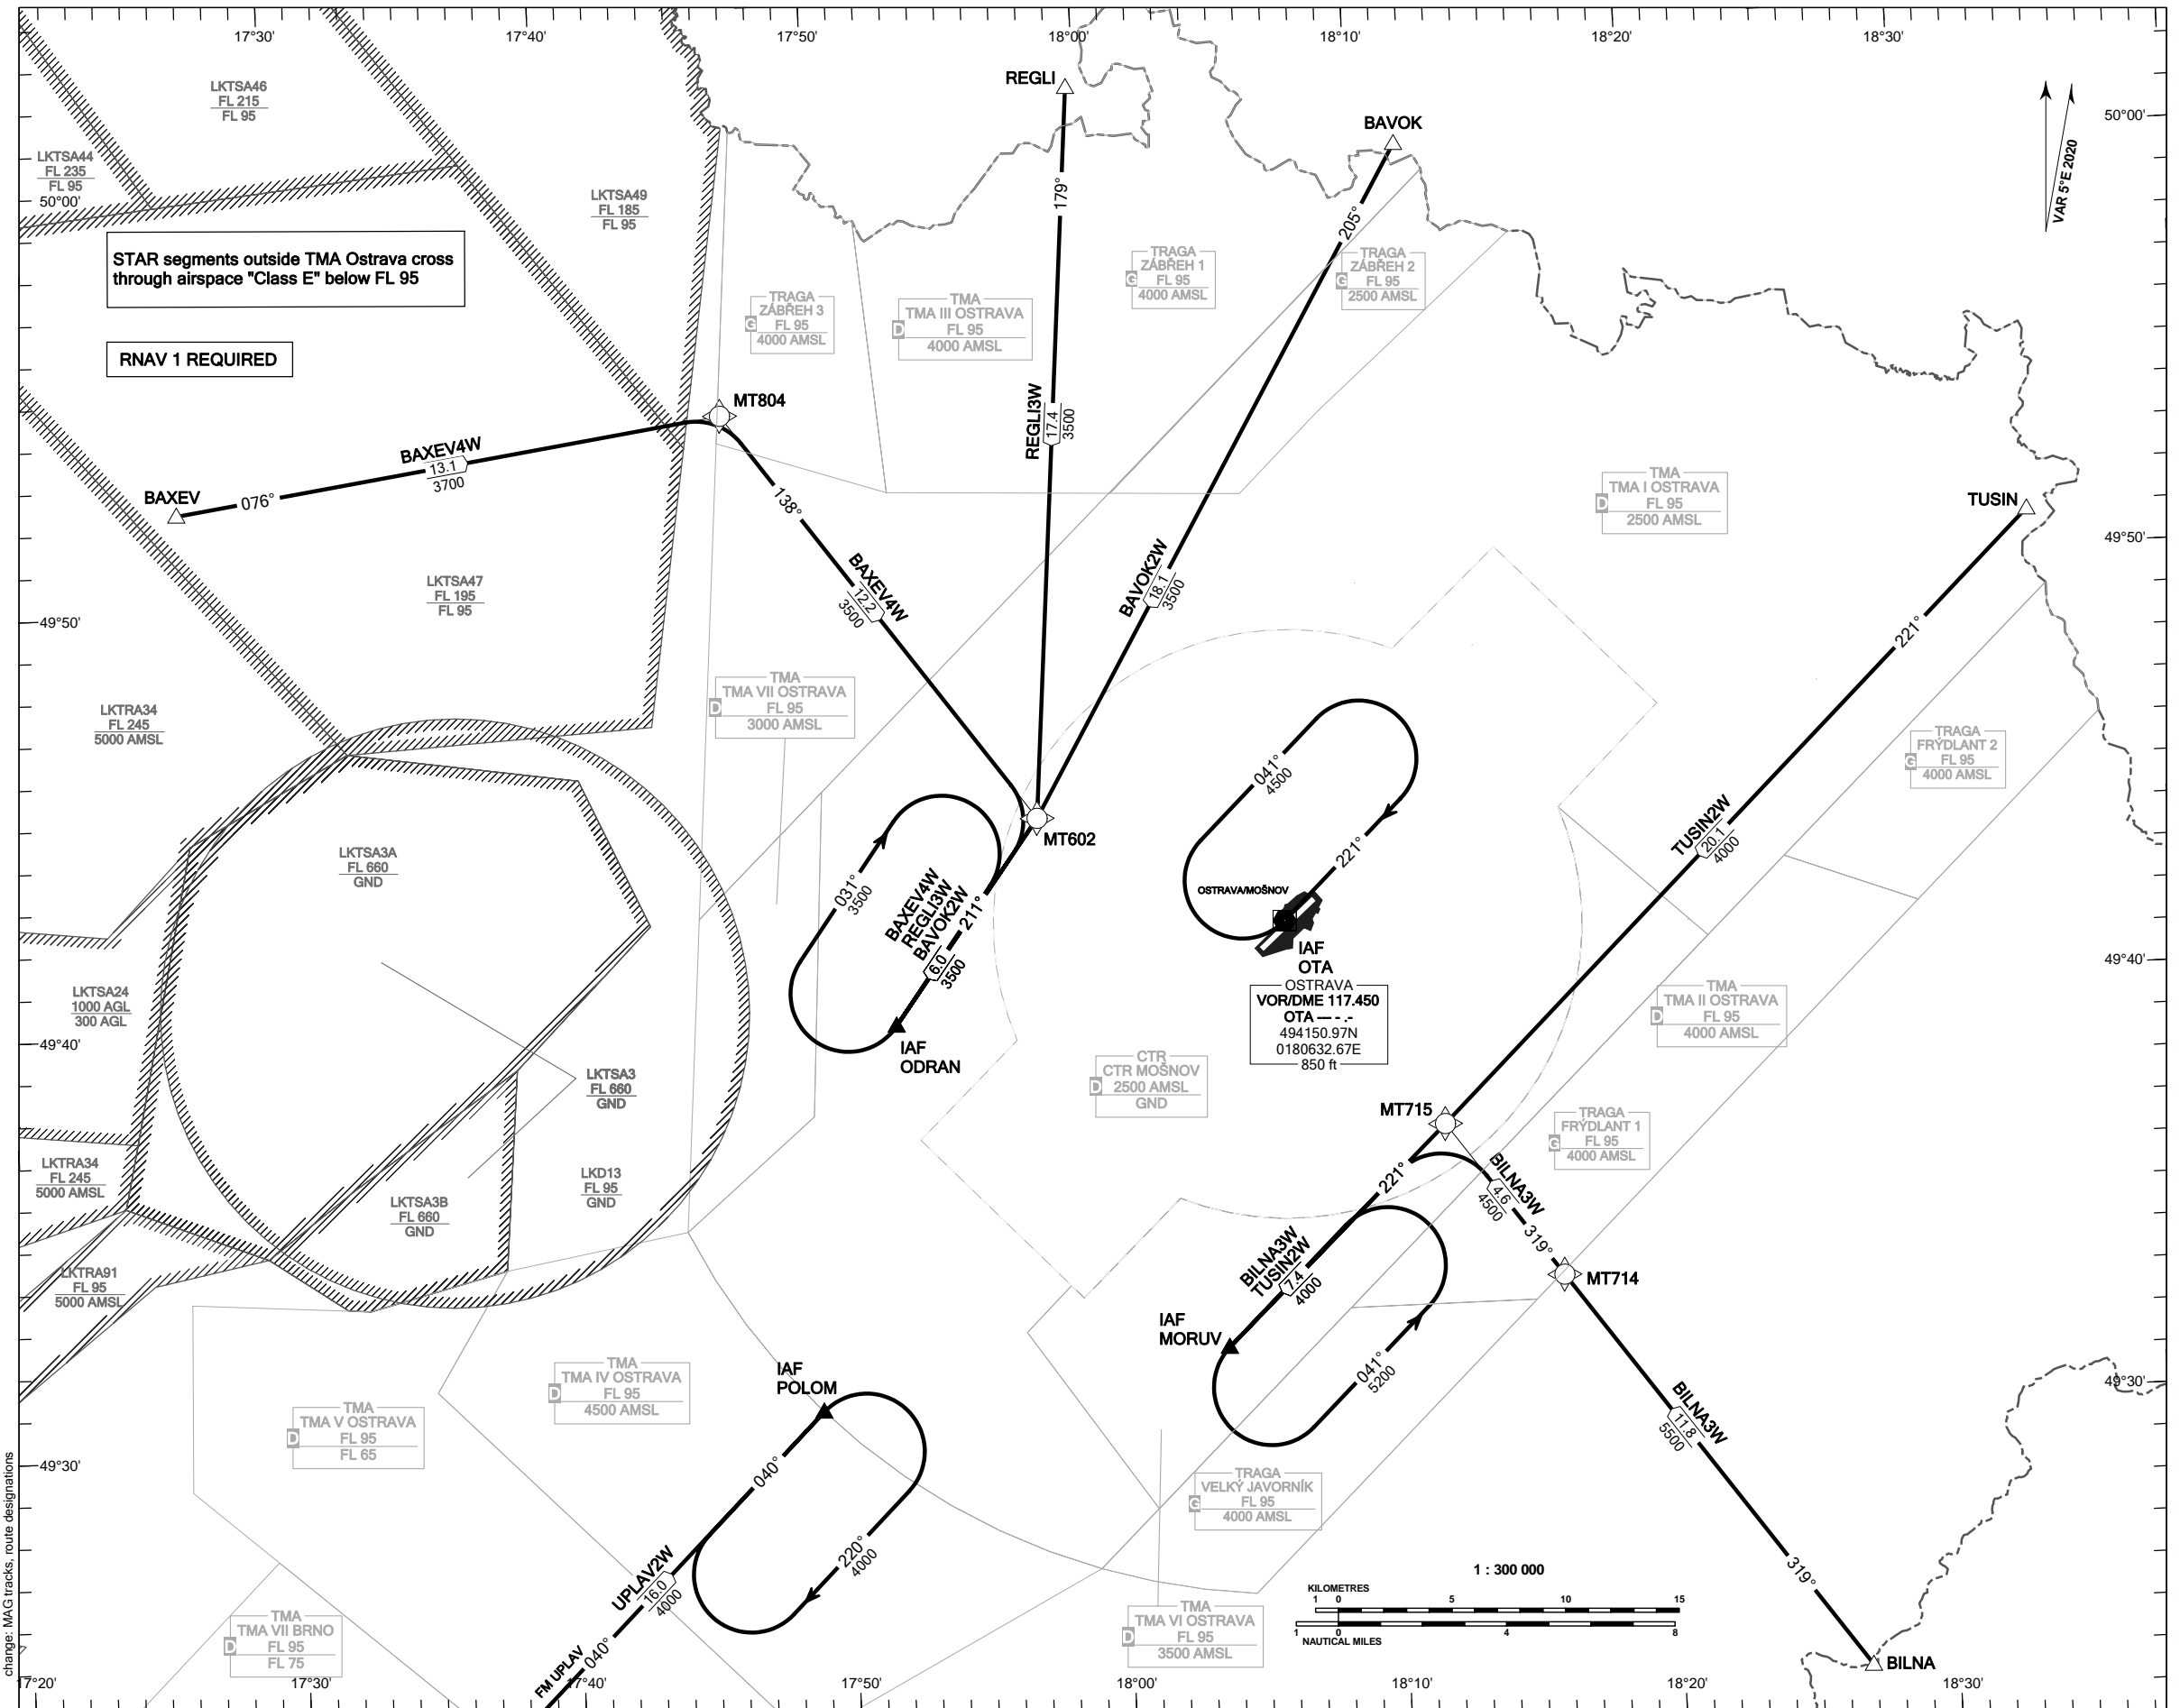

**RNAV STANDARD ARRIVAL CHART INSTRUMENT  
(STAR) - ICAO**

**OSTRAVA/MOŠNOV  
RNAV STAR RWY 04**

STAR segments outside TMA Ostrava cross through airspace "Class E" below FL 95

RNAV 1 REQUIRED

PRAHA RADAR	119.375
MOŠNOV DELIVERY	128.525
MOŠNOV TOWER	120.805
MOŠNOV ATIS	118.055
EMERGENCY FREQ	121.500

BEARINGS, TRACKS AND RADIALS ARE MAGNETIC  
ALTITUDES AND ELEVATIONS ARE IN FEET  
DISTANCES ARE IN NM

TRANSITION ALTITUDE  
5000

change: MAC tracks, route designations