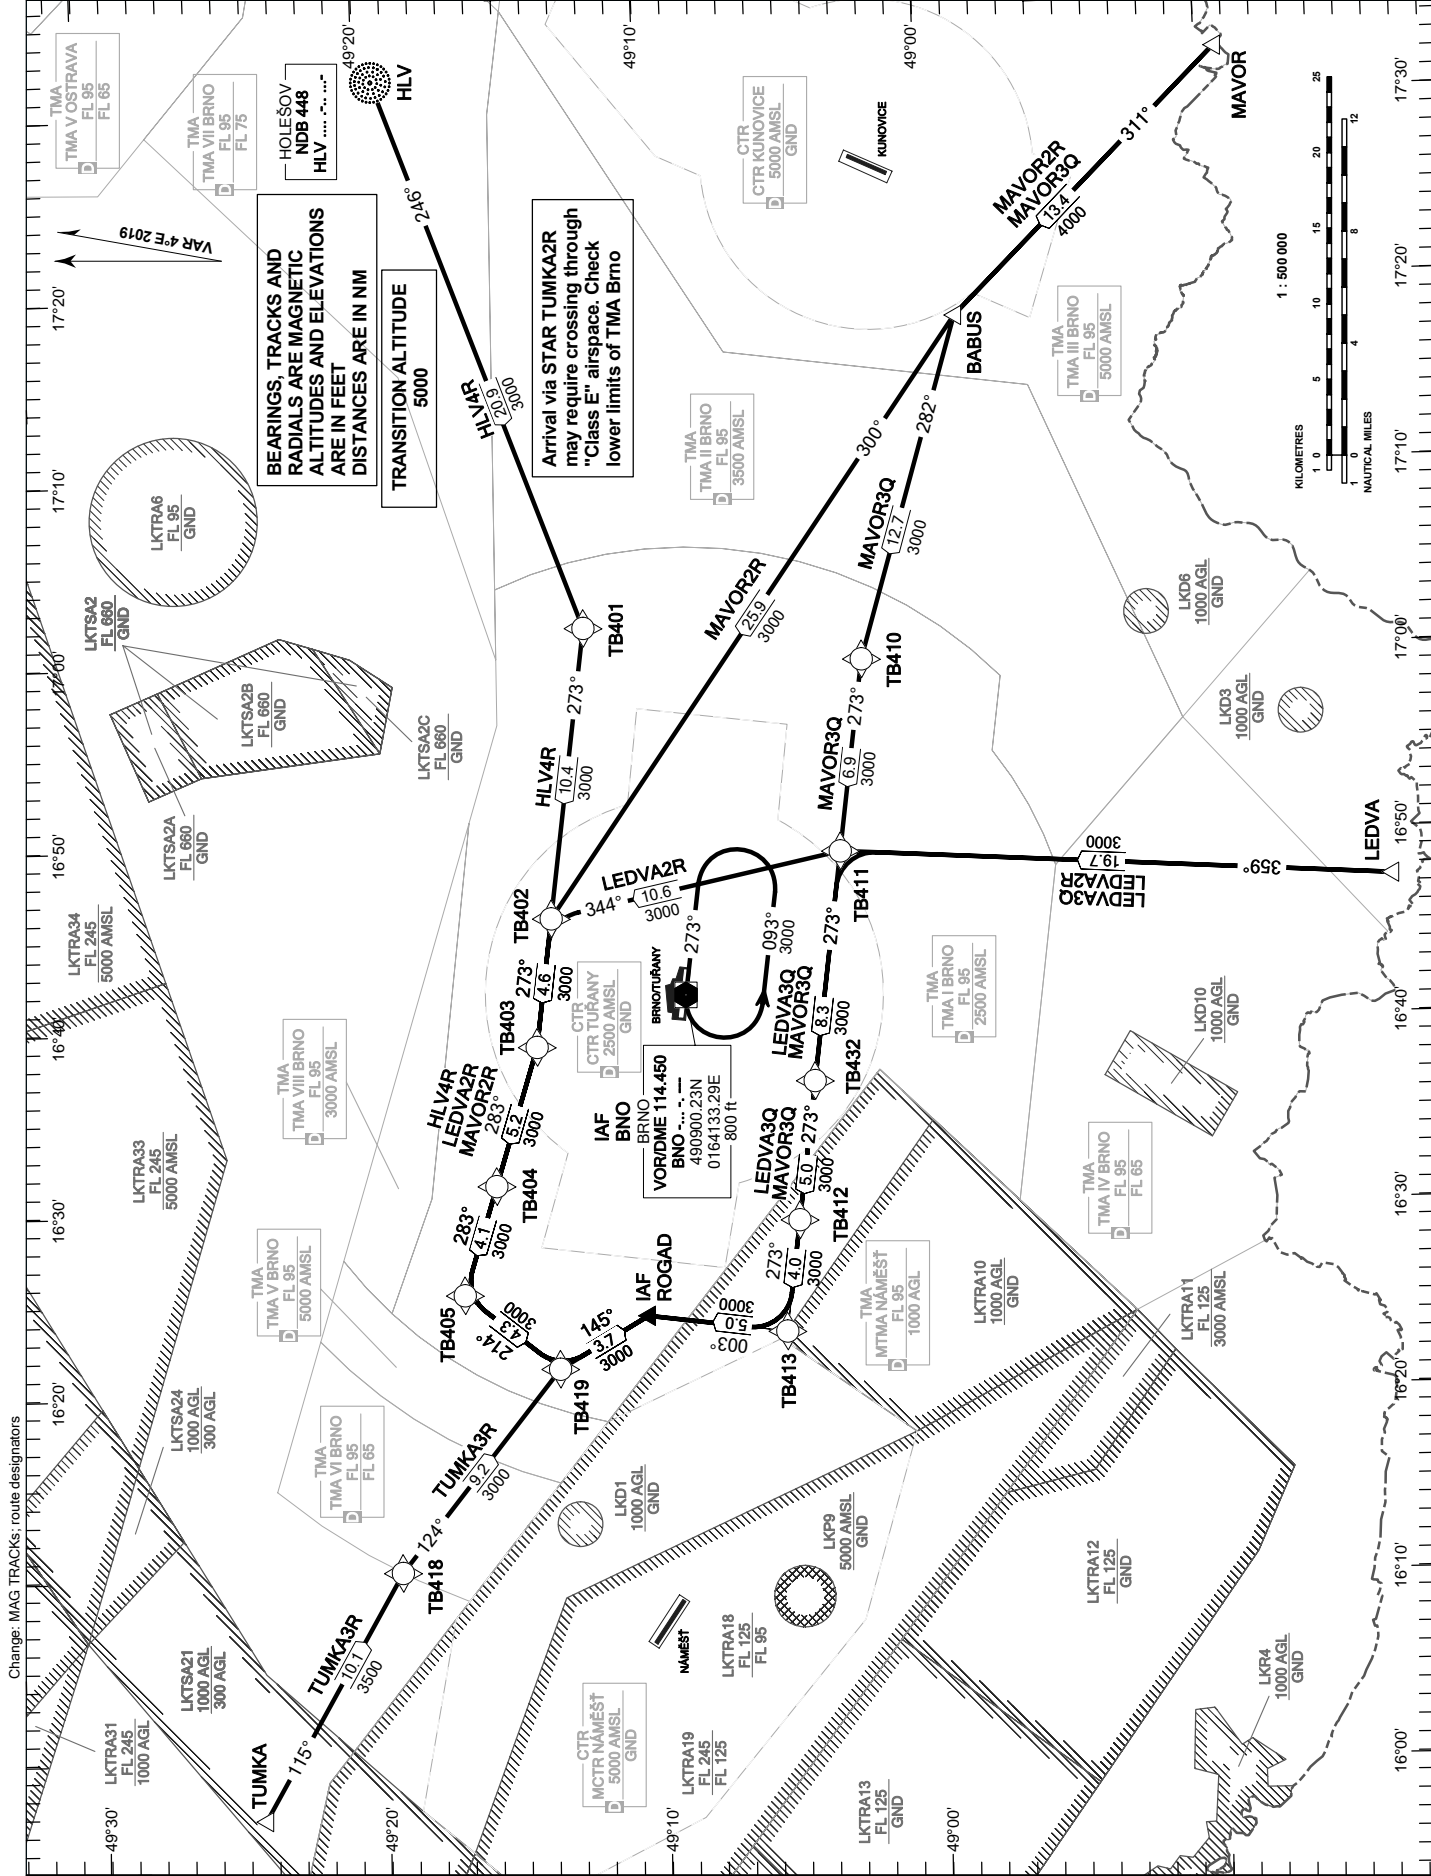

**RNAV STANDARD
ARRIVAL CHART
INSTRUMENT (STAR) - ICAO**

BRNO APPROACH / RADAR 127.350
120.555
TUŘANY TOWER 119.605
TUŘANY GROUND 125.430
TUŘANY ATIS 131.105
EMERGENCY FREQ 121.500

**BRNO/TUŘANY
RWY 09**

Change: MAG TRACKS; route designators