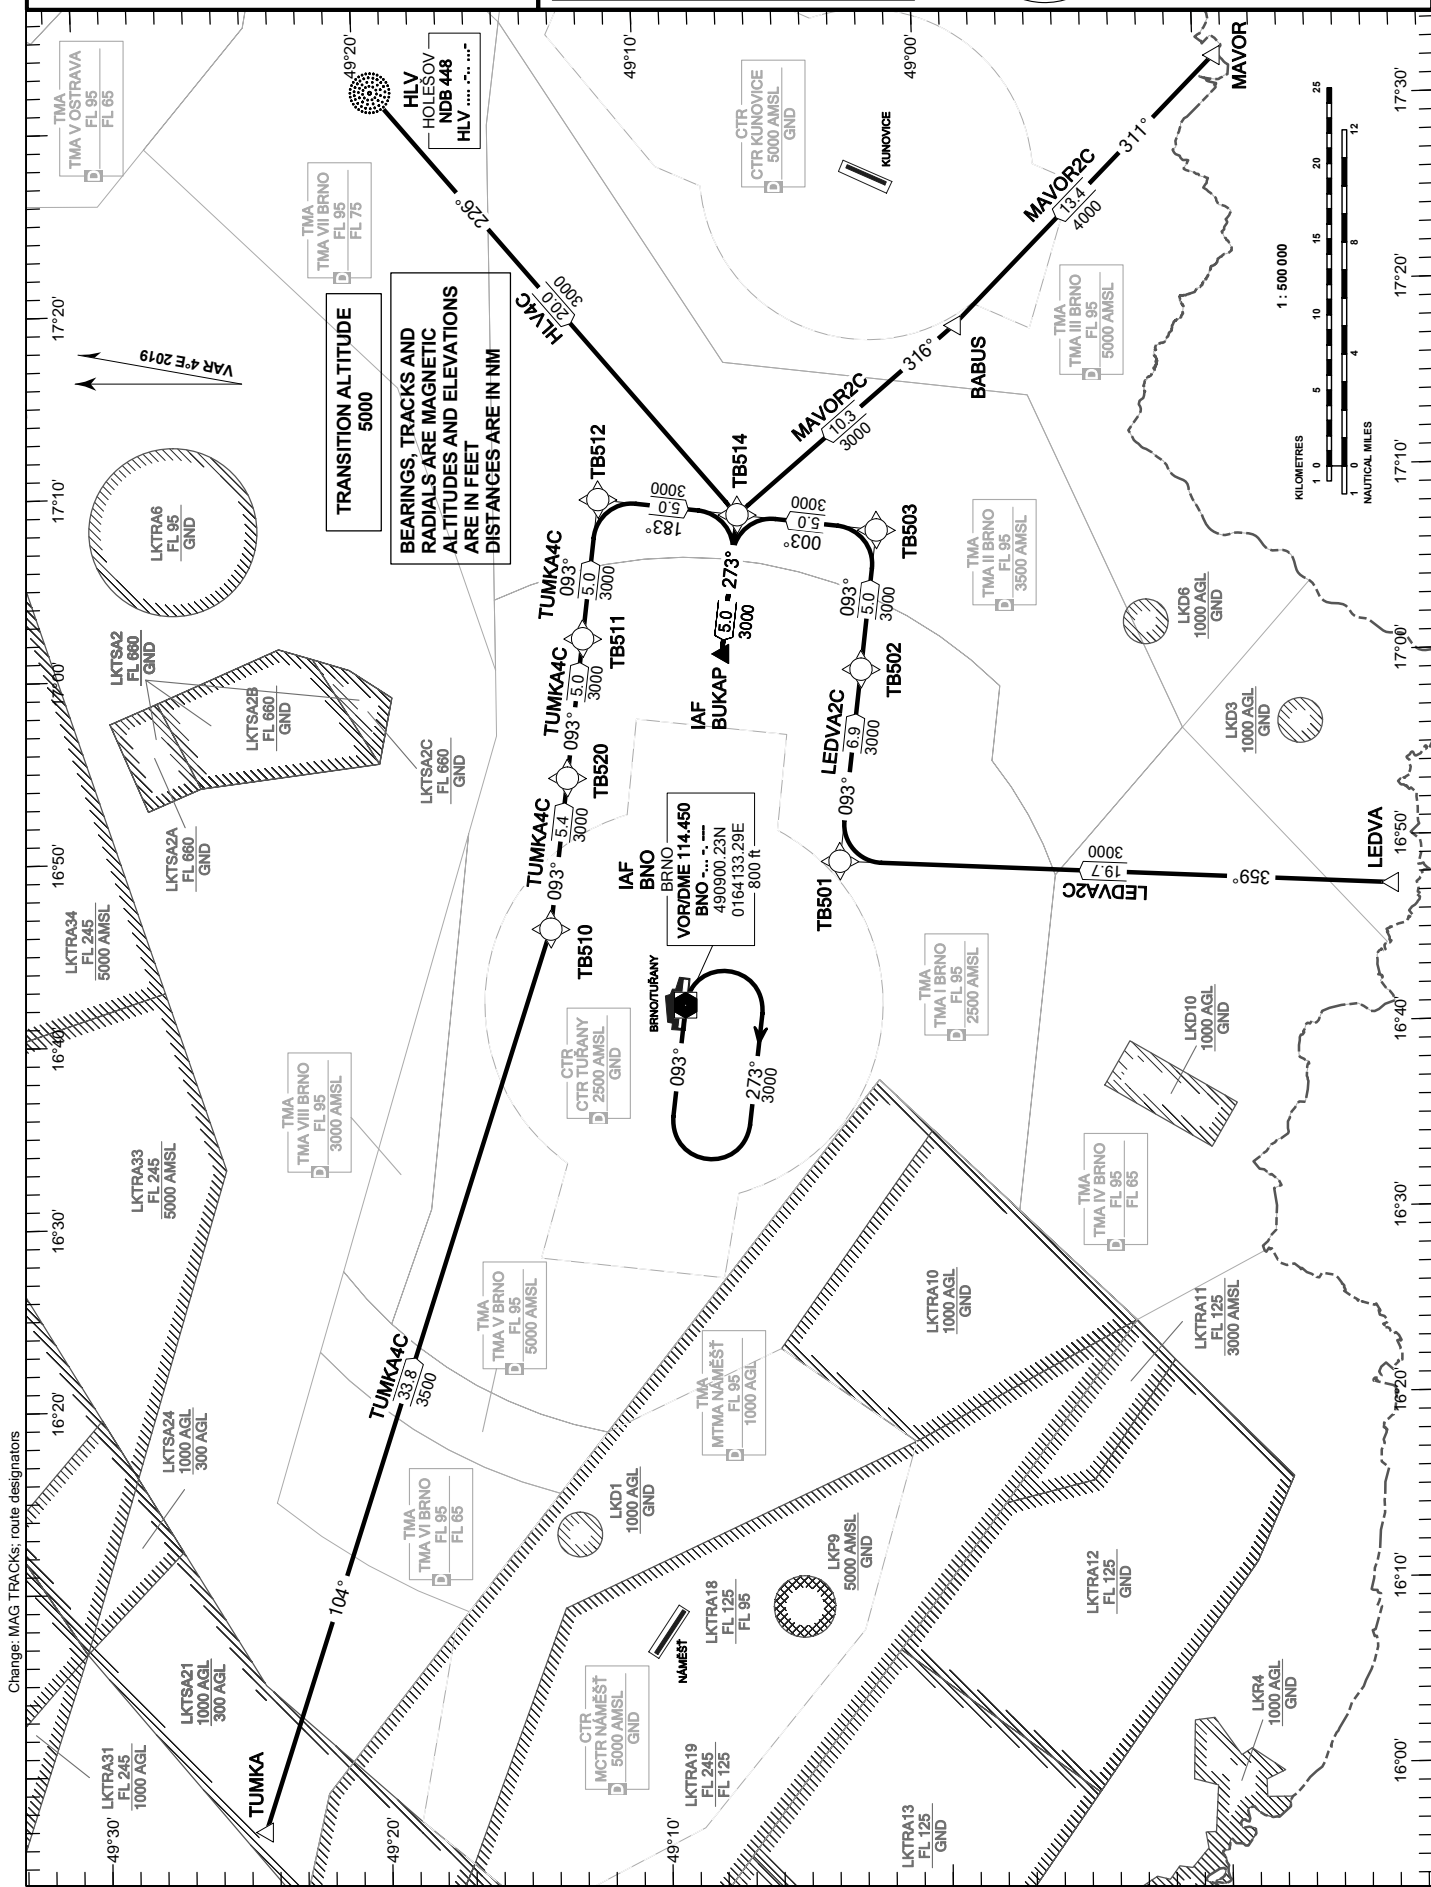

**RNAV STANDARD  
ARRIVAL CHART  
INSTRUMENT (STAR) - ICAO**

|                       |         |
|-----------------------|---------|
| BRNO APPROACH / RADAR | 127.350 |
|                       | 120.555 |
| TUŘANY TOWER          | 119.605 |
| TUŘANY GROUND         | 125.430 |
| TUŘANY ATIS           | 131.105 |
| EMERGENCY FREQ        | 121.500 |

**BRNO/TUŘANY  
RWY 27**

Change: MAG TRACKS: route designators