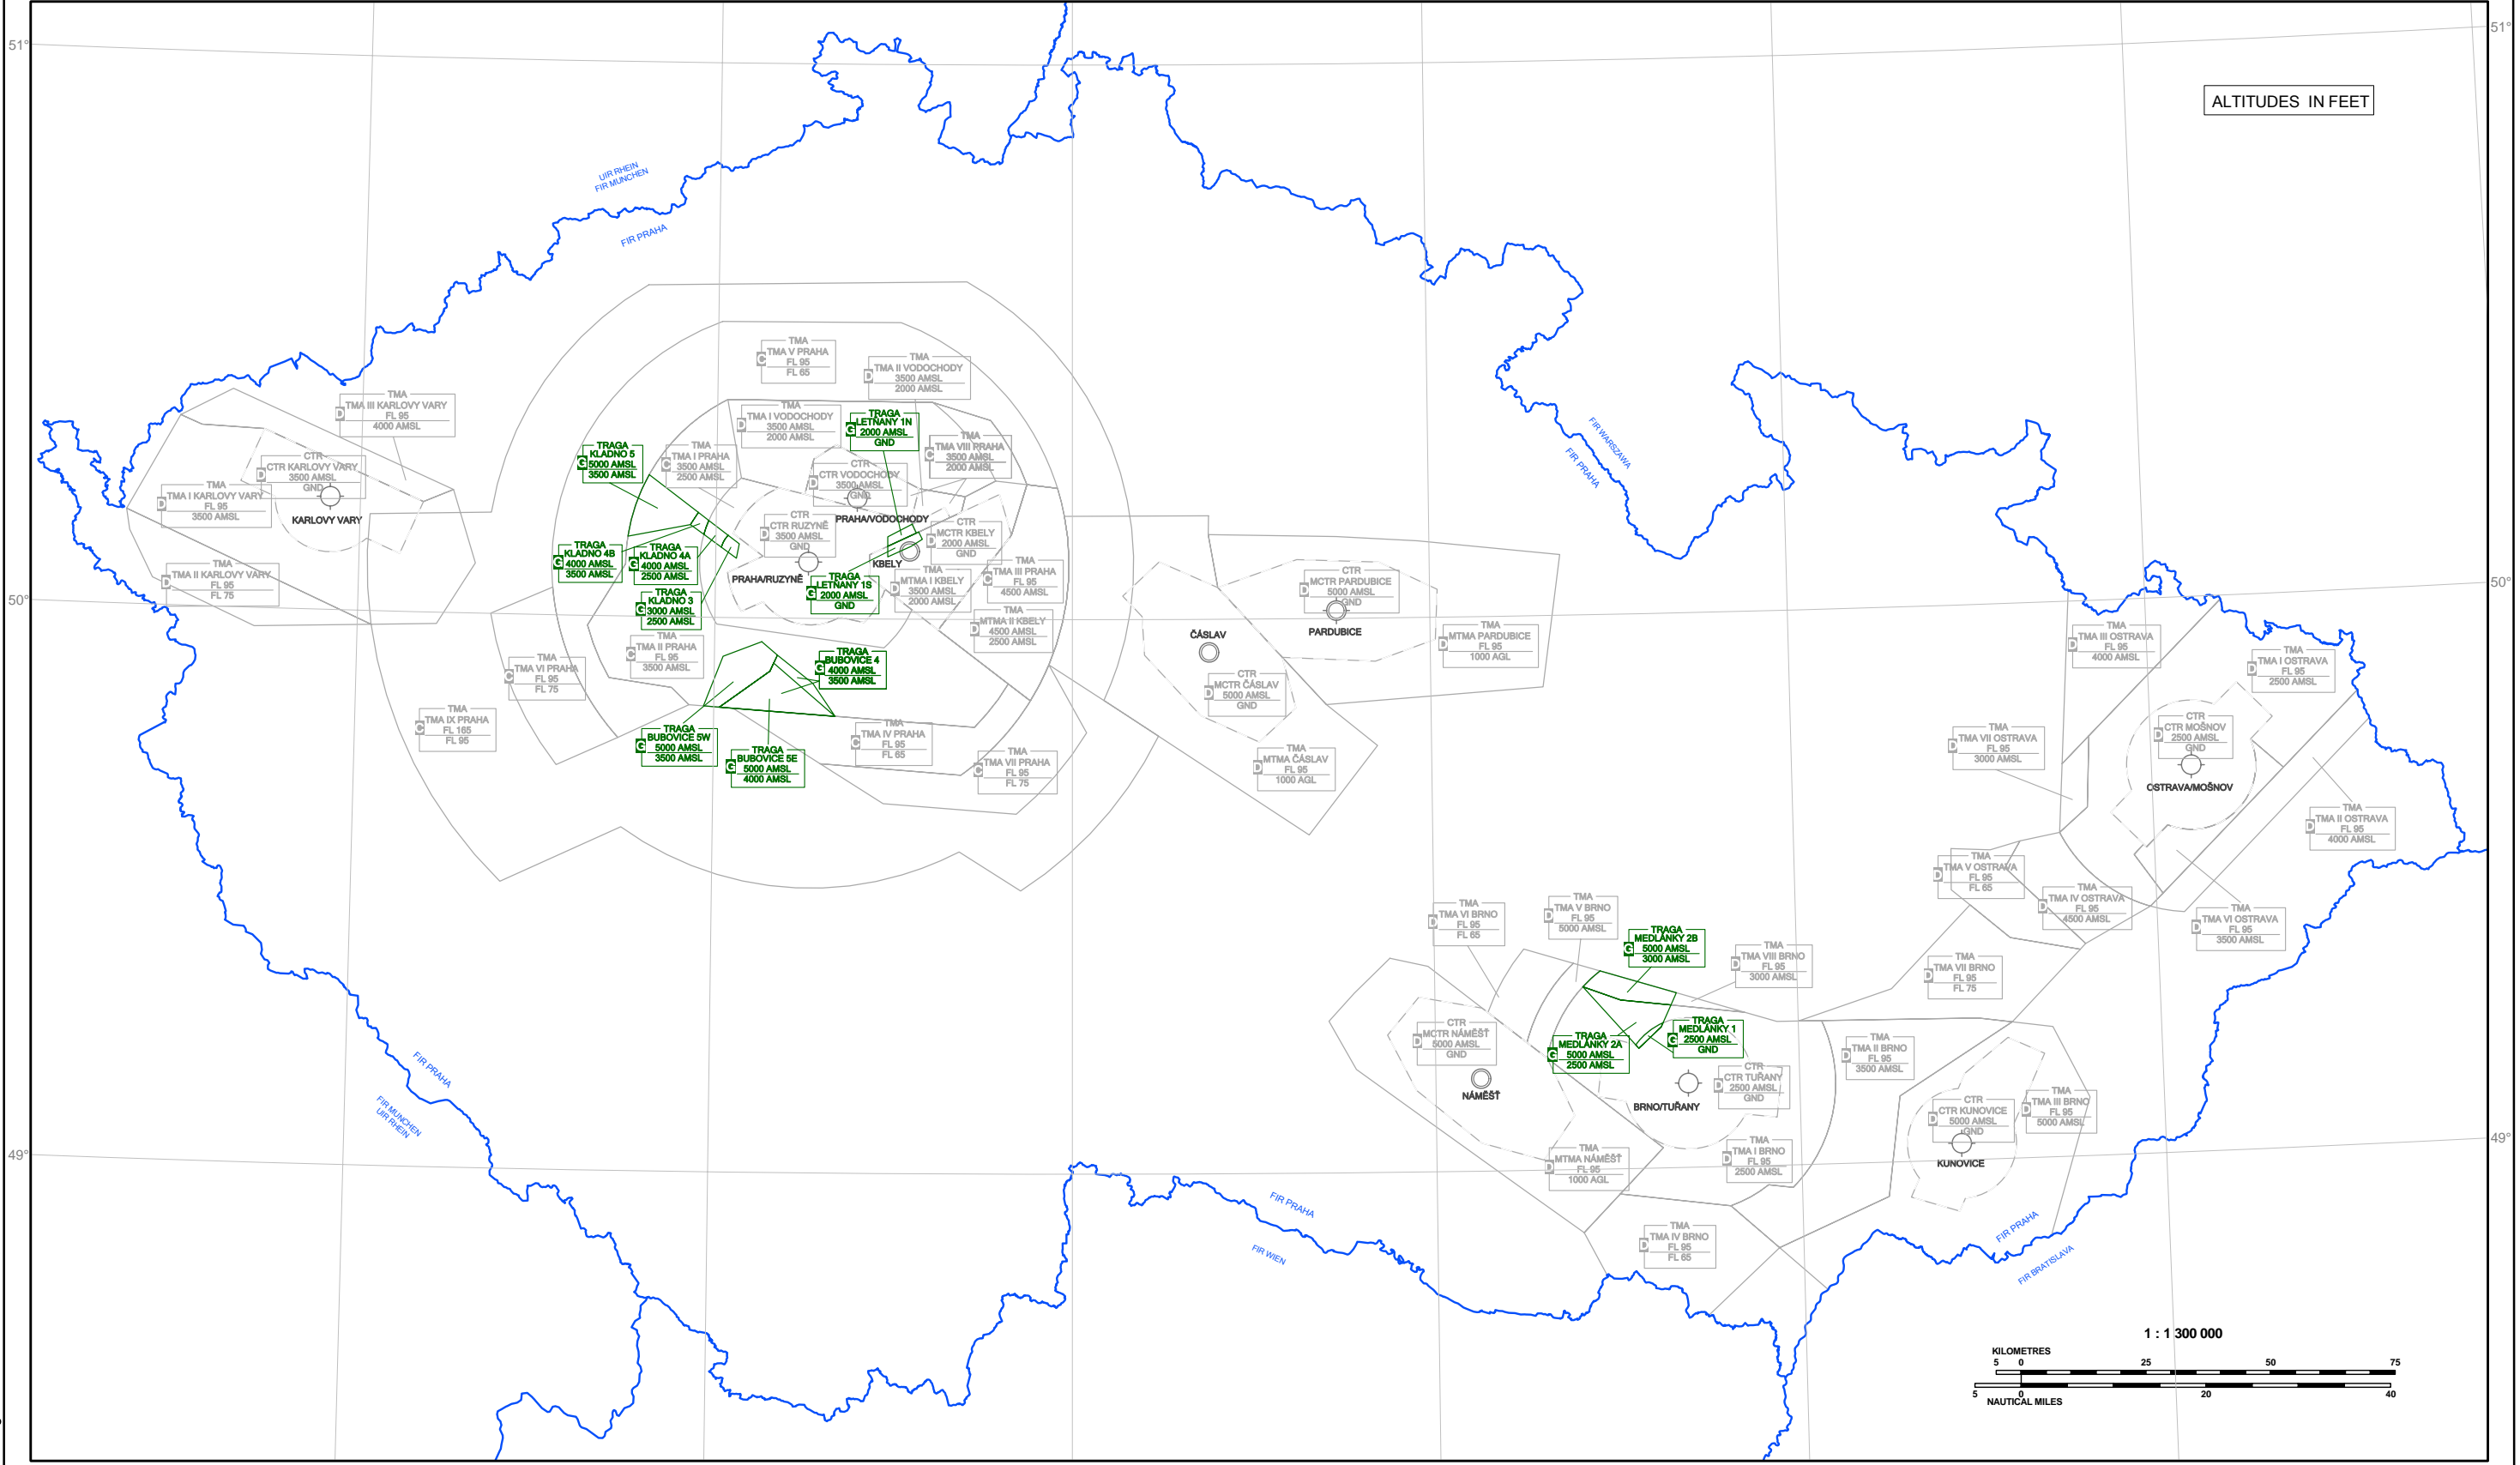

# INDEX CHART OF TEMPORARY RESERVED AREAS DESIGNATED FOR OPERATIONS OF GENERAL AVIATION (TRA GA)

ALTITUDES IN FEET

change: new TRA GA Kladno 3, Kladno 4A, Kladno 4B, Kladno 5