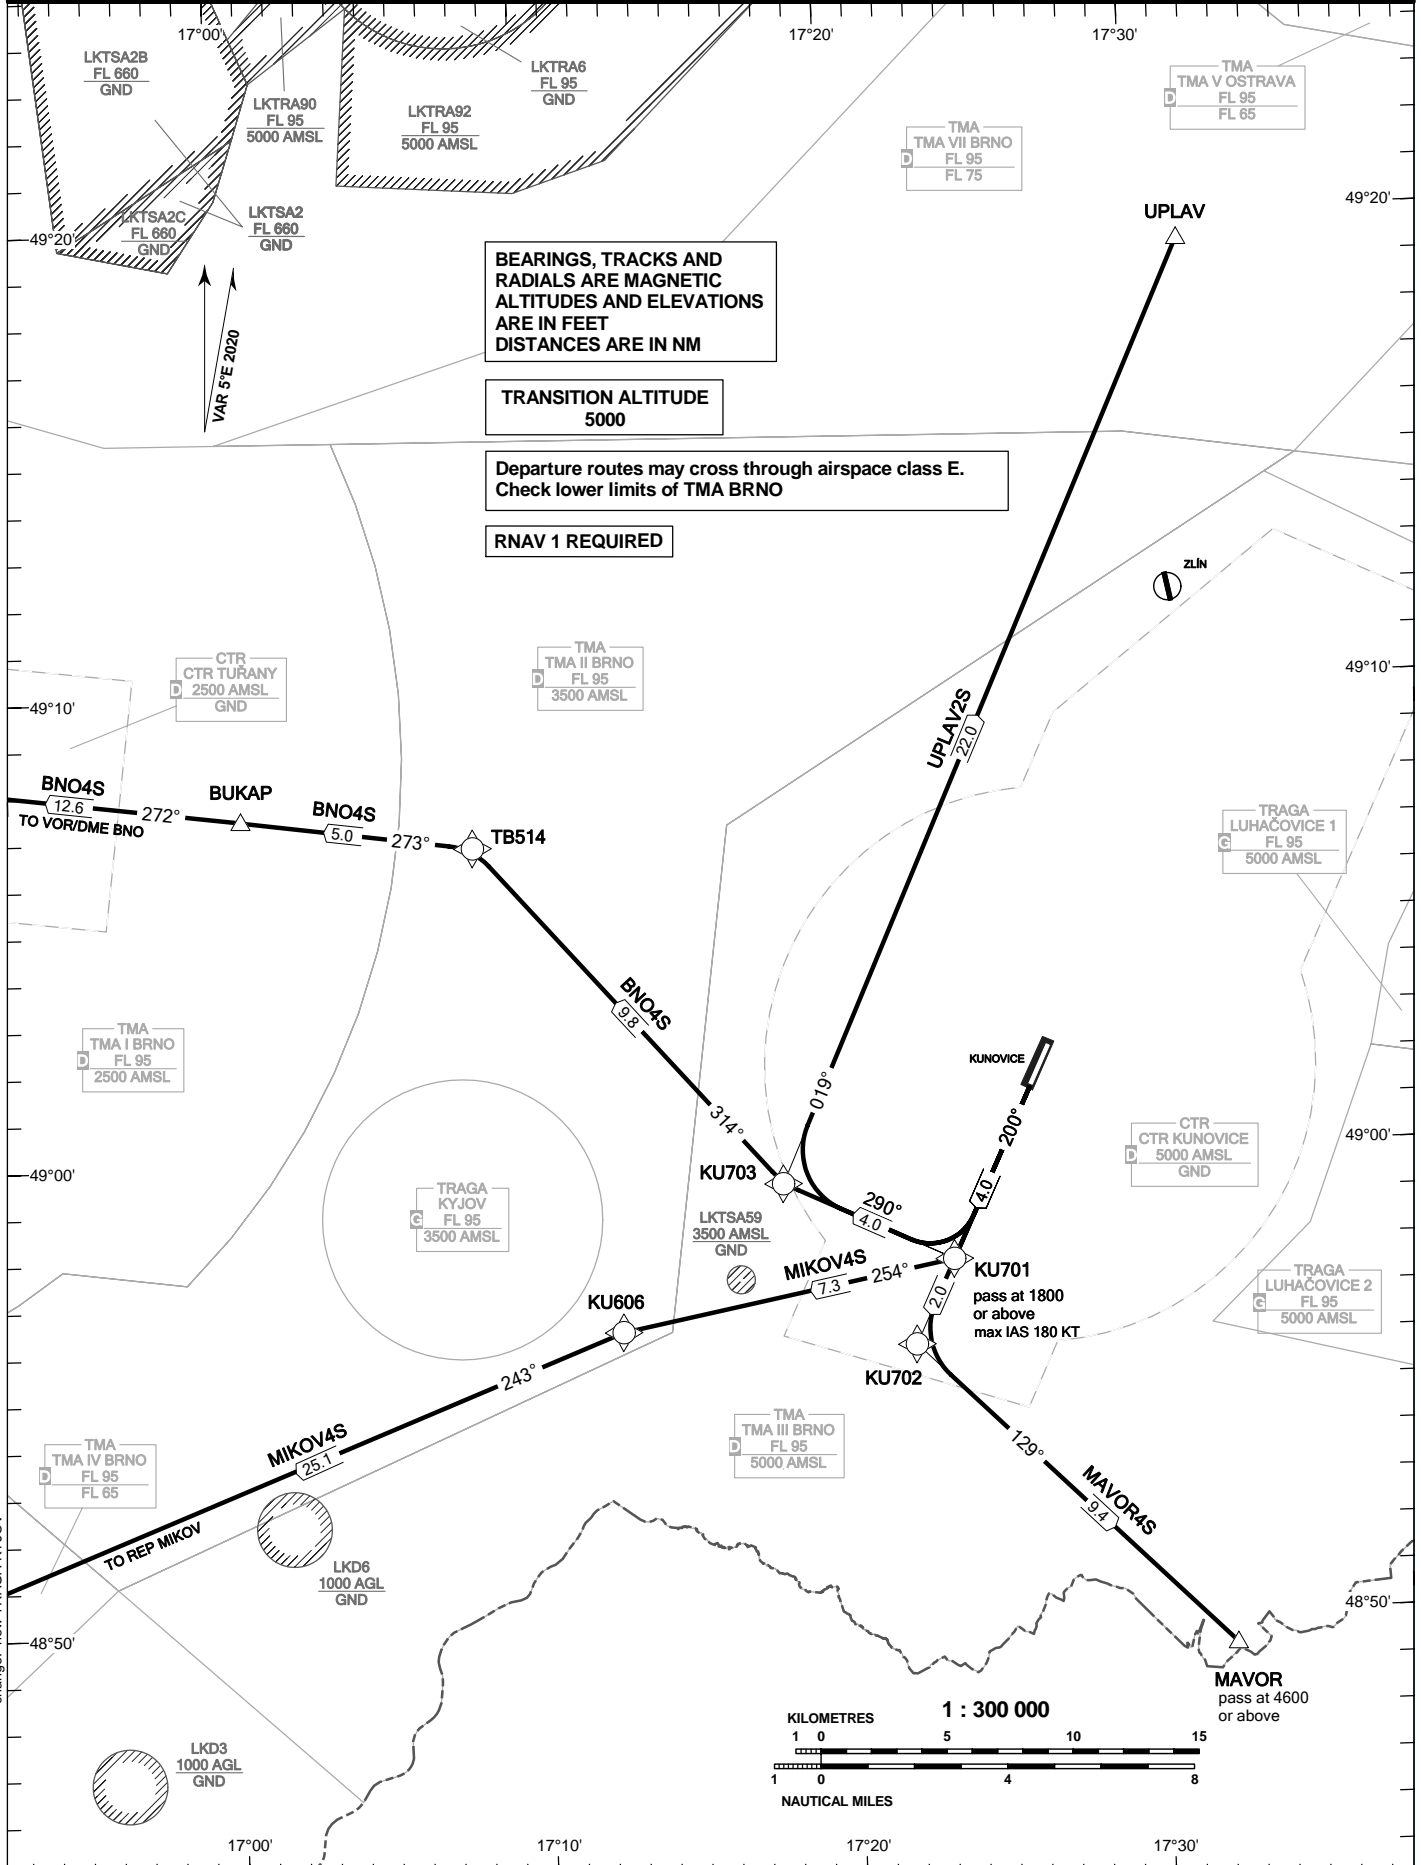

**RNAV STANDARD
DEPARTURE CHART
INSTRUMENT (SID) - ICAO**

PRAHA RADAR	127.350
KUNOVICE TOWER	120.105
EMERGENCY FREQ	121.500

MSA L KNE

**KUNOVICE
RWY 20C**

change: new TRAGA KYJOV