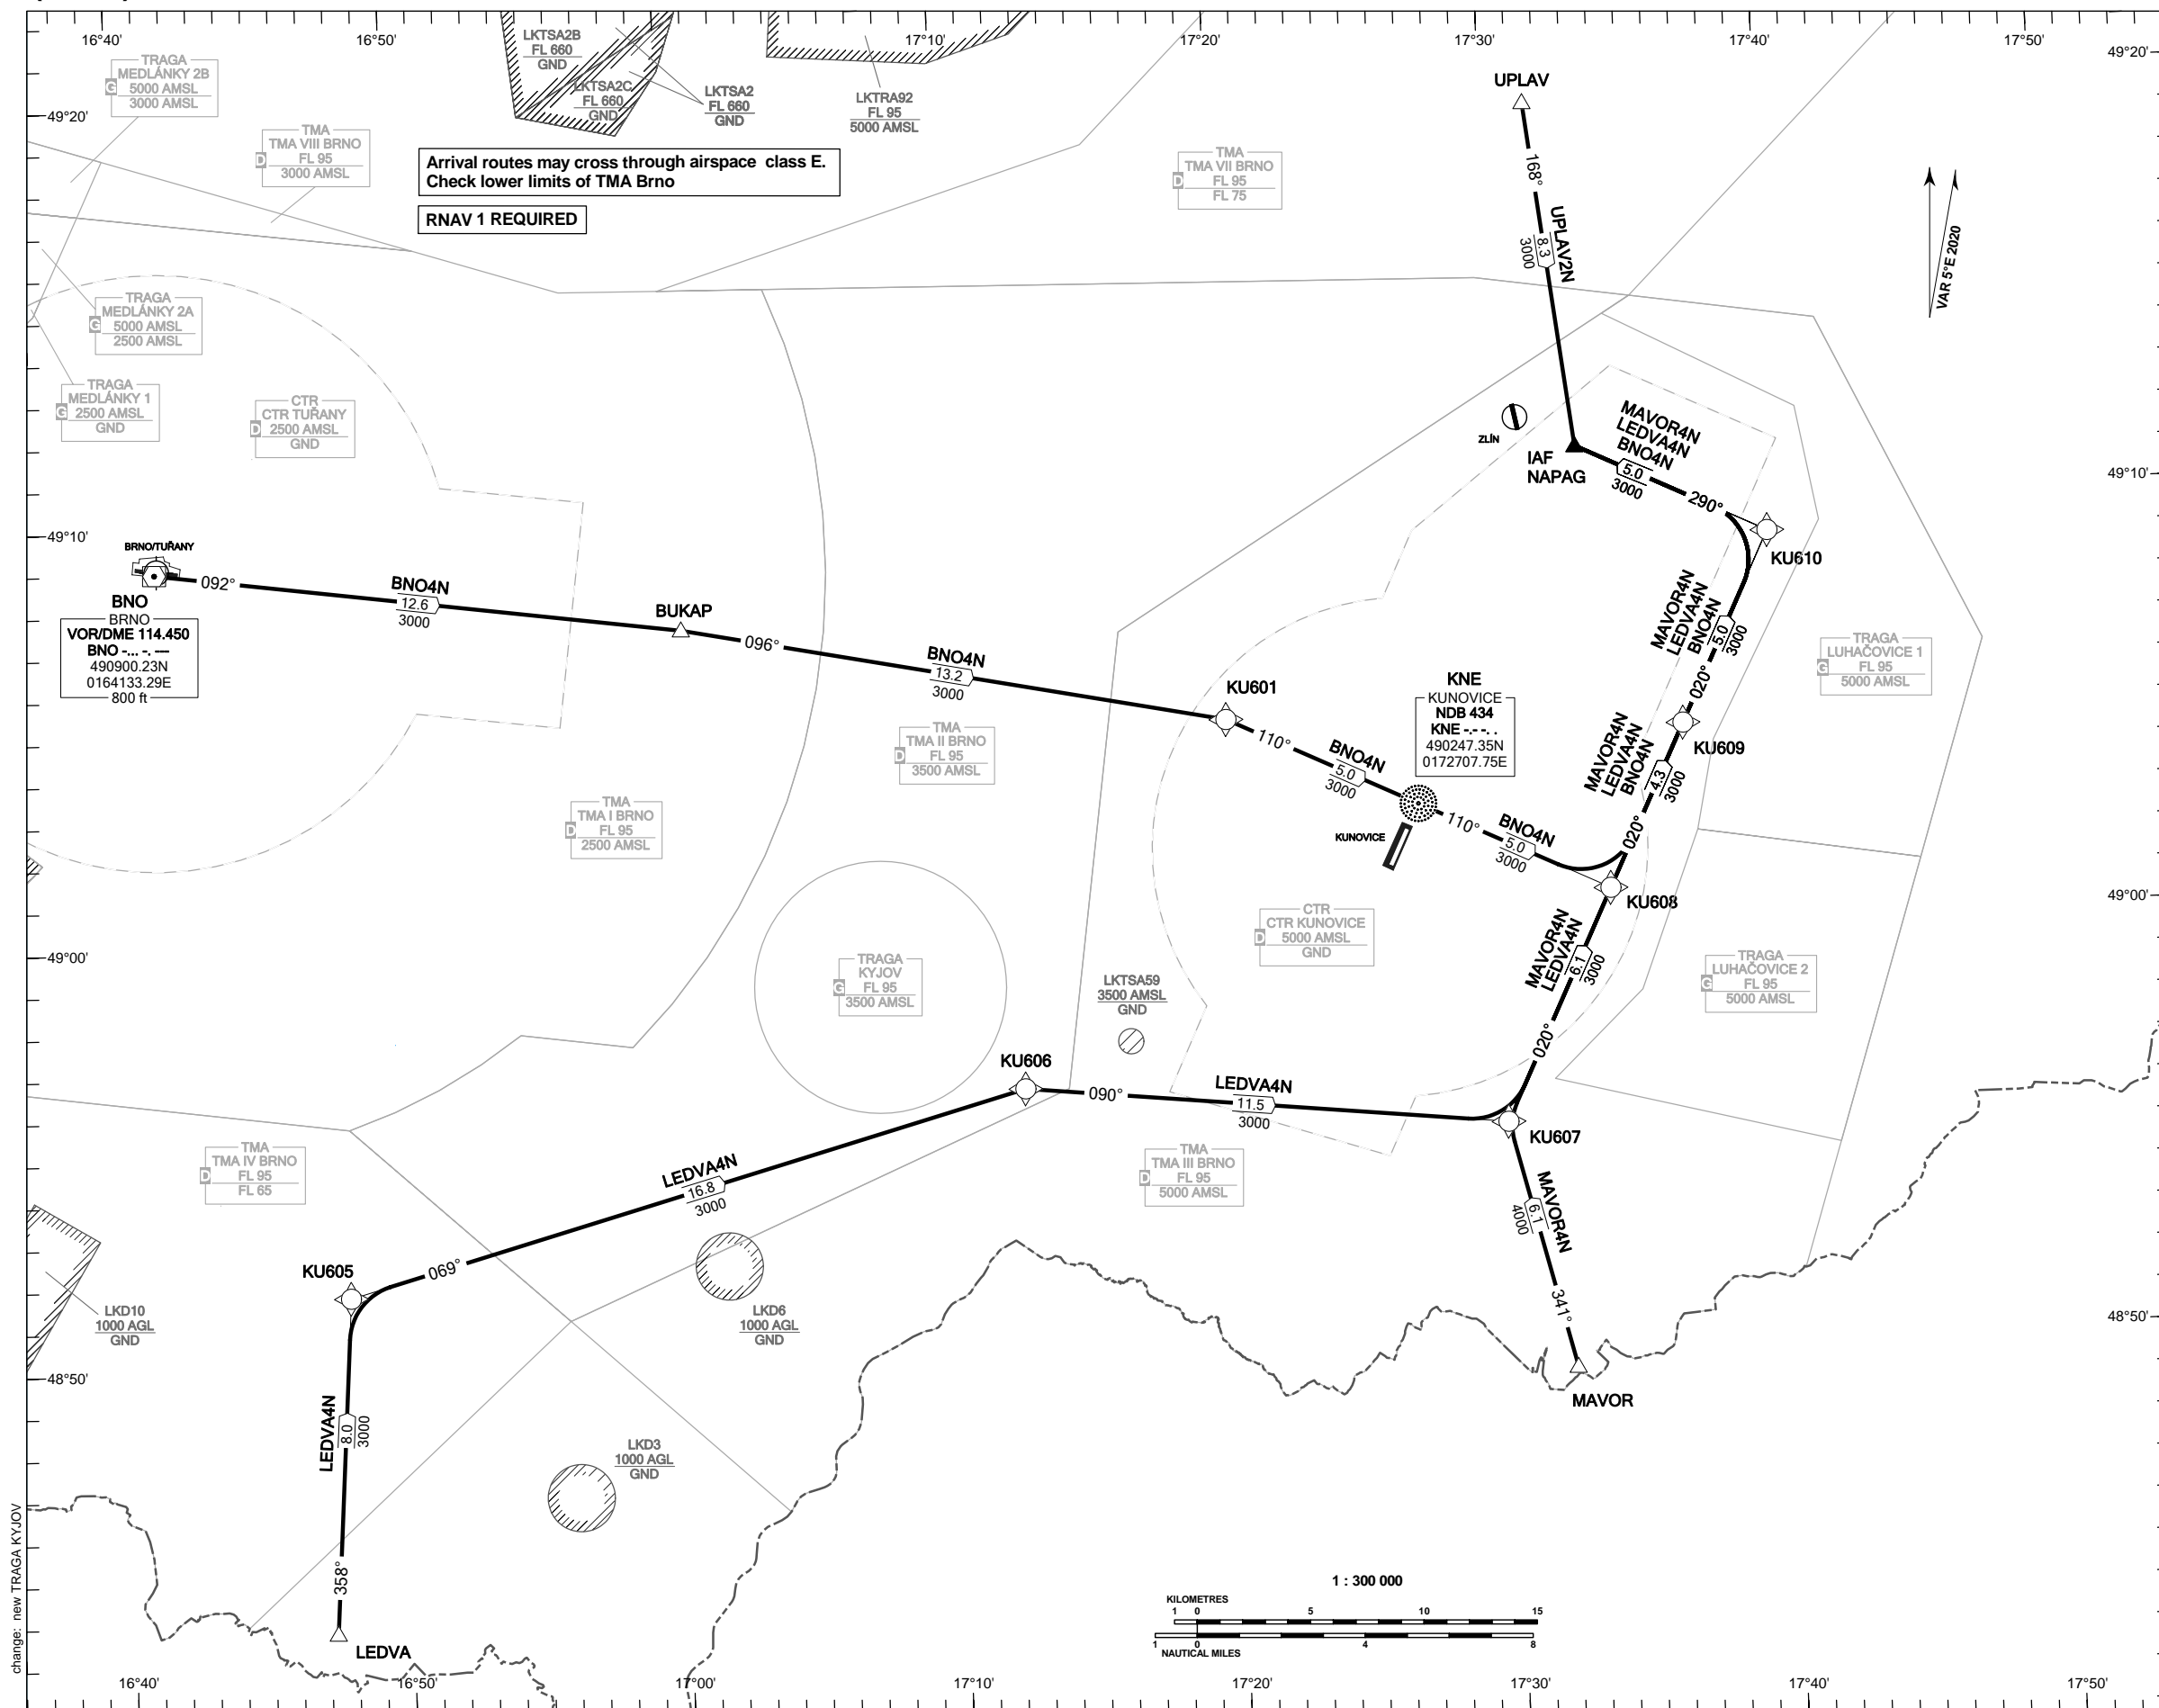

RNAV STANDARD ARRIVAL CHART INSTRUMENT

KUNOVICE

(STAR) - ICAO

RNAV STAR RWY 20C

PRAHA RADAR	127.350
KUNOVICE TOWER	120.105
EMERGENCY FREQ	121.500

MSA NDB KNE

BEARINGS, TRACKS AND RADIALS ARE MAGNETIC
ALTITUDES AND ELEVATIONS ARE IN FEET
DISTANCES ARE IN NM

TRANSITION ALTITUDE
5000