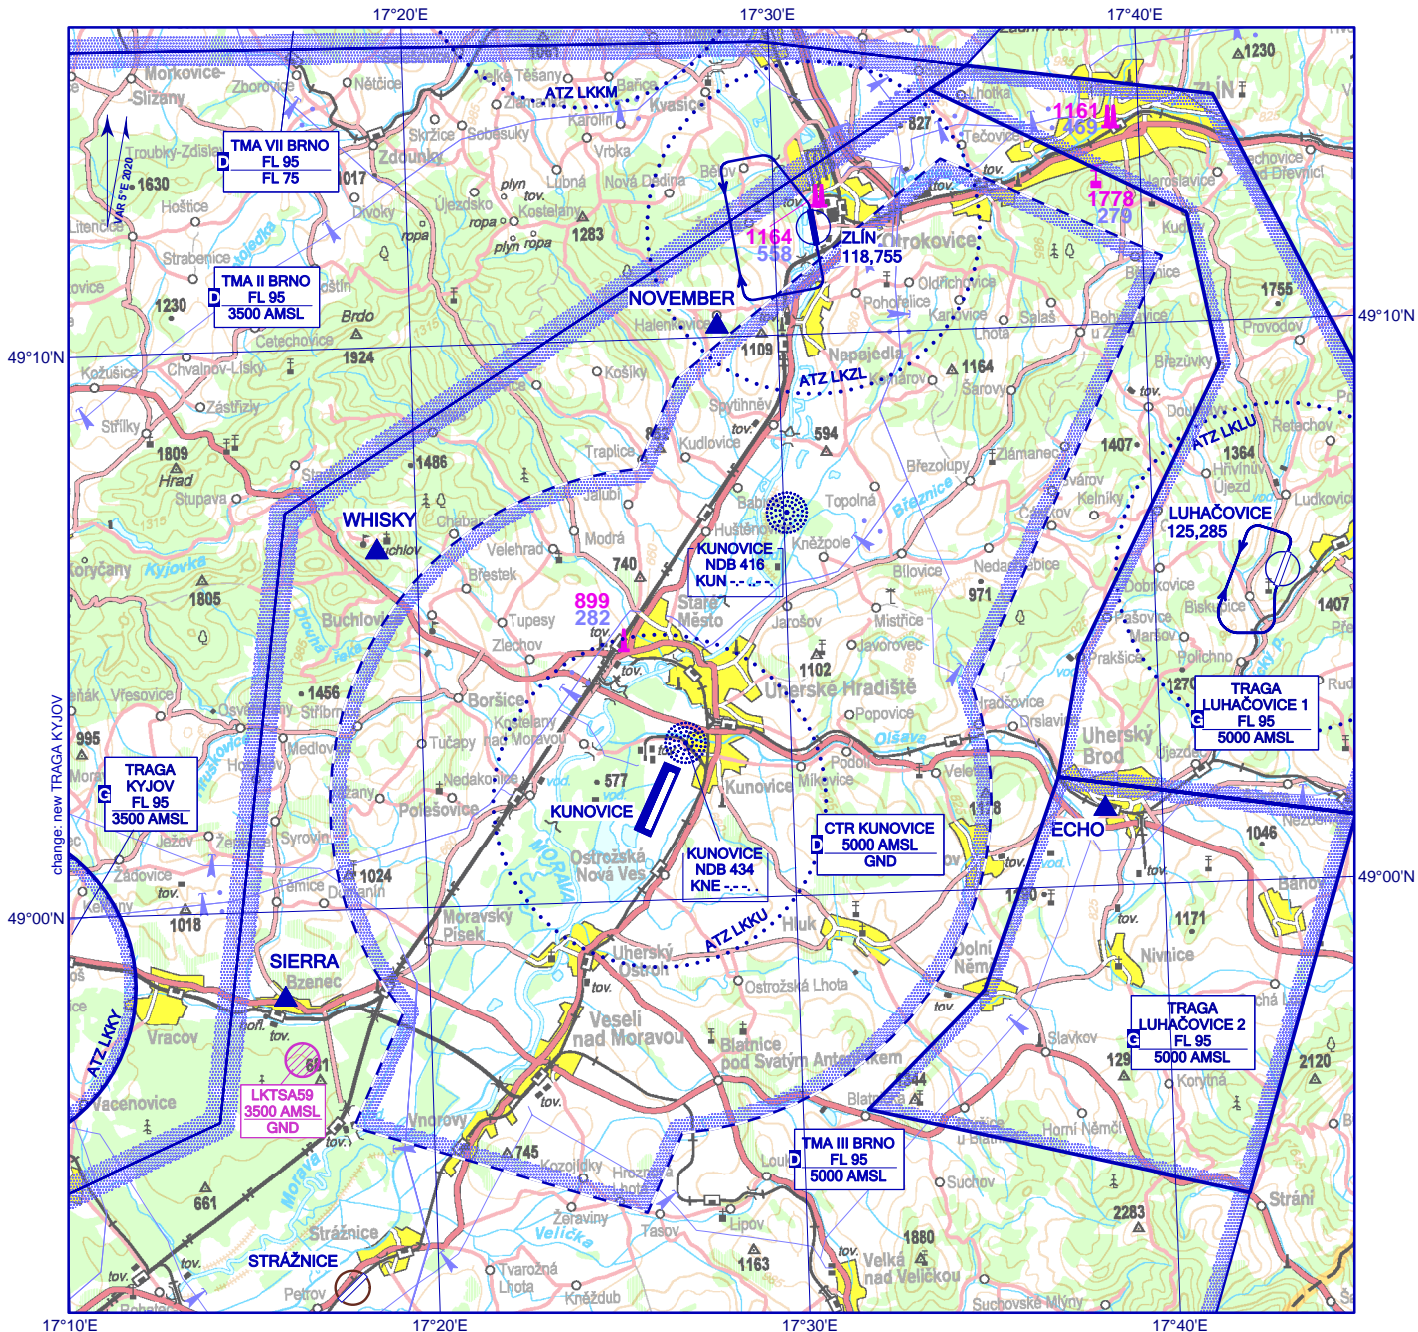

AD ELEV 581 ft / 177 m

VFR Arrivals and Departures Chart
KUNOVICE

BEARINGS ARE MAGNETIC
ALT AND ELEV IN FEET
DISTANCES ARE IN NM

PRAHA RADAR	127.350
KUNOVICE TOWER	120.105
KUNOVICE INFORMATION	120.105
EMERGENCY FREQ	121.500

ECHO	49 01 23 N 017 38 27 E
NOVEMBER	49 10 13 N 017 28 21 E
SIERRA	48 58 27 N 017 16 05 E
WHISKY	49 06 23 N 017 18 55 E

1 : 250 000

1502 Elevation of Top (AMSL) of obstacle
499 Height of Obstacle (AGL)