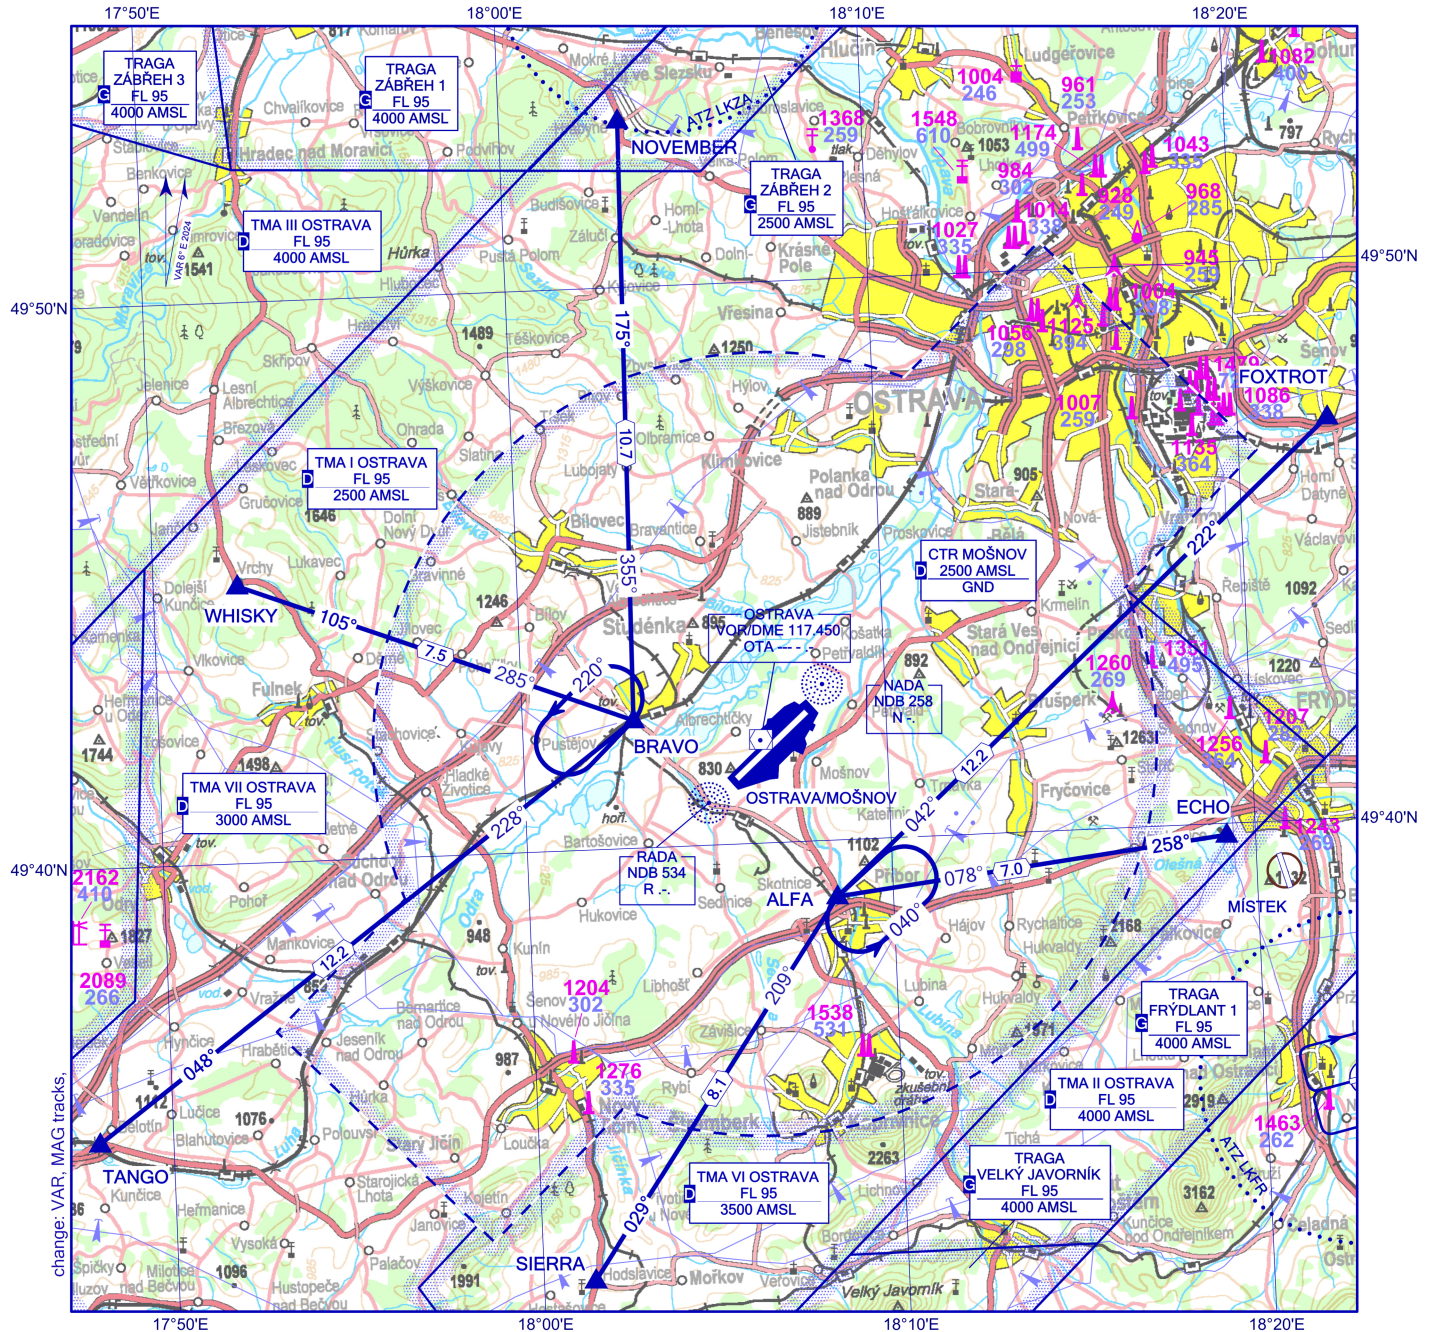

AD ELEV 842 ft / 257 m

VFR Arrivals and Departures Chart  
OSTRAVA/MOŠNOV

BEARINGS ARE MAGNETIC  
ALT AND ELEV IN FEET  
DISTANCES ARE IN NM

PRAHA RADAR	119.375
MOŠNOV DELIVERY	128.525
MOŠNOV TOWER	120.805
MOŠNOV ATIS	118.055
EMERGENCY FREQ	121.500

1502 Elevation of Top (AMSL) of obstacle  
499 Height of Obstacle (AGL)

**Waypoint sequence****Arrivals**

<i>Arrival</i>	<i>Waypoint sequence</i>
ECHO 1	ECHO - ALFA
FOXTROT 1	FOXTROT - ALFA
NOVEMBER 1	NOVEMBER - BRAVO
SIERRA 1	SIERRA - ALFA
TANGO 1	TANGO - BRAVO
WHISKY 1	WHISKY - BRAVO

**Departures**

<i>Departure</i>	<i>Waypoint sequence</i>
ECHO 1	ALFA - ECHO
FOXTROT 1	ALFA - FOXTROT
NOVEMBER 1	BRAVO - NOVEMBER
SIERRA 1	ALFA - SIERRA
TANGO 1	BRAVO - TANGO
WHISKY 1	BRAVO - WHISKY