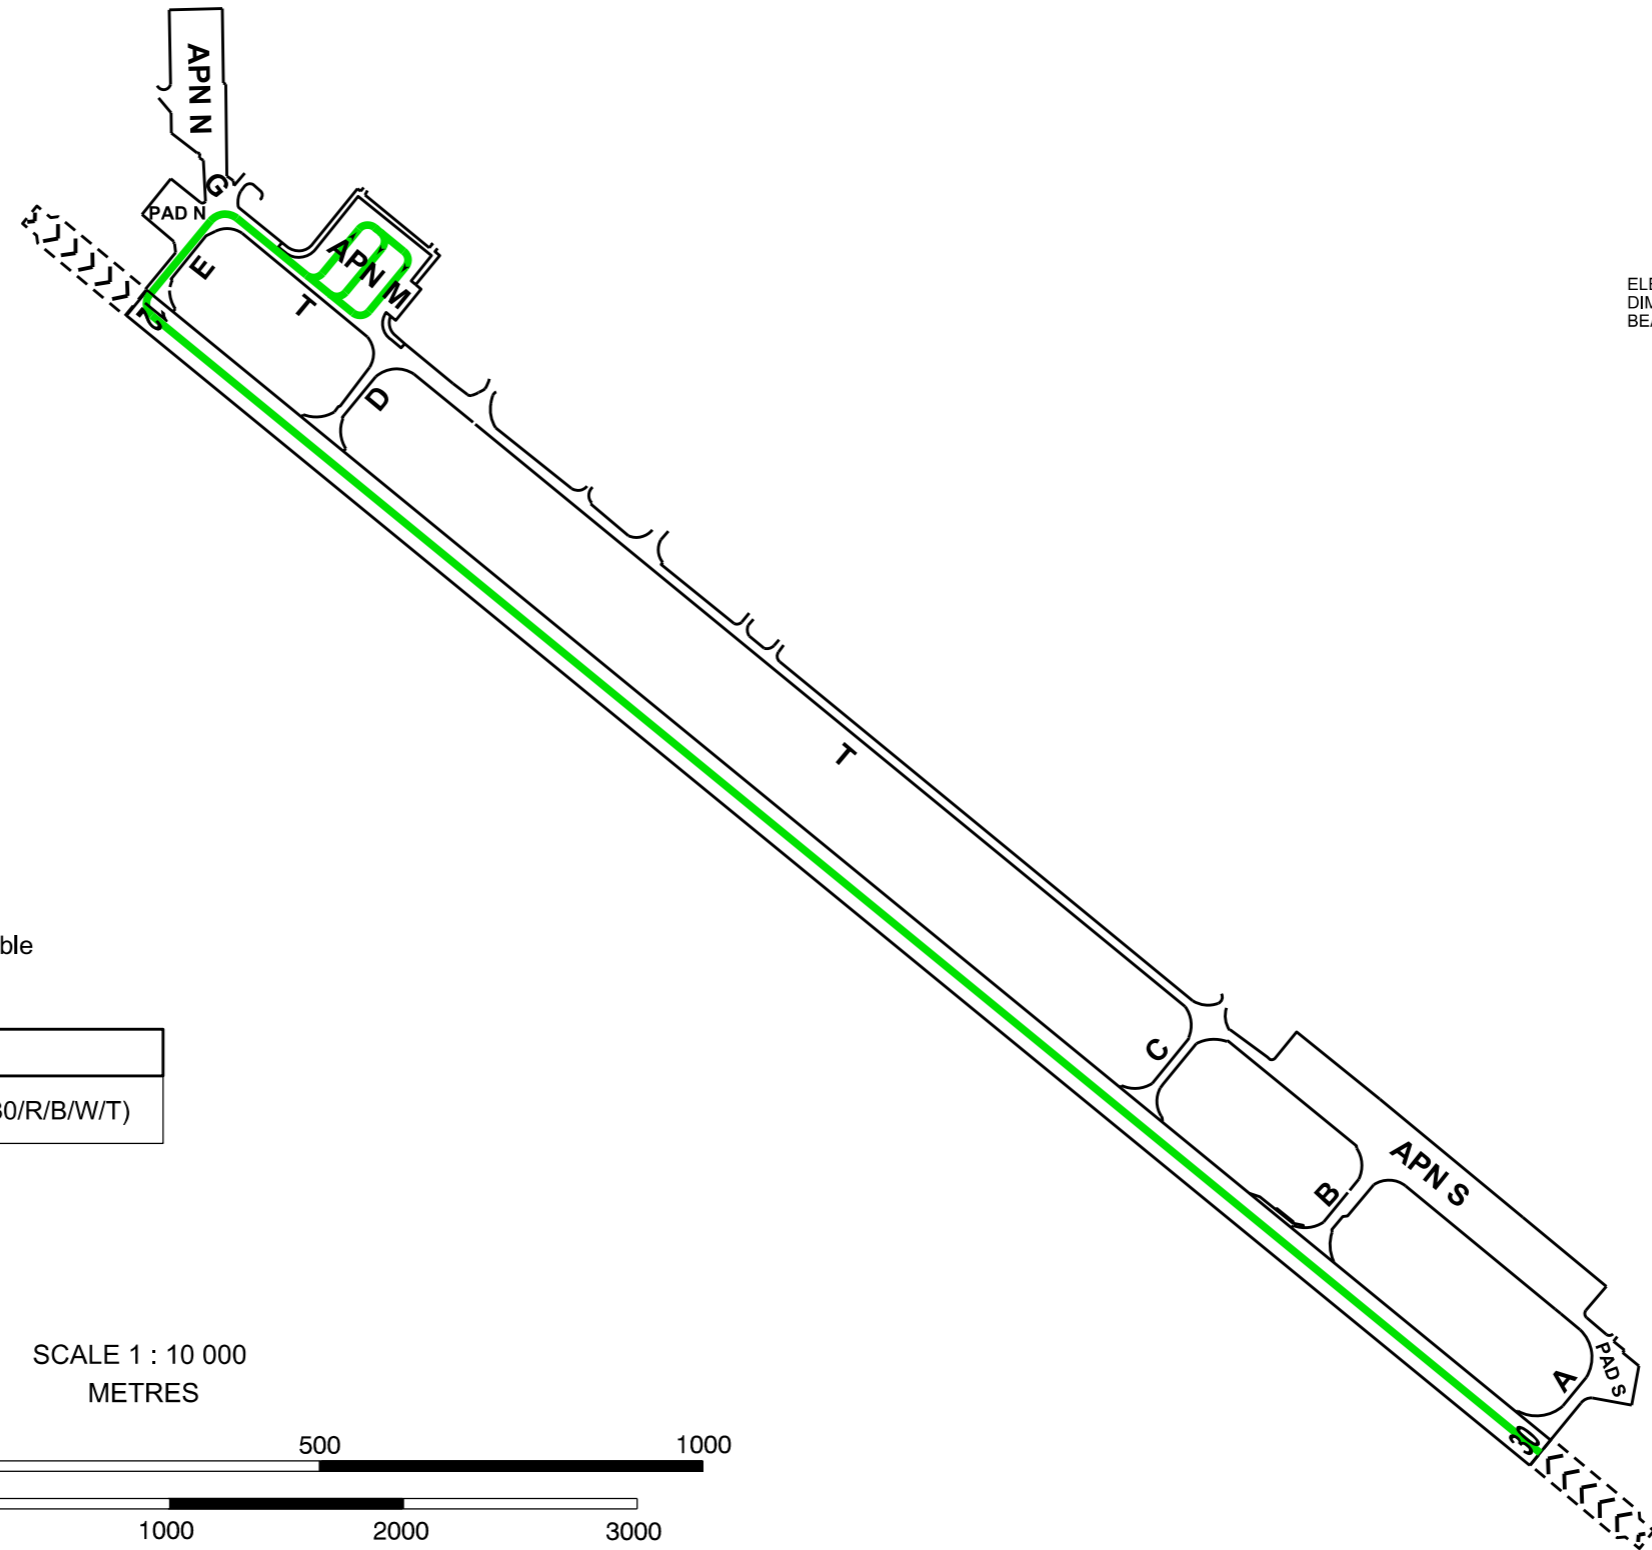

TAXI ROUTES FOR CRITICAL AIRCRAFT TYPES

NÁMĚŠŤ

ELEVATIONS IN FEET / METRES
DIMENSIONS IN METRES
BEARINGS ARE MAGNETIC

Pilots are requested to
- use minimum thrust during taxiing
- taxi with outer engines off if applicable

| LEGEND | |
|---|---------------------------------------|
|  | Available taxi route (ACN 30/R/B/W/T) |

SCALE 1 : 10 000
METRES

change: chart revision