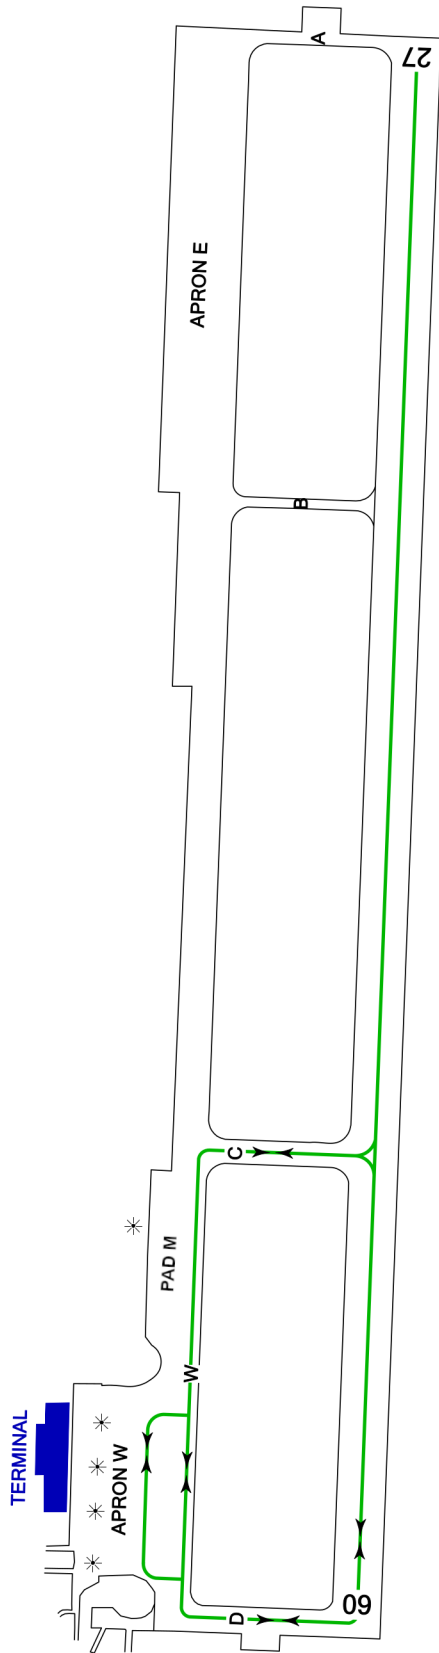

TAXI ROUTES FOR CRITICAL AIRCRAFT TYPES PARDUBICE

TOWER	120.155
	120.205 reserve

VAR 4° E 2020
ANNUAL RATE
OF CHANGE +8"

LEGEND
available taxi routes

Change: APRON M to PAD M