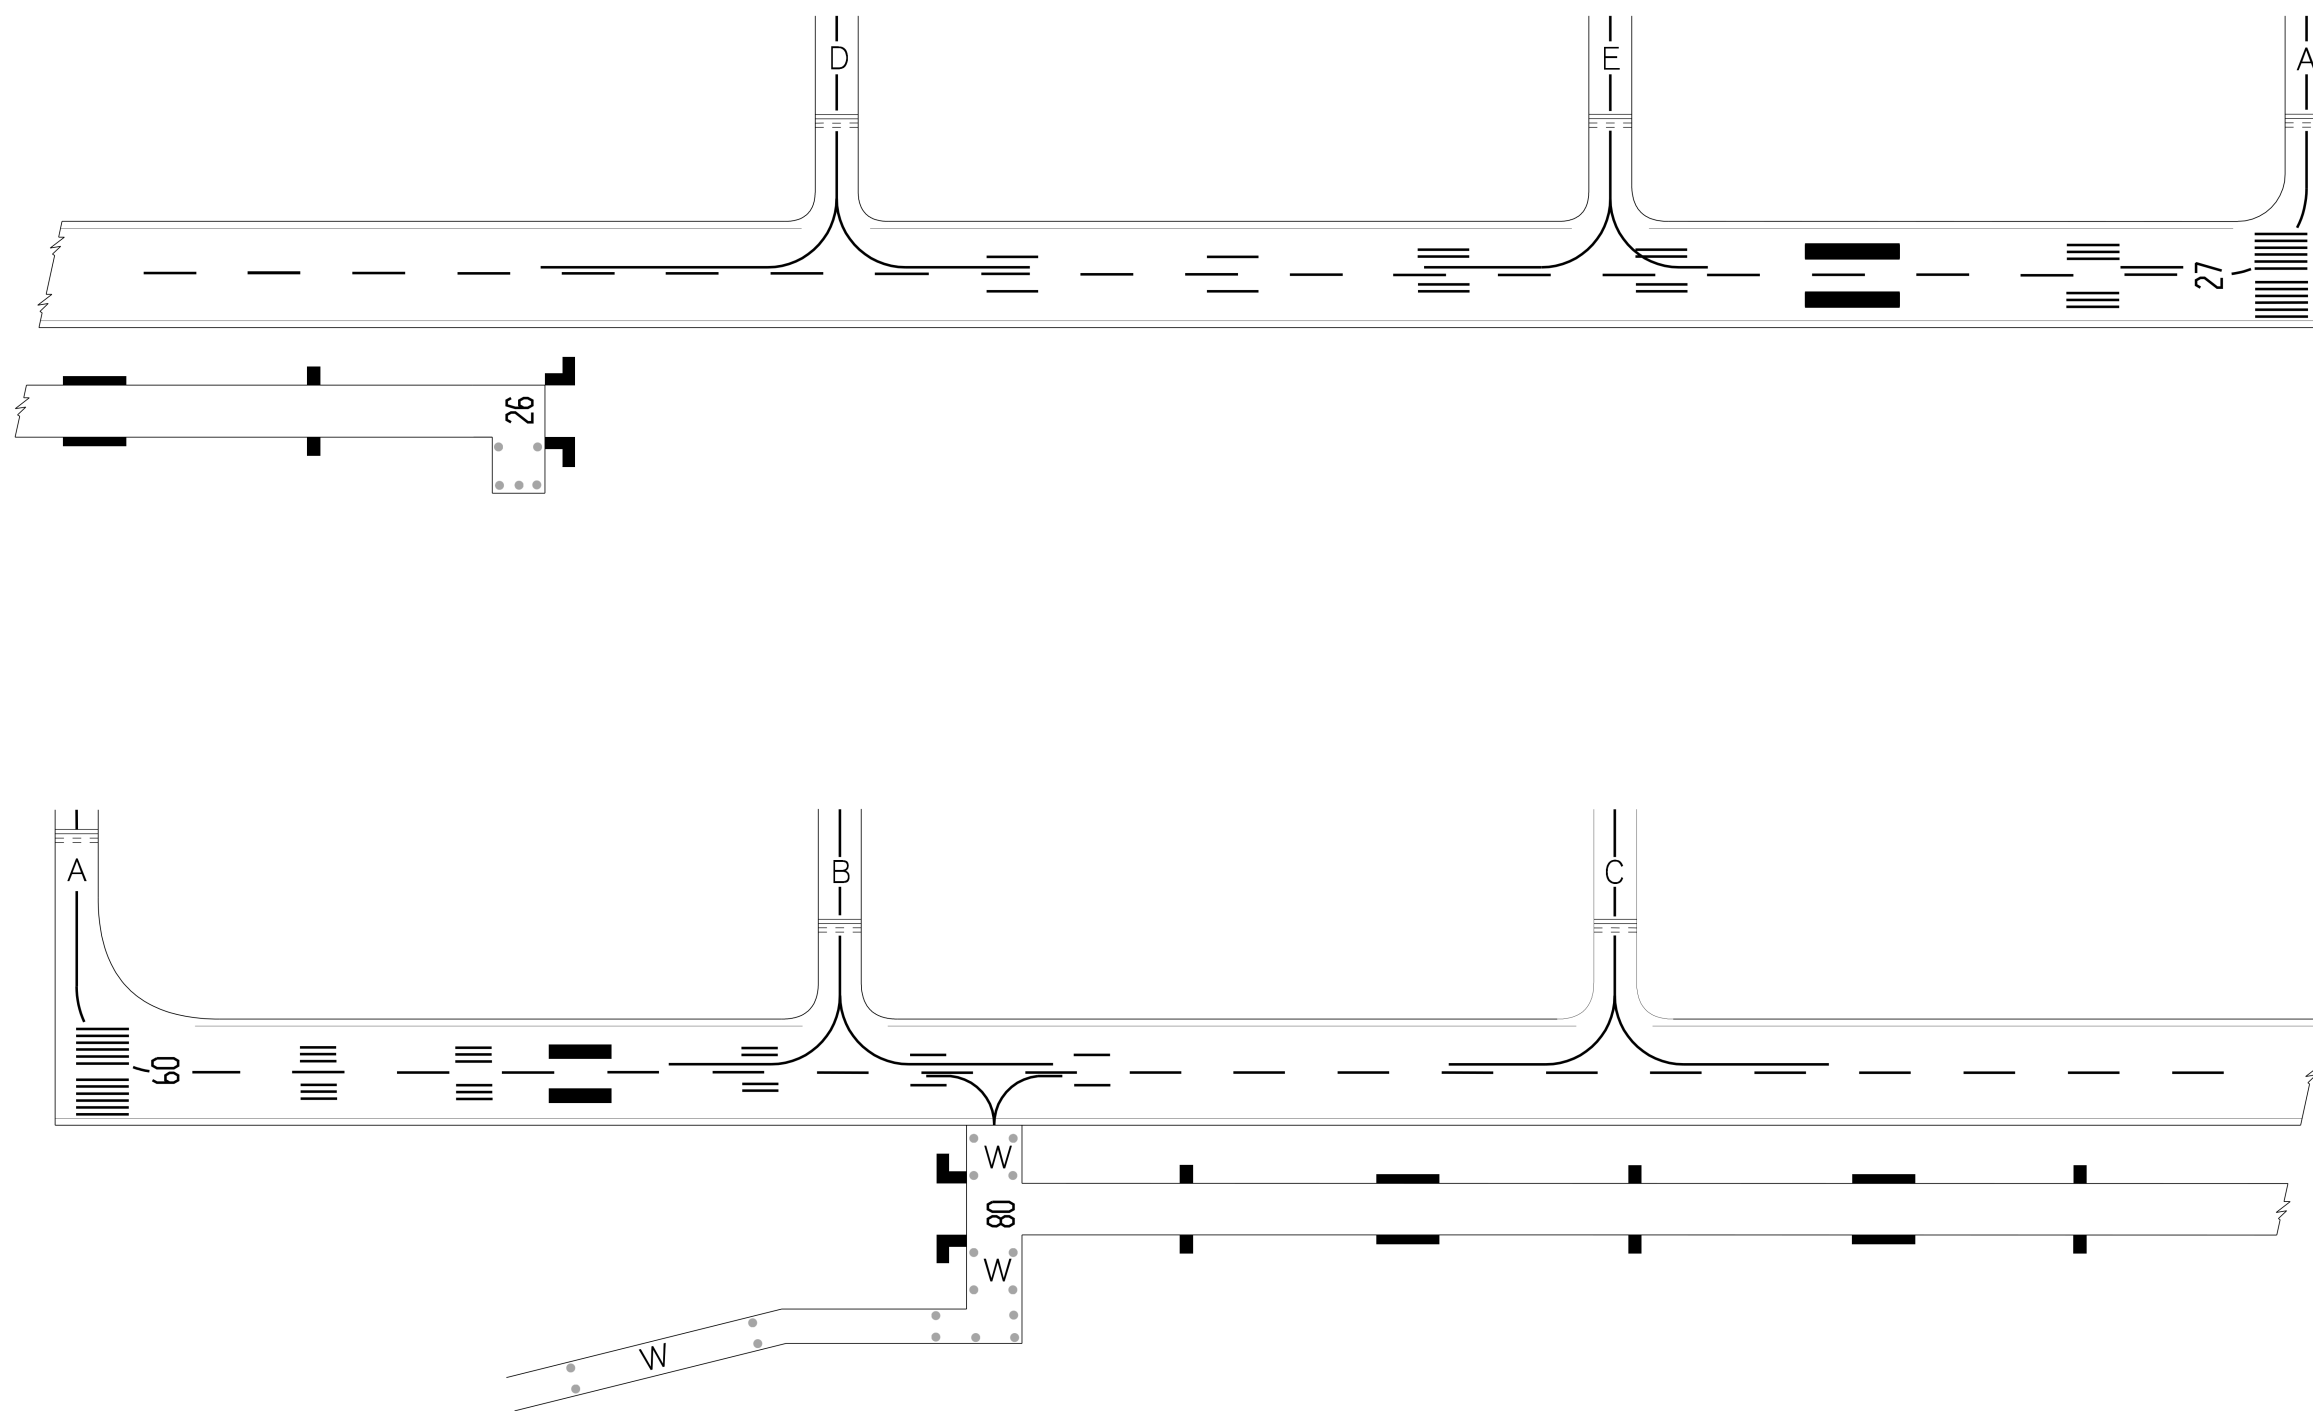

# AERODROME CHART - ICAO - MARKINGS ON MANOEUVRING AREA

## BRNO / Tuřany

change: new layout;  
previous change: markings on MANOEUVRING AREA on RWY 27