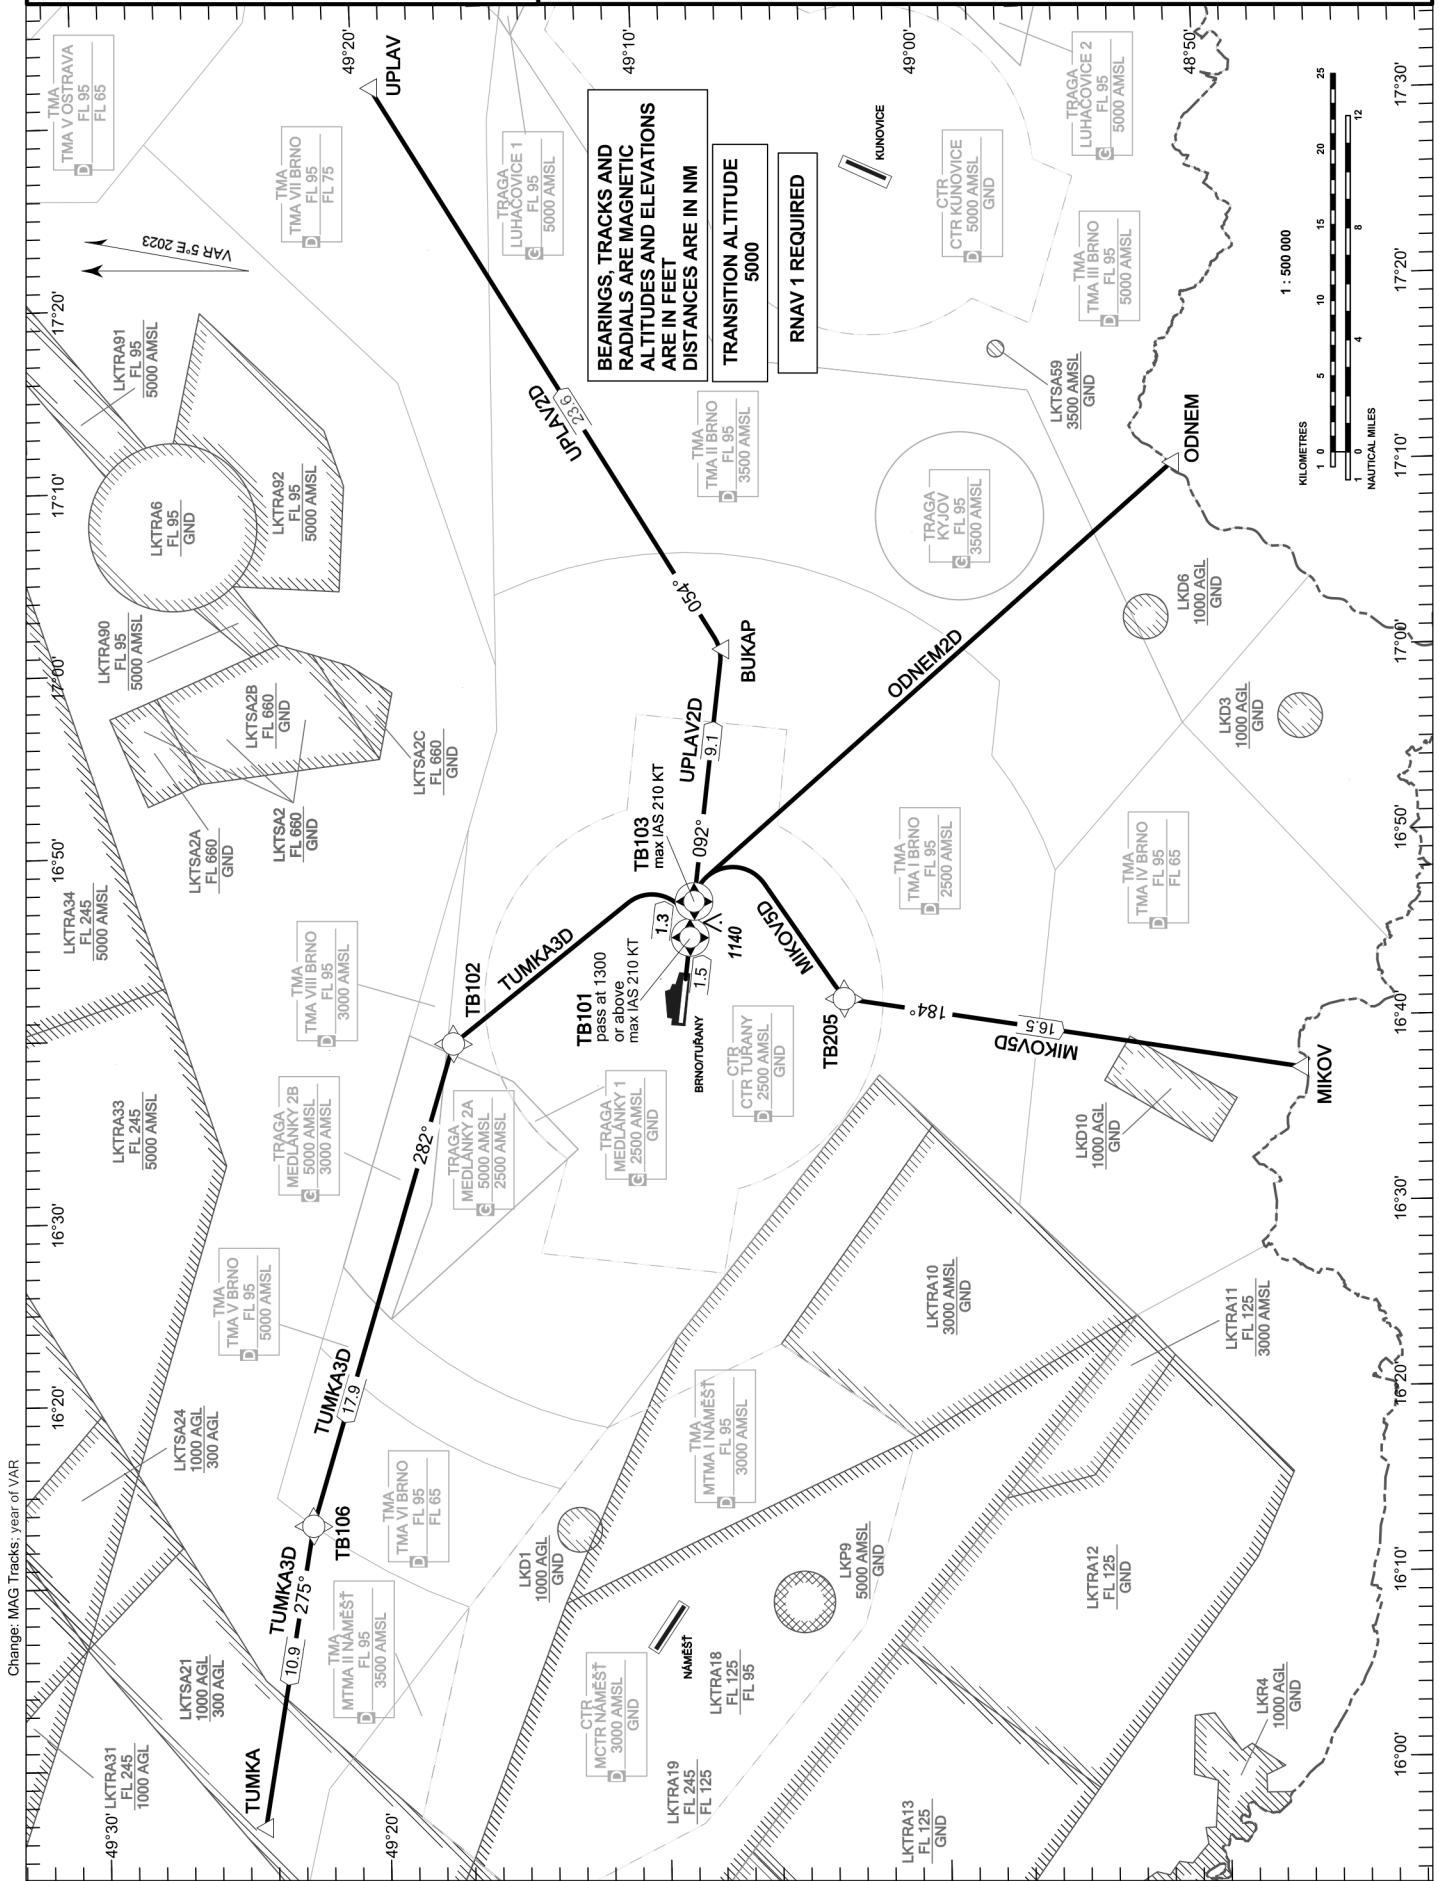

**RNAV STANDARD  
DEPARTURE CHART  
INSTRUMENT (SID) - ICAO**

PRAHA RADAR 127.350  
TUŘANY TOWER 119.605  
TUŘANY GROUND 125.430  
TUŘANY ATIS 131.105  
EMERGENCY FREQ 121.500

**BRNO/TUŘANY  
RWY 09**

Change: MAG Tracks: year of VAR