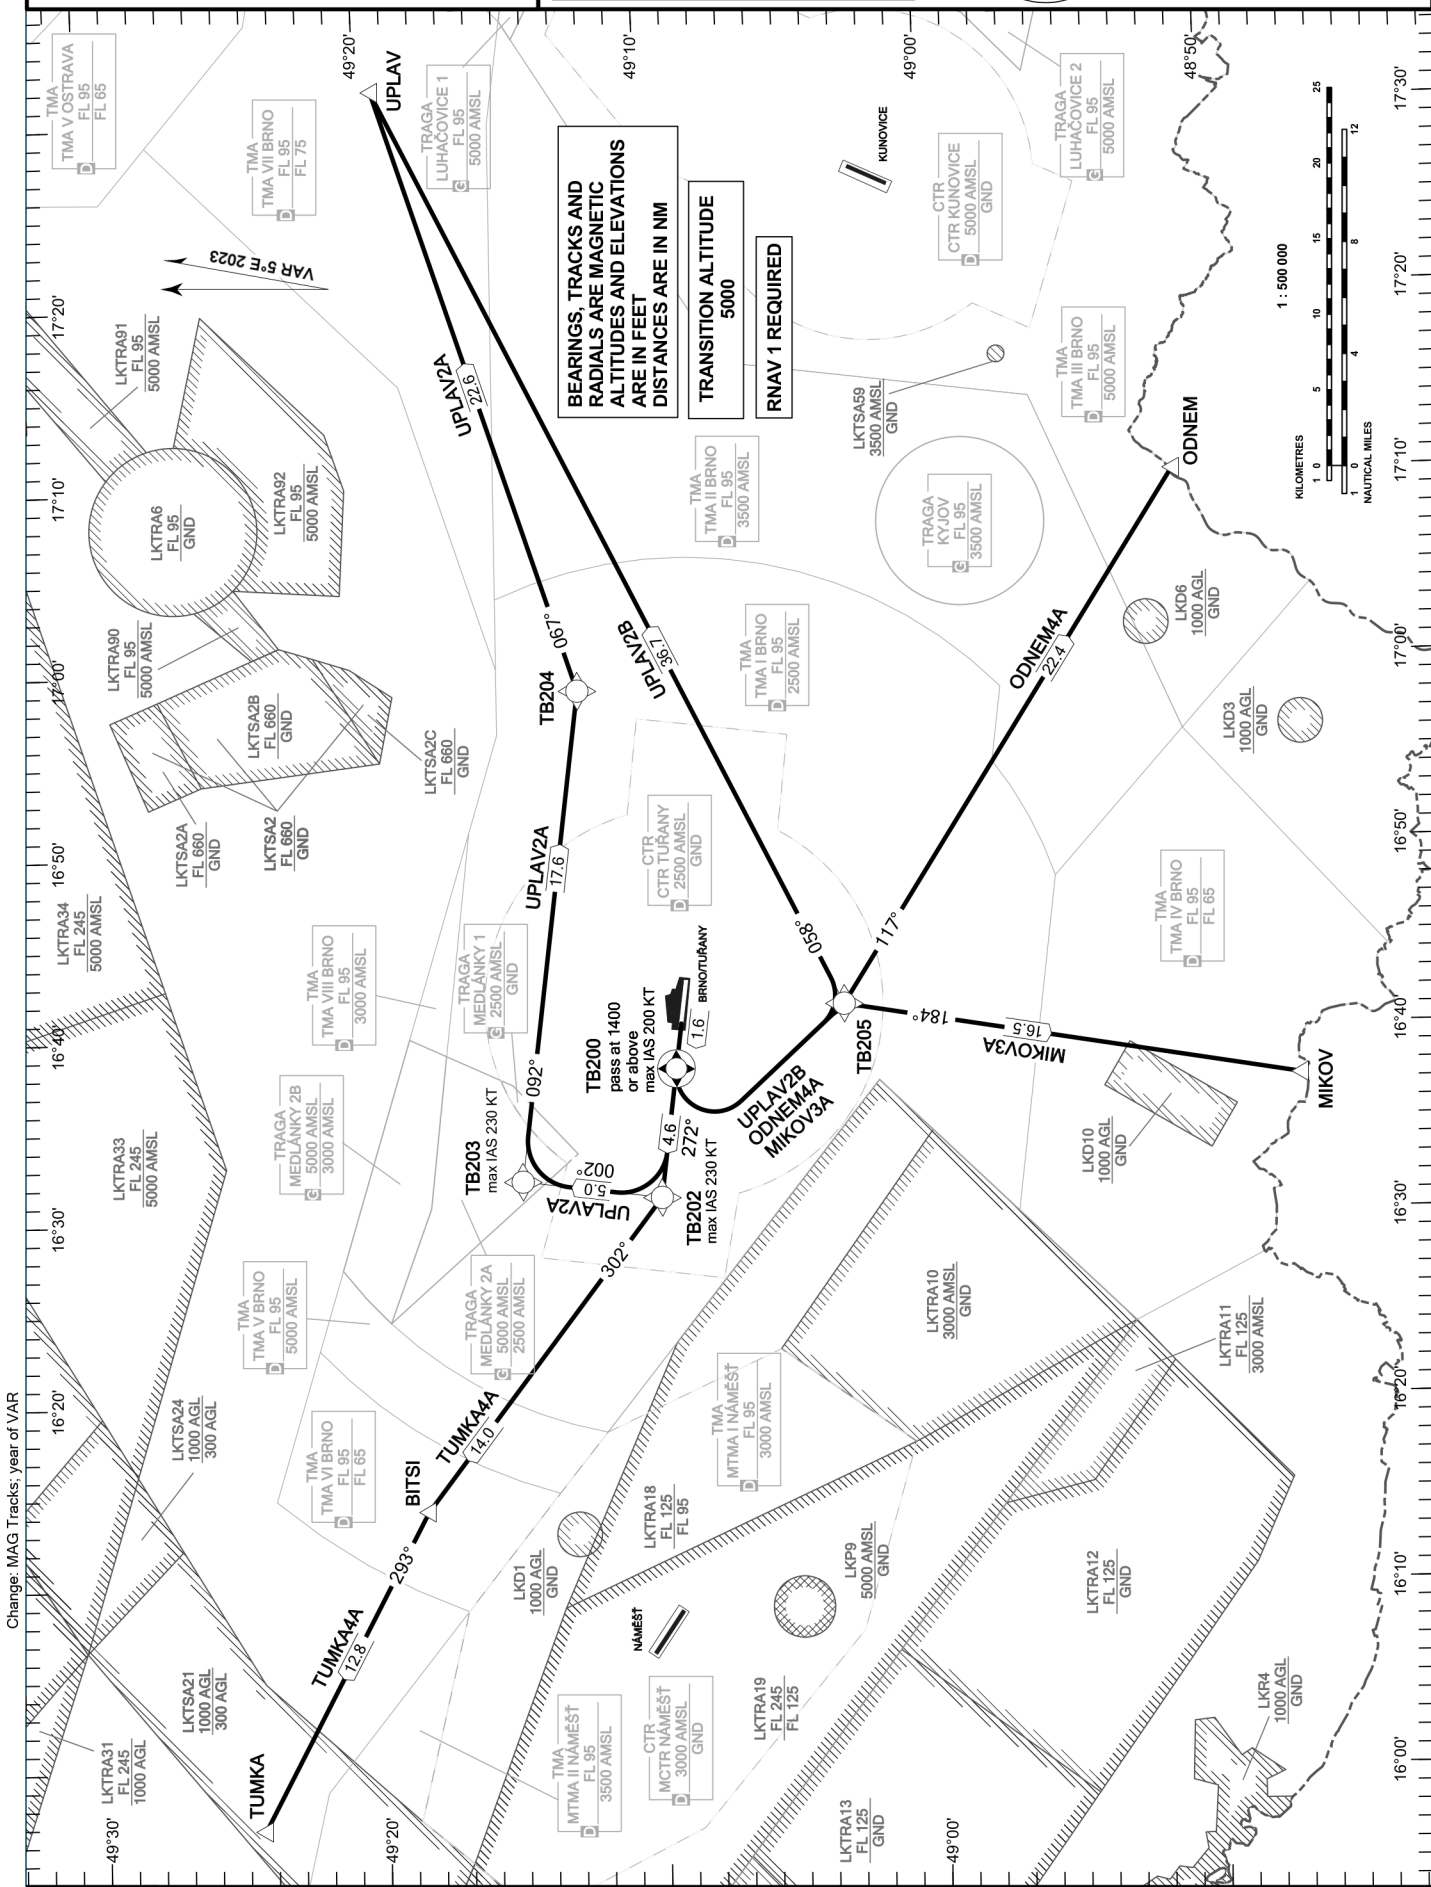

**RNAV STANDARD  
DEPARTURE CHART  
INSTRUMENT (SID) - ICAO**

PRAHA RADAR 127.350  
TUŘANY TOWER 119.605  
TUŘANY GROUND 125.430  
TUŘANY ATIS 131.105  
EMERGENCY FREQ 121.500

**BRNO/TUŘANY  
RWY 27**

Change: MAG Tracks: year of VAR