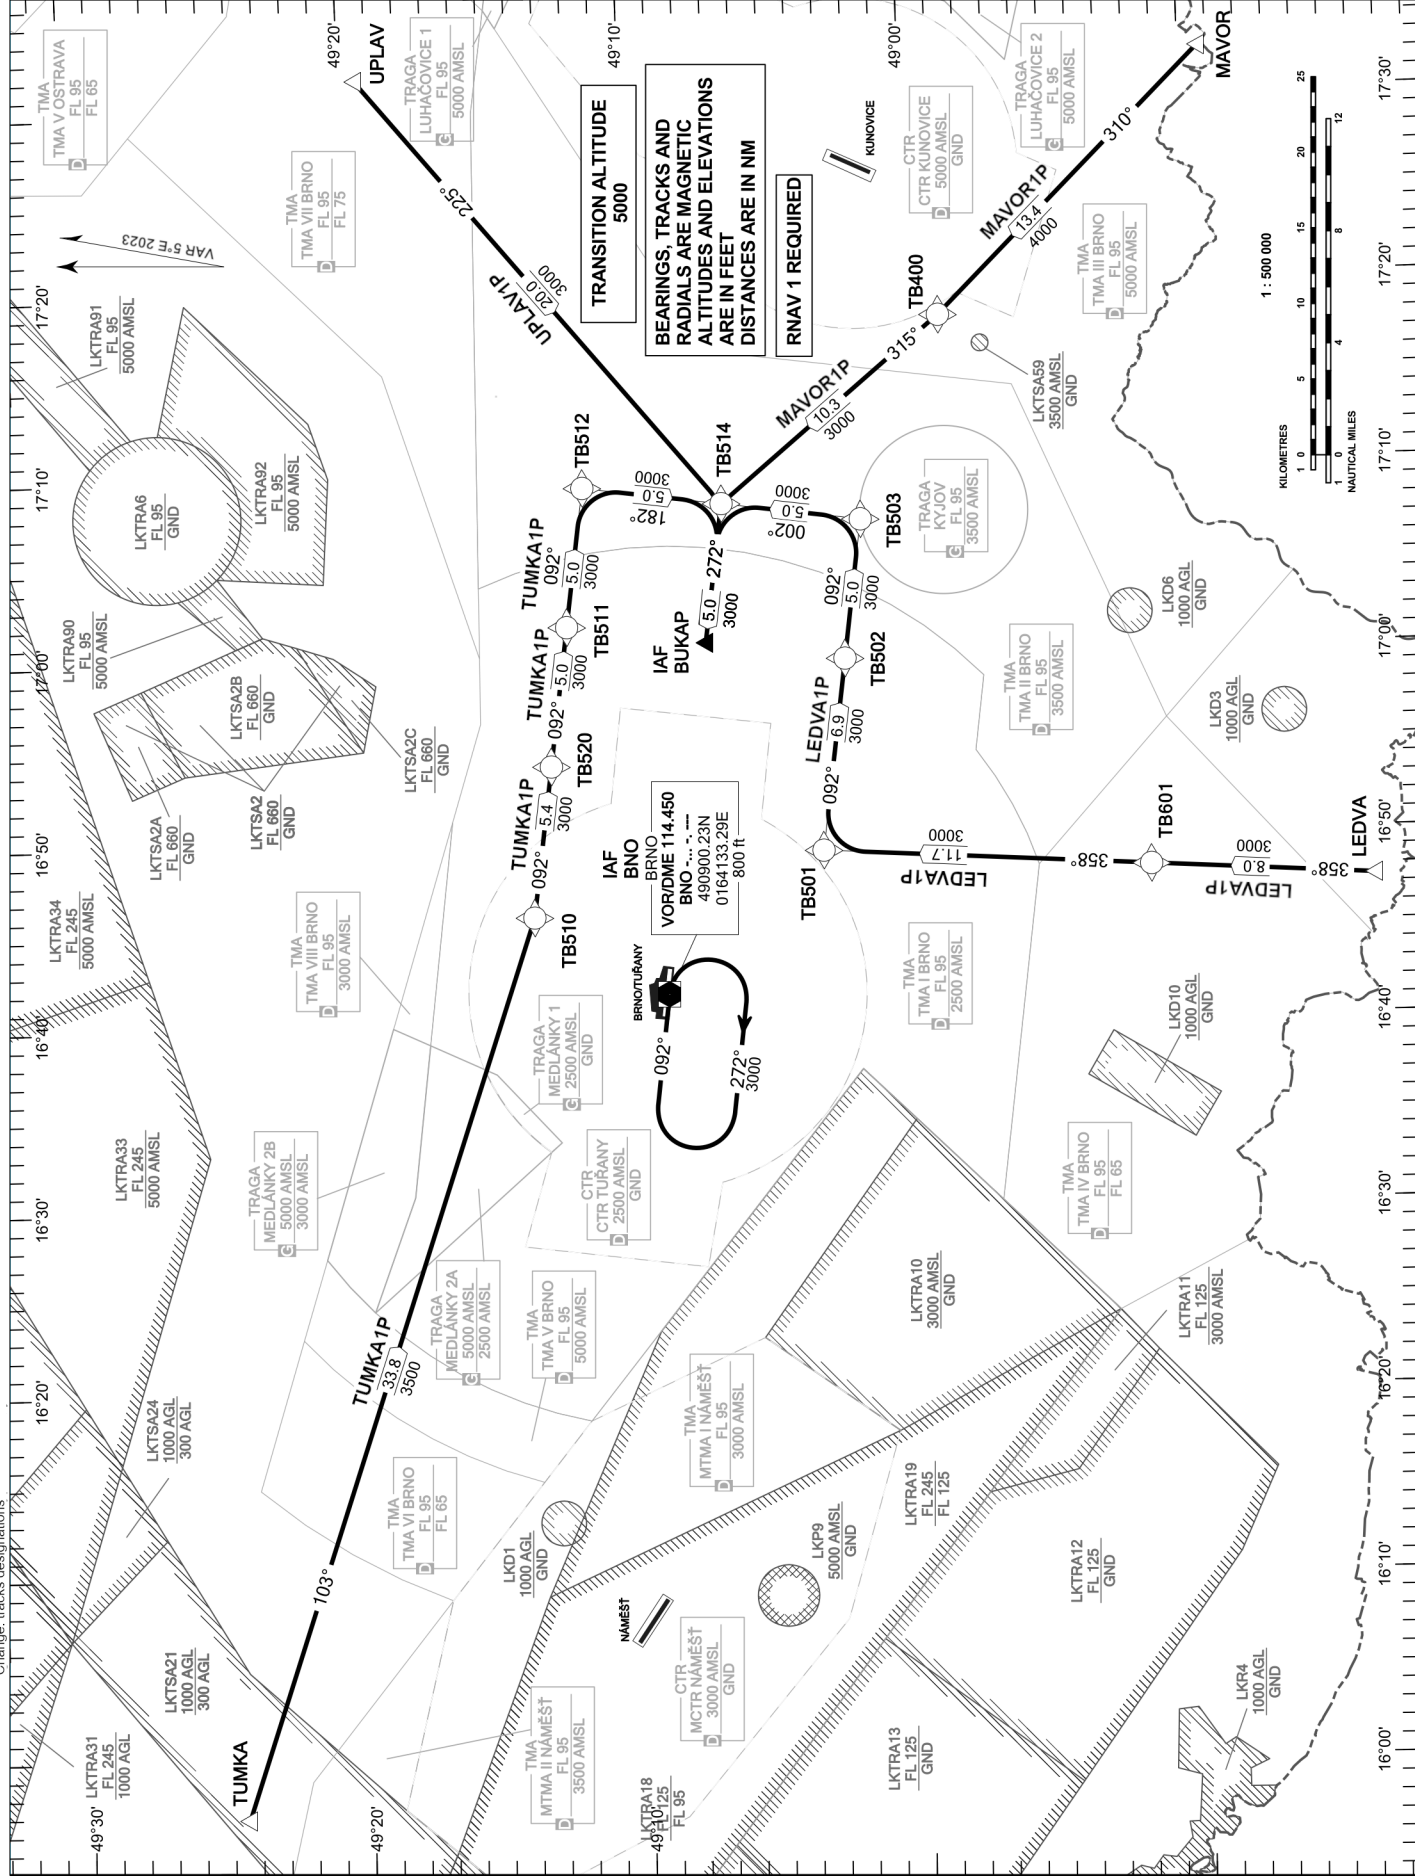

**RNAV STANDARD
ARRIVAL CHART
INSTRUMENT (STAR) - ICAO**

PRAHA RADAR	127.350
TUŘANY TOWER	119.605
TUŘANY GROUND	125.430
TUŘANY ATIS	131.105
EMERGENCY FREQ	121.500

**BRNO/TUŘANY
RWY 27**

Change: tracks designations