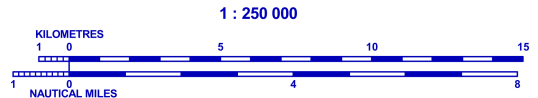

AD ELEV 778 ft /237 m

VFR Arrivals and Departures Chart  
BRNO/TUŘANY

BEARINGS ARE MAGNETIC  
ALT AND ELEV IN FEET  
DISTANCES ARE IN NM

PRAHA RADAR	127.350
TUŘANY TOWER	119.605
TUŘANY GROUND	125.430
TUŘANY ATIS	131.105
EMERGENCY FREQ	121.500

ALTITUDES IN BRACKETS  
ARE FOR NIGHT VFR FLIGHTS

1502 Elevation of Top (AMSL) of obstacle  
499 Height of Obstacle (AGL)

<b>Arrivals</b>	<b>Waypoint sequence</b>
ECHO 1 NOVEMBER 1 SIERRA 1 WHISKY 1 ZULU 1	ECHO - BRAVO NOVEMBER - BRAVO SIERRA - ALFA WHISKY - ALFA ZULU - ALFA
<b>Departures</b>	<b>Waypoint sequence</b>
ECHO 1 NOVEMBER 1 SIERRA 1 WHISKY 1 ZULU 1	BRAVO - ECHO BRAVO - NOVEMBER ALFA - SIERRA ALFA - WHISKY ALFA - ZULU