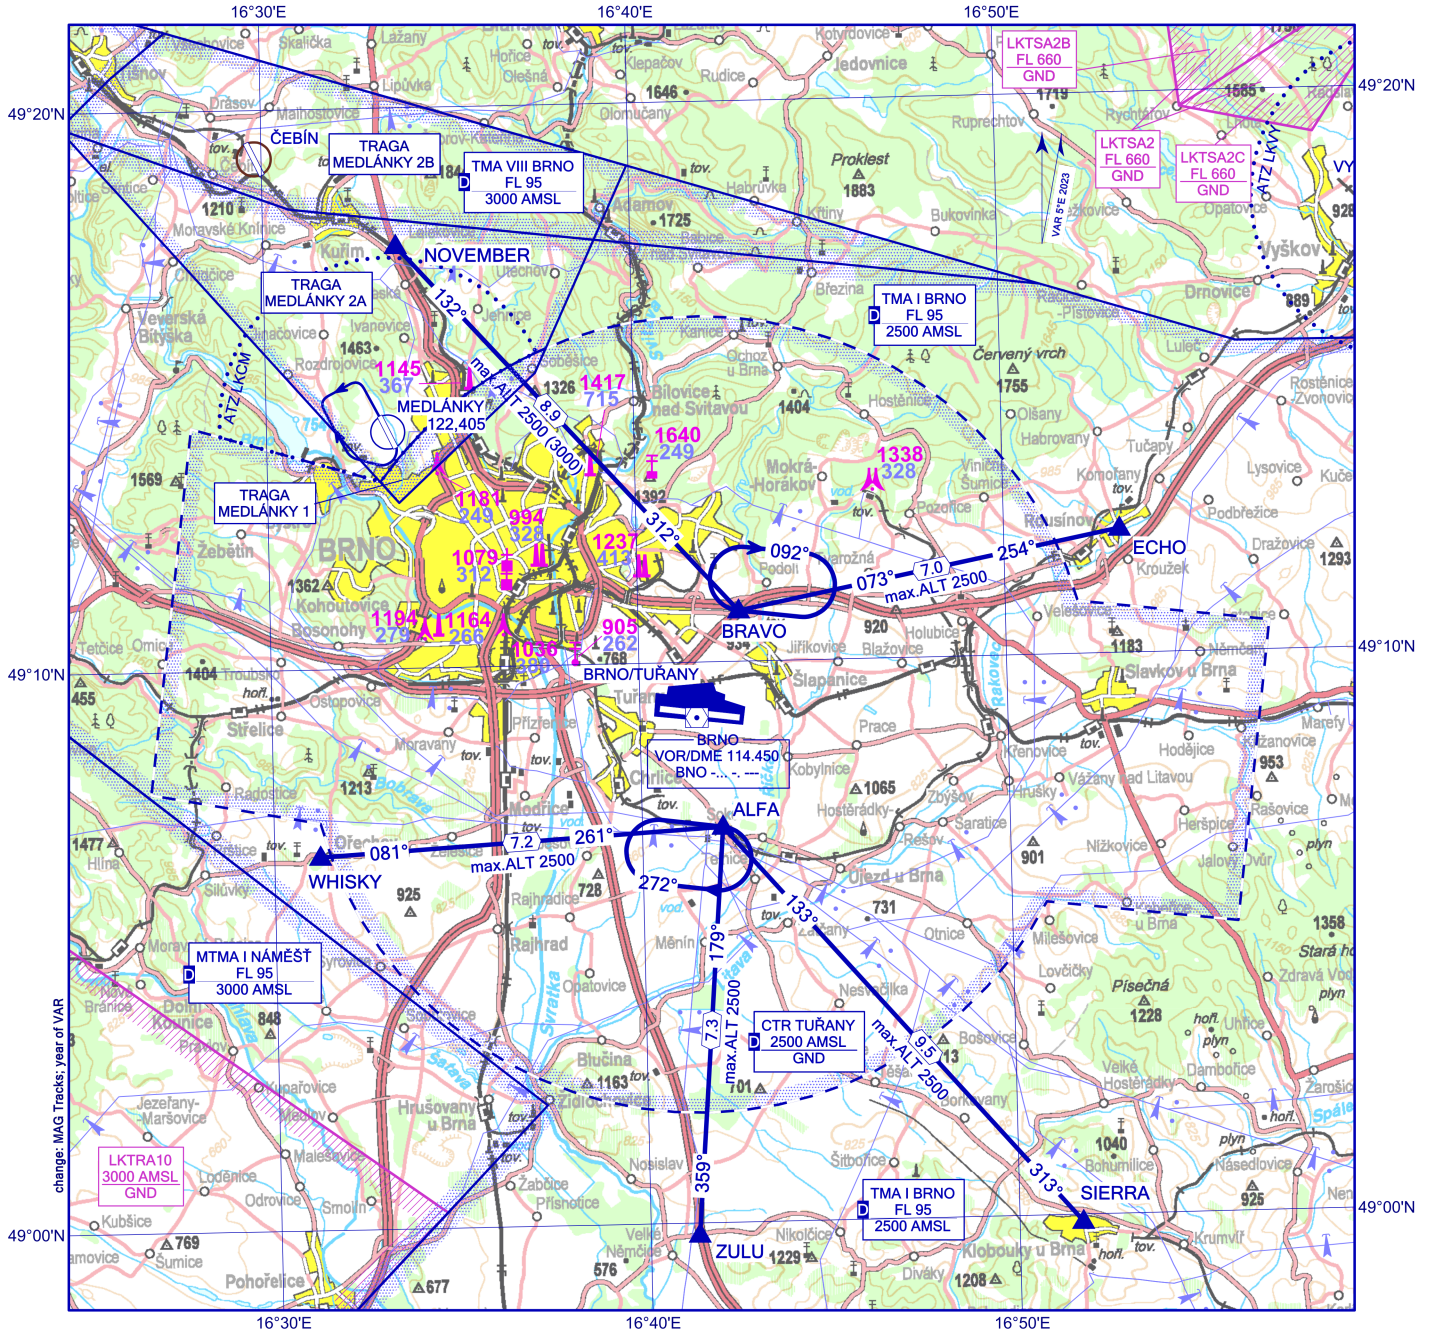

AD ELEV 778 ft /237 m

VFR Arrivals and Departures Chart  
BRNO/TUŘANY

BEARINGS ARE MAGNETIC  
ALT AND ELEV IN FEET  
DISTANCES ARE IN NM

PRAHA RADAR	127.350
TUŘANY TOWER	119.605
TUŘANY GROUND	125.430
TUŘANY ATIS	131.105
EMERGENCY FREQ	121.500

ALTITUDES IN BRACKETS  
ARE FOR NIGHT VFR FLIGHTS

1502 Elevation of Top (AMSL) of obstacle  
499 Height of Obstacle (AGL)

<b>Arrivals</b>	<b>Waypoint sequence</b>
ECHO 1 NOVEMBER 1 SIERRA 1 WHISKY 1 ZULU 1	ECHO - BRAVO NOVEMBER - BRAVO SIERRA - ALFA WHISKY - ALFA ZULU - ALFA
<b>Departures</b>	<b>Waypoint sequence</b>
ECHO 1 NOVEMBER 1 SIERRA 1 WHISKY 1 ZULU 1	BRAVO - ECHO BRAVO - NOVEMBER ALFA - SIERRA ALFA - WHISKY ALFA - ZULU