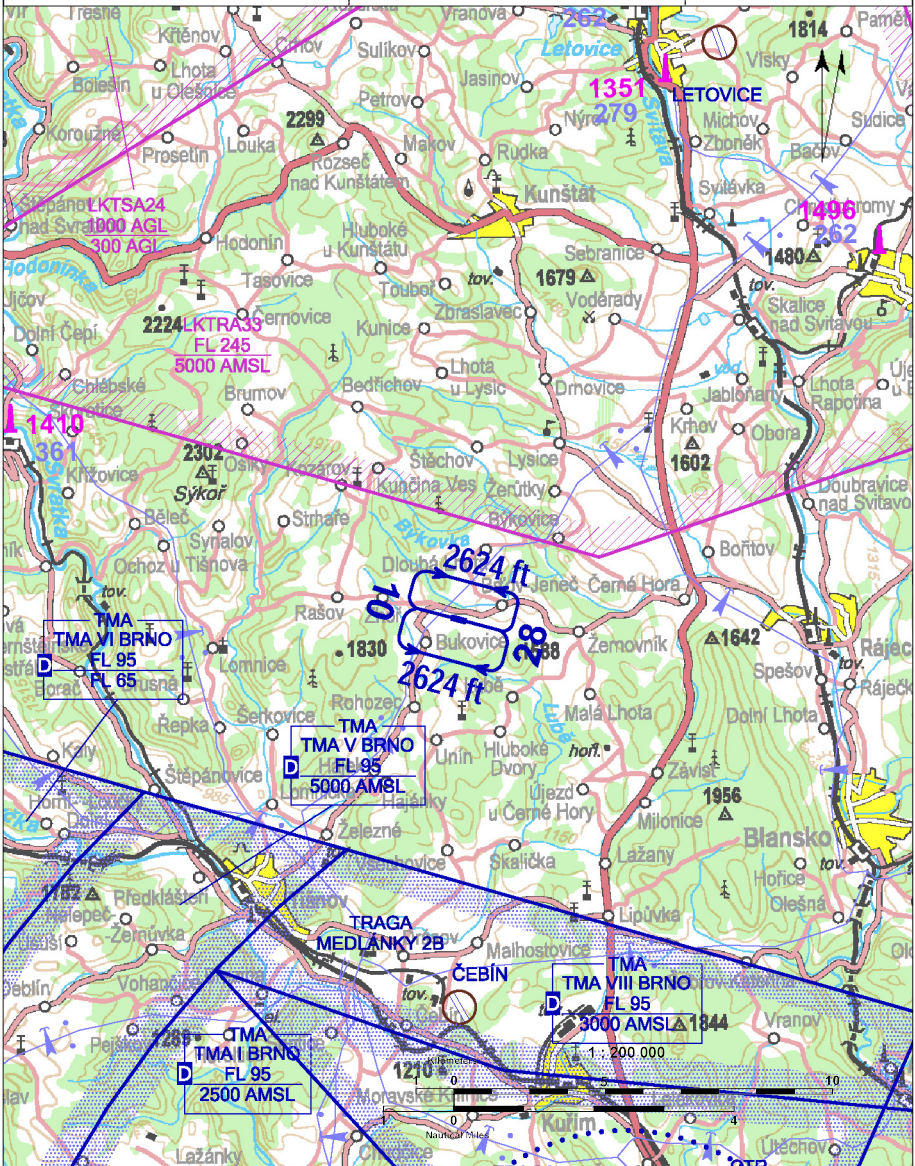

 BRŤOV RADIO Group frequency	125,830	Private SLZ field	 
		ARP: 49° 24' 39" N, 16° 29' 58" E ELEV: 1610 ft / 491 m	

 Possibility of waterlogged RWY in case of persistent rainfall. Necessary agreement with the operator. Do not overfly villages Zhoř, Bukovice and Brťov-Jeneč in lower height than 1000 ft (300 m) AGL.