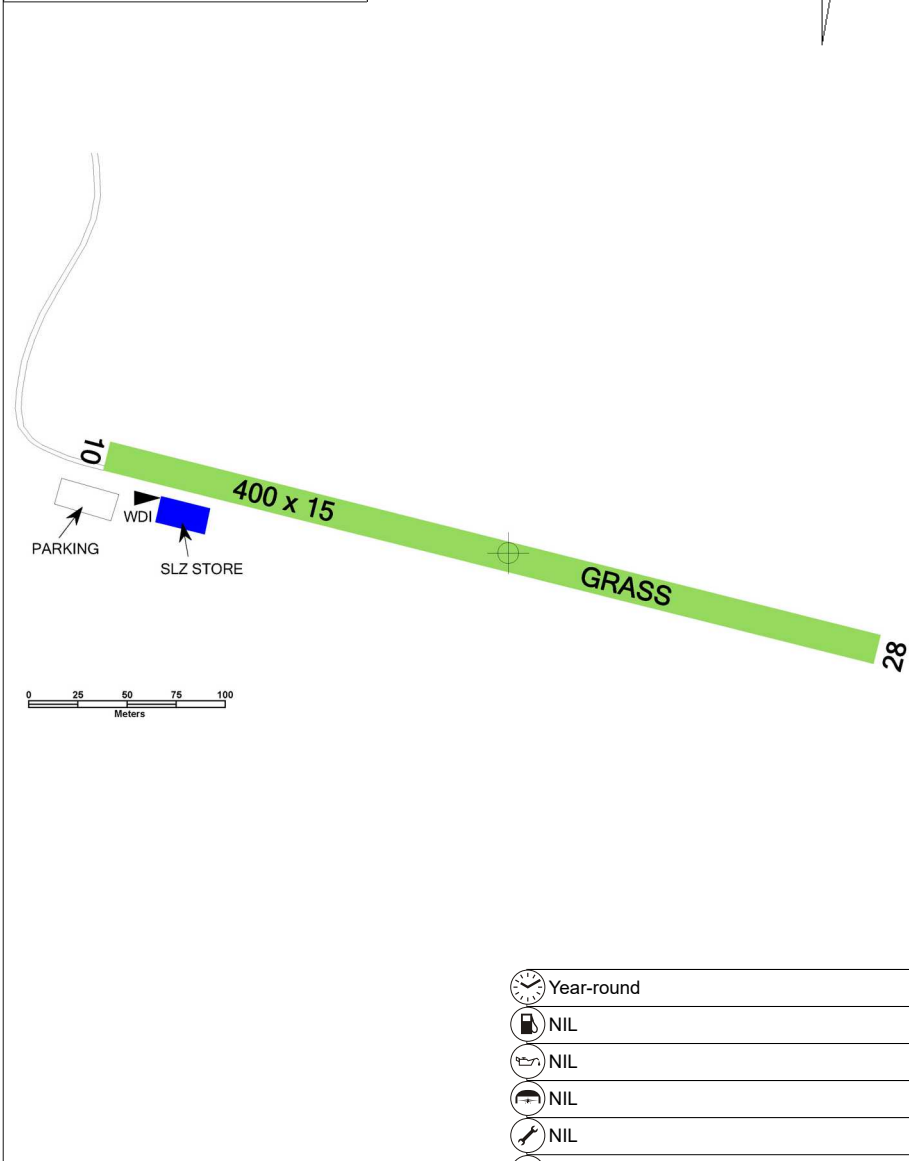

BRŤOV
RADIO   **125,830**
Group frequency

Pavel Procházka
Šerkovice 86, 666 01 Tišnov,
☎ +420 608 564 734, prochazkap@lkbrtov.cz