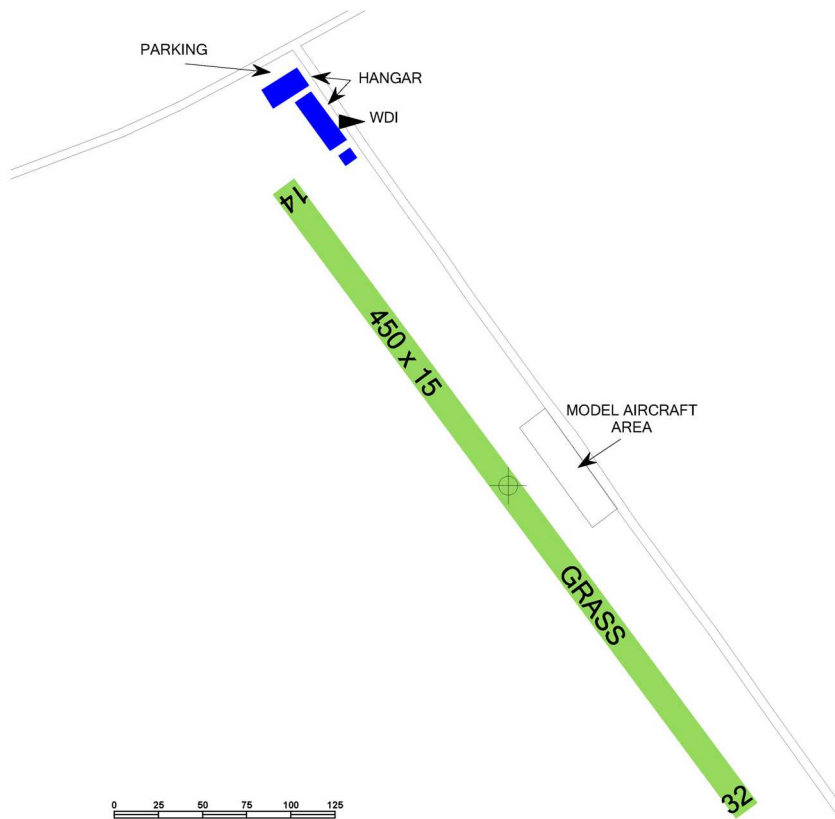

DĚTRICHOV RADIO **125,830**
Group frequency

	Year-round
	On request
	On request
	NIL
	NIL
	On request
	NIL
	NIL

Vladimír Linhart
Školní 203, 783 49 Lutín, ☎ +420 605 375 124,
ladik55@seznam.cz