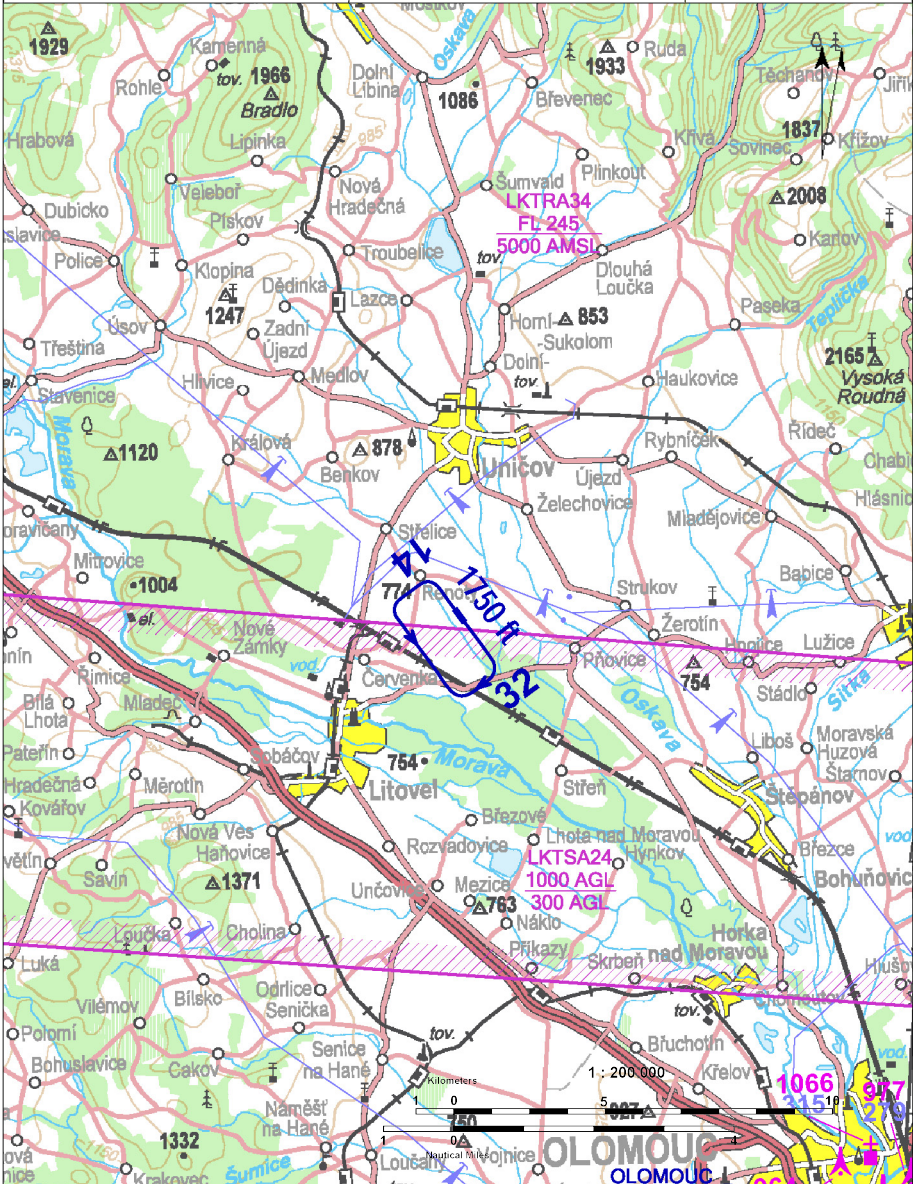

 <b>DĚTRICHOV RADIO</b> <b>125,830</b> Group frequency	<b>Private SLZ field</b>	 
	<b>ARP: 49° 43' 45" N, 17° 07' 05" E</b> <b>ELEV: 751 ft / 229 m</b>	

**!** Frequent operation of modelers. Area LKTSA24 Březová is to the south of the field.