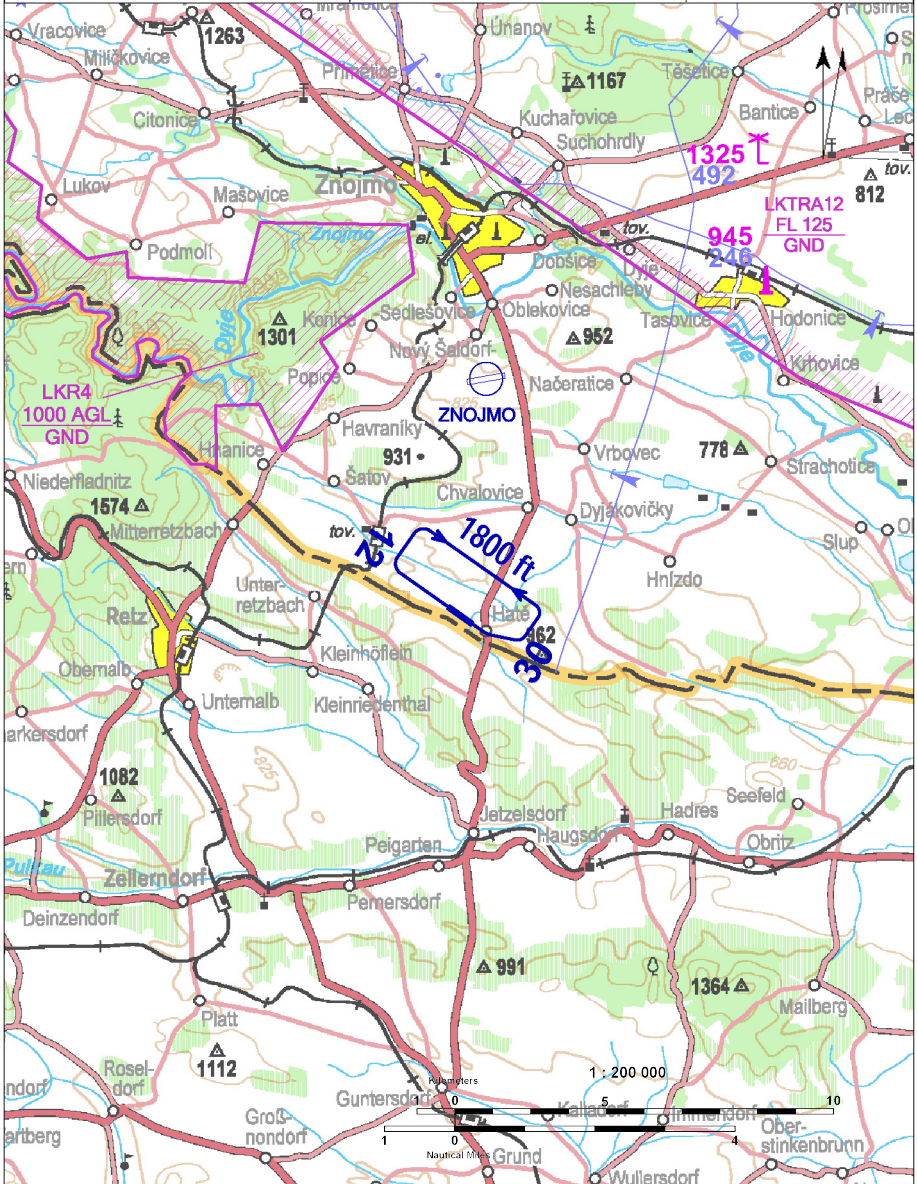

 HATĚ RADIO 122,805	Private SLZ field	 
	ARP: 48° 45' 42" N, 16° 03' 19" E ELEV: 777 ft / 237 m	

! Do not overfly villages in lower height than 300 m. ATZ of the AD Znojmo is 1 km N from the RWY.

 **HATĚ RADIO 122,805**