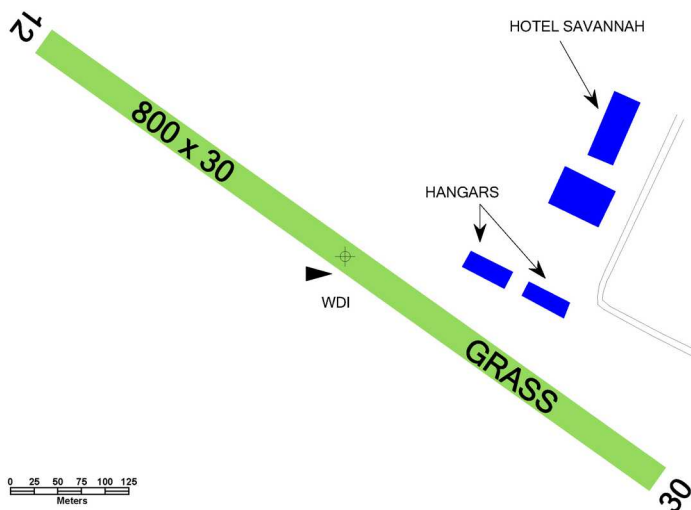

 HATĚ RADIO 122,805	Private SLZ field	 
	ARP: 48° 45' 42" N, 16° 03' 19" E ELEV: 777 ft / 237 m	

! Do not overfly villages in lower height than 300 m. ATZ of the AD Znojmo is 1 km N from the RWY.

 **HATĚ RADIO 122,805**