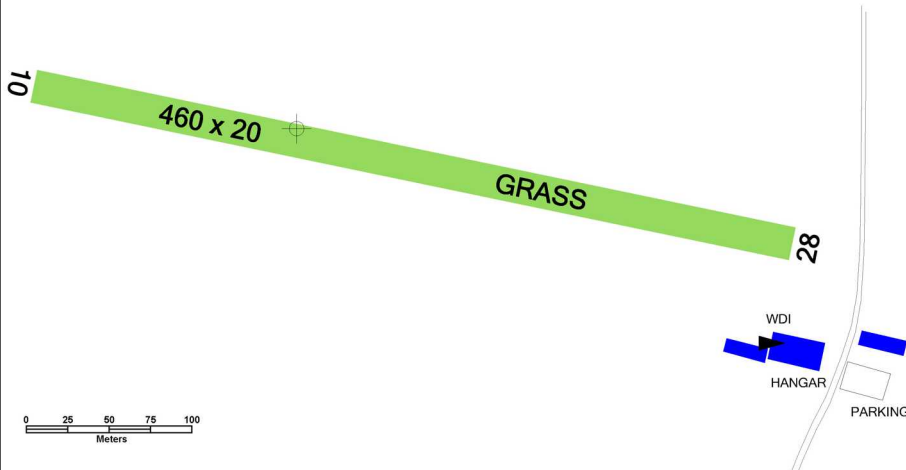

KOTVRDOVICE
RADIO 123,480

	Year-round
	NIL
	NIL
	NIL
	NIL
	NIL
	NIL
	NIL

MUDr. Zdeněk Moravec
Lesní 8, 67801 Blansko, ☎ +420 777 658 400,
z.moravec@atlas.cz