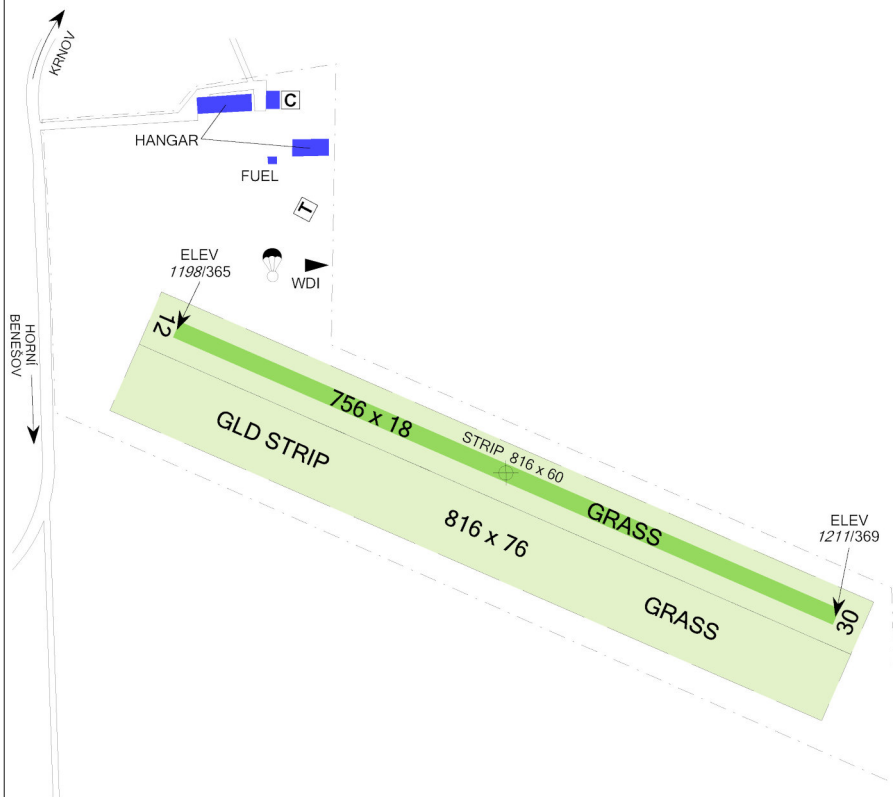

LKKR Krnov

§ Public domestic aerodrome

✈ VFR day, parachute jumping operation

Krnov RADIO
122,610

ARP: 50° 04' 28" N, 17° 41' 43" E
3 km S Krnov
ELEV: 1204 ft / 367 m
Circuit: 2227 ft / 674 m AMSL

! The flights of powered aircraft above town Krnov are restricted.

LKKR Krnov

Krnov RADIO
122,610

RWY	Magnetic direction	RWY dimensions	Strength	TORA	TODA	ASDA	LDA
12	117°	756 x 18	5700 kg / 0.4 MPa	756	786	756	756
30	297°	756 x 18	5700 kg / 0.4 MPa	756	786	756	756

15 APR - 15 OCT
SAT, SUN, HOL 0700-1400

AVGAS 100

TOTAL AERO D 100, TOTAL 15W50

O/R, limited

NIL

Krnov, O/R 18 persons at the aerodrome

NIL

bus, train, taxi

Aeroklub Krnov