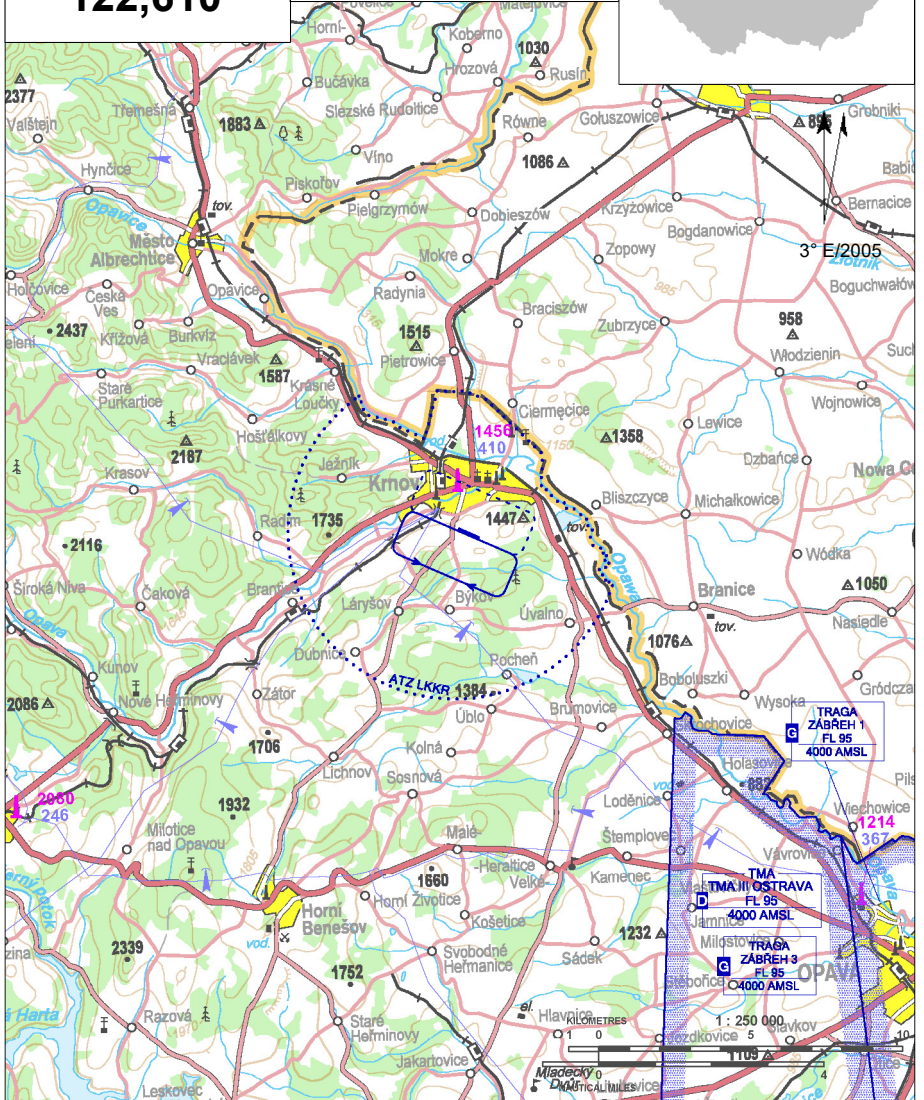

LKKR Krnov

§ Public domestic aerodrome

✈ VFR day, parachute jumping operation

Krnov RADIO
122,610

ARP: 50° 04' 28" N, 17° 41' 43" E
3 km S Krnov
ELEV: 1204 ft / 367 m
Circuit: 2227 ft / 674 m AMSL

! The flights of powered aircraft above town Krnov are restricted.

LKKR Krnov

Krnov RADIO
122,610

RWY	Magnetic direction	RWY dimensions	Strength	TORA	TODA	ASDA	LDA
12	117°	756 x 18	5700 kg / 0.4 MPa	756	786	756	756
30	297°	756 x 18	5700 kg / 0.4 MPa	756	786	756	756

15 APR - 15 OCT
SAT, SUN, HOL 0700-1400

AVGAS 100

TOTAL AERO D 100, TOTAL 15W50

O/R, limited

NIL

Krnov, O/R 18 persons at the aerodrome

NIL

bus, train, taxi

Aeroklub Krnov