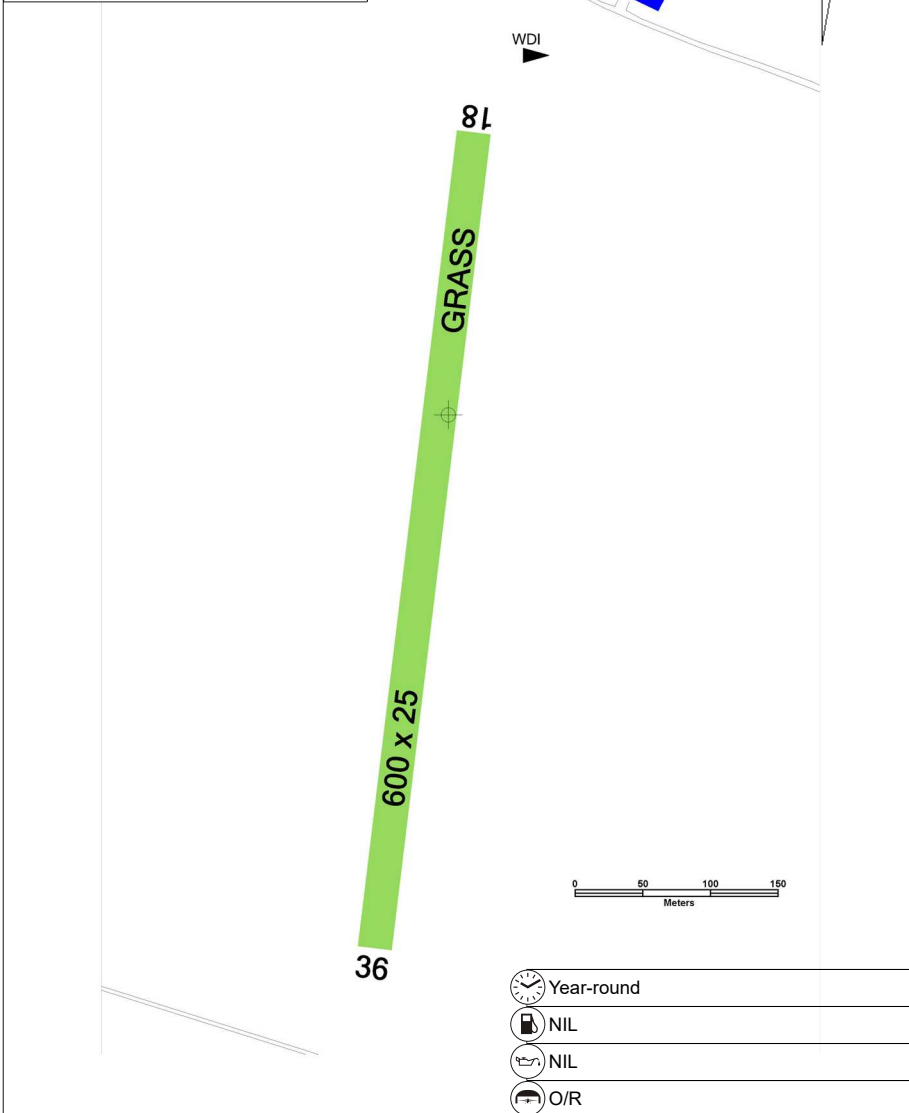

MIROSLAV RADIO **125,830**
Group frequency

	Year-round
	NIL
	NIL
	O/R
	NIL
	NIL
	NIL
	NIL

Aeroklub Miroslav
Tyršova 31, 671 72 Miroslav,
 +420 737 585 637, jaromir.simsa@seznam.cz

Rudolf Wollner (deputy of the operator)
 +420 607 503 429