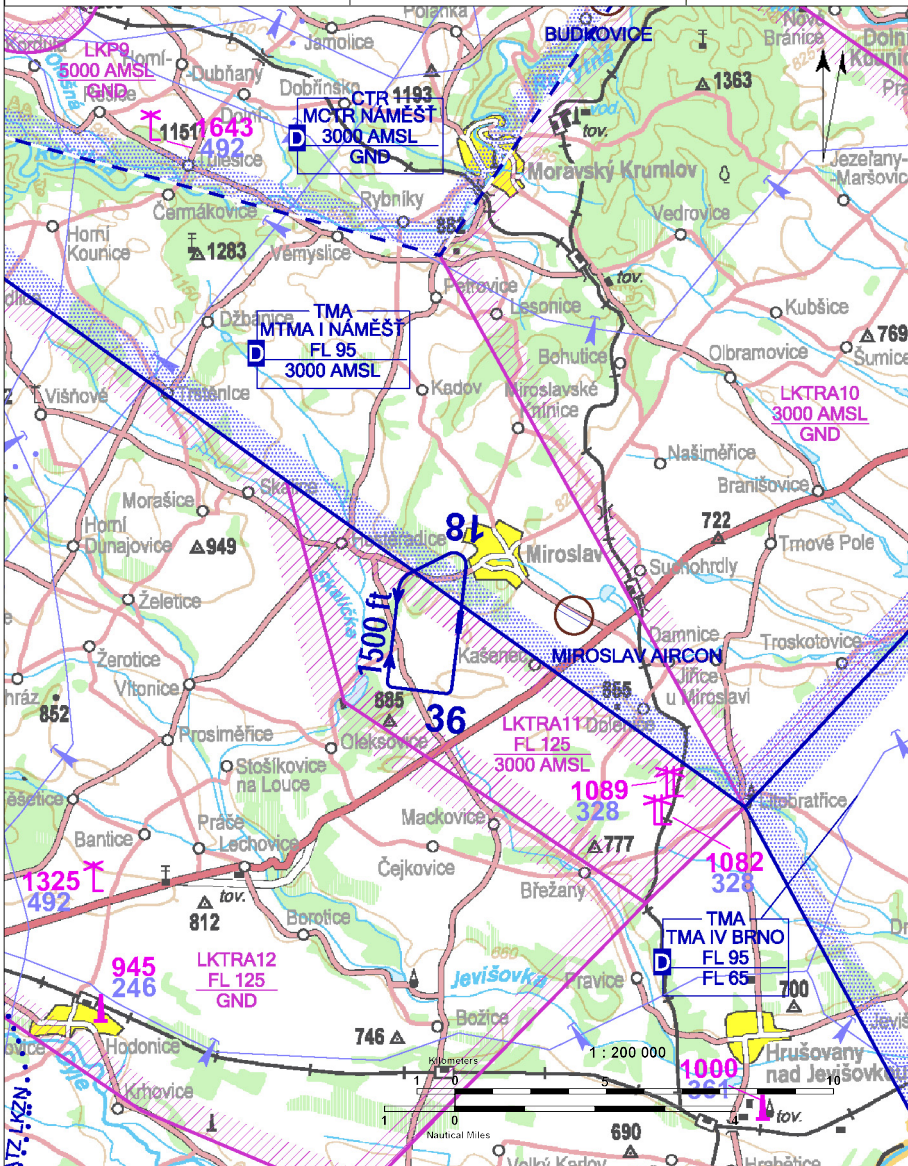

 <b>MIROSLAV RADIO</b> Group frequency	<b>125,830</b>	Public SLZ field	 
		ARP: 48° 55' 53" N, 16° 17' 55" E ELEV: 780 ft / 238 m	

① MTMA Náměšť to the N of the field. Sport flying equipment field Miroslav AIRCOM is 3 km E from the field.