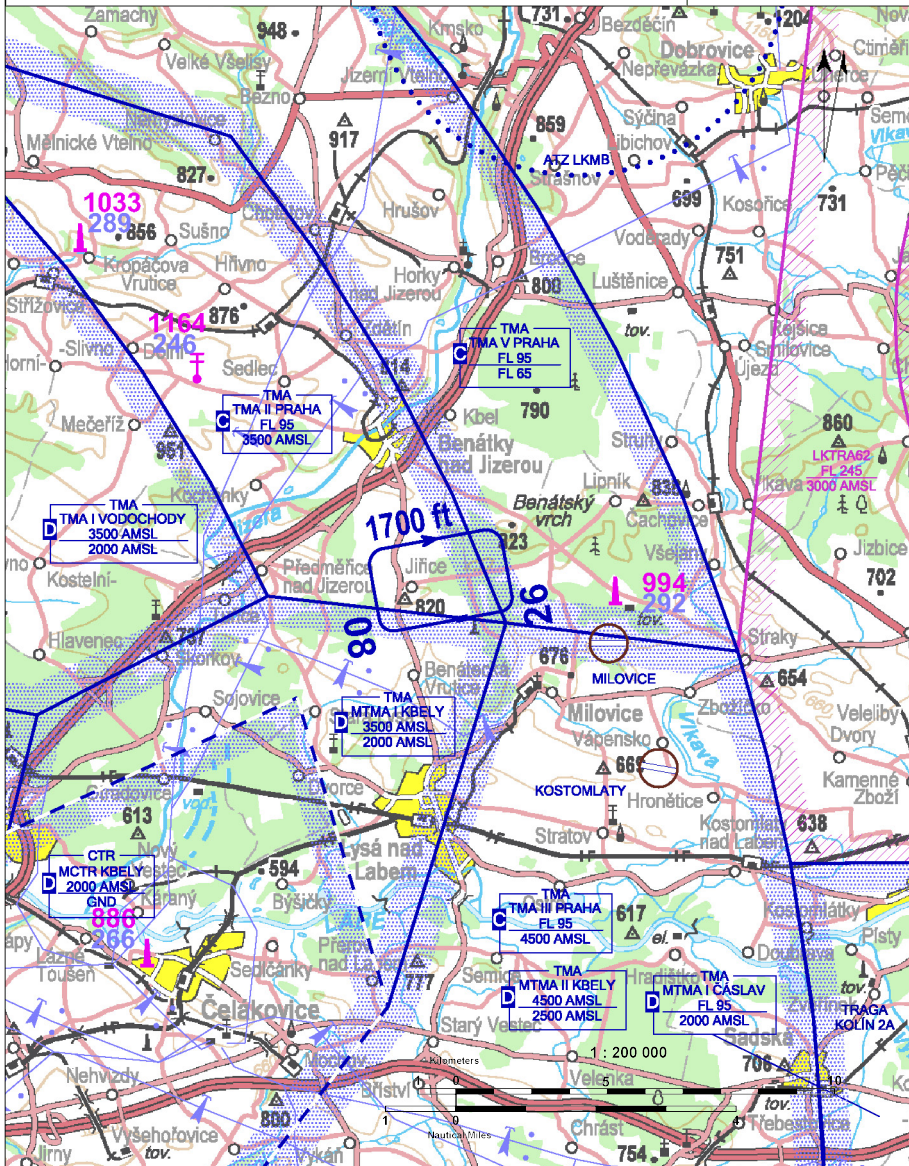

 <b>MLADÁ RADIO</b> Group frequency	<b>125,830</b>	Private SLZ field	 
		ARP: 50° 14' 37" N, 14° 51' 20" E ELEV: 738 ft / 225 m	

! Forest with height approx. 15 m is 150 m from the southern edge of RWY. The field is situated under the northern border of MTMA I Kbely and southern edge of TMA II Praha.

 **MLADÁ RADIO** **125,830**  
Group frequency

 **Tankodrom Milovice, s.r.o.**  
289 23 Milovice

Ing. Vratislav Veselý (deputy of the operator)  
☎ +420 777 798 188, info@tankodrommilovice.cz

	Year-round
	On request
	NIL
	NIL
	NIL
	On request
	NIL
	NIL