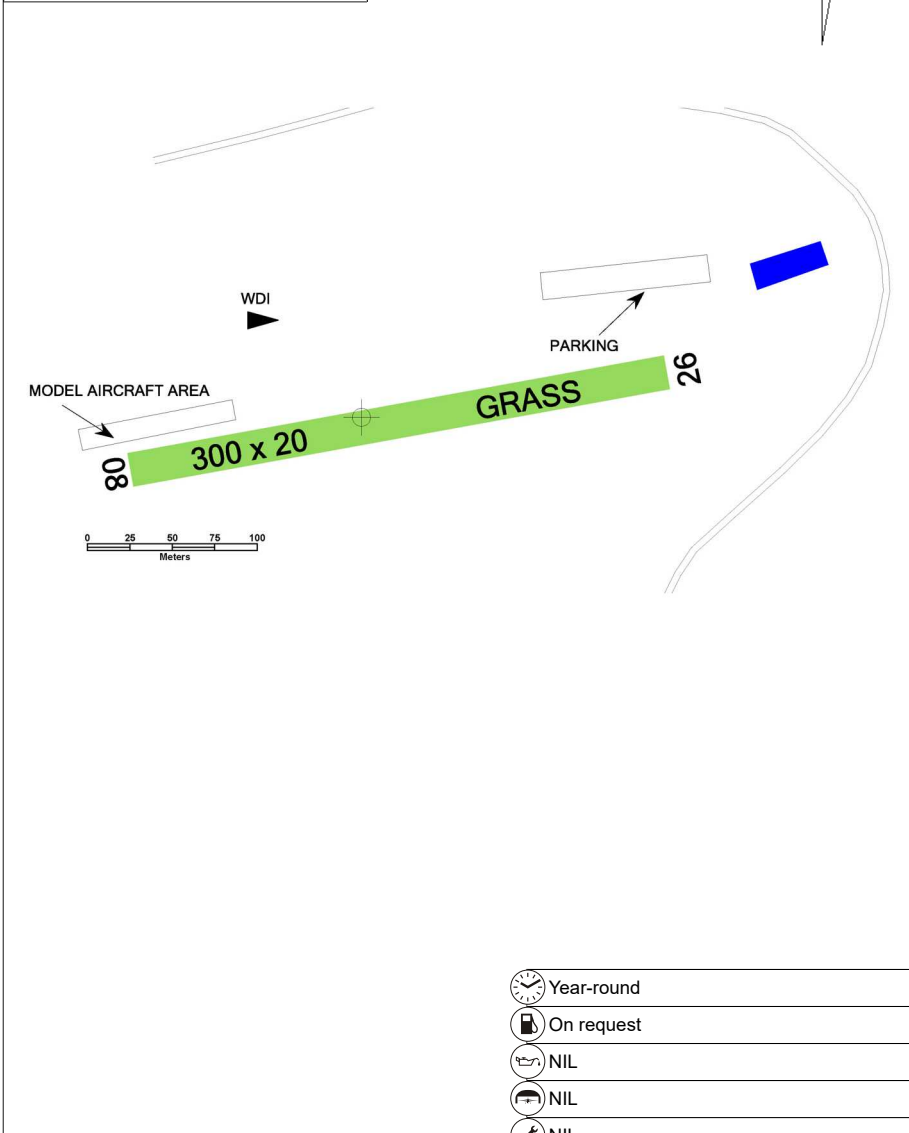

 <b>MLADÁ RADIO</b> Group frequency	<b>125,830</b>	Private SLZ field	 
		ARP: 50° 14' 37" N, 14° 51' 20" E ELEV: 738 ft / 225 m	

! Forest with height approx. 15 m is 150 m from the southern edge of RWY. The field is situated under the northern border of MTMA I Kbely and southern edge of TMA II Praha.

 **MLADÁ RADIO** **125,830**  
Group frequency

 **Tankodrom Milovice, s.r.o.**  
289 23 Milovice

Ing. Vratislav Veselý (deputy of the operator)  
☎ +420 777 798 188, info@tankodrommilovice.cz

	Year-round
	On request
	NIL
	NIL
	NIL
	On request
	NIL
	NIL