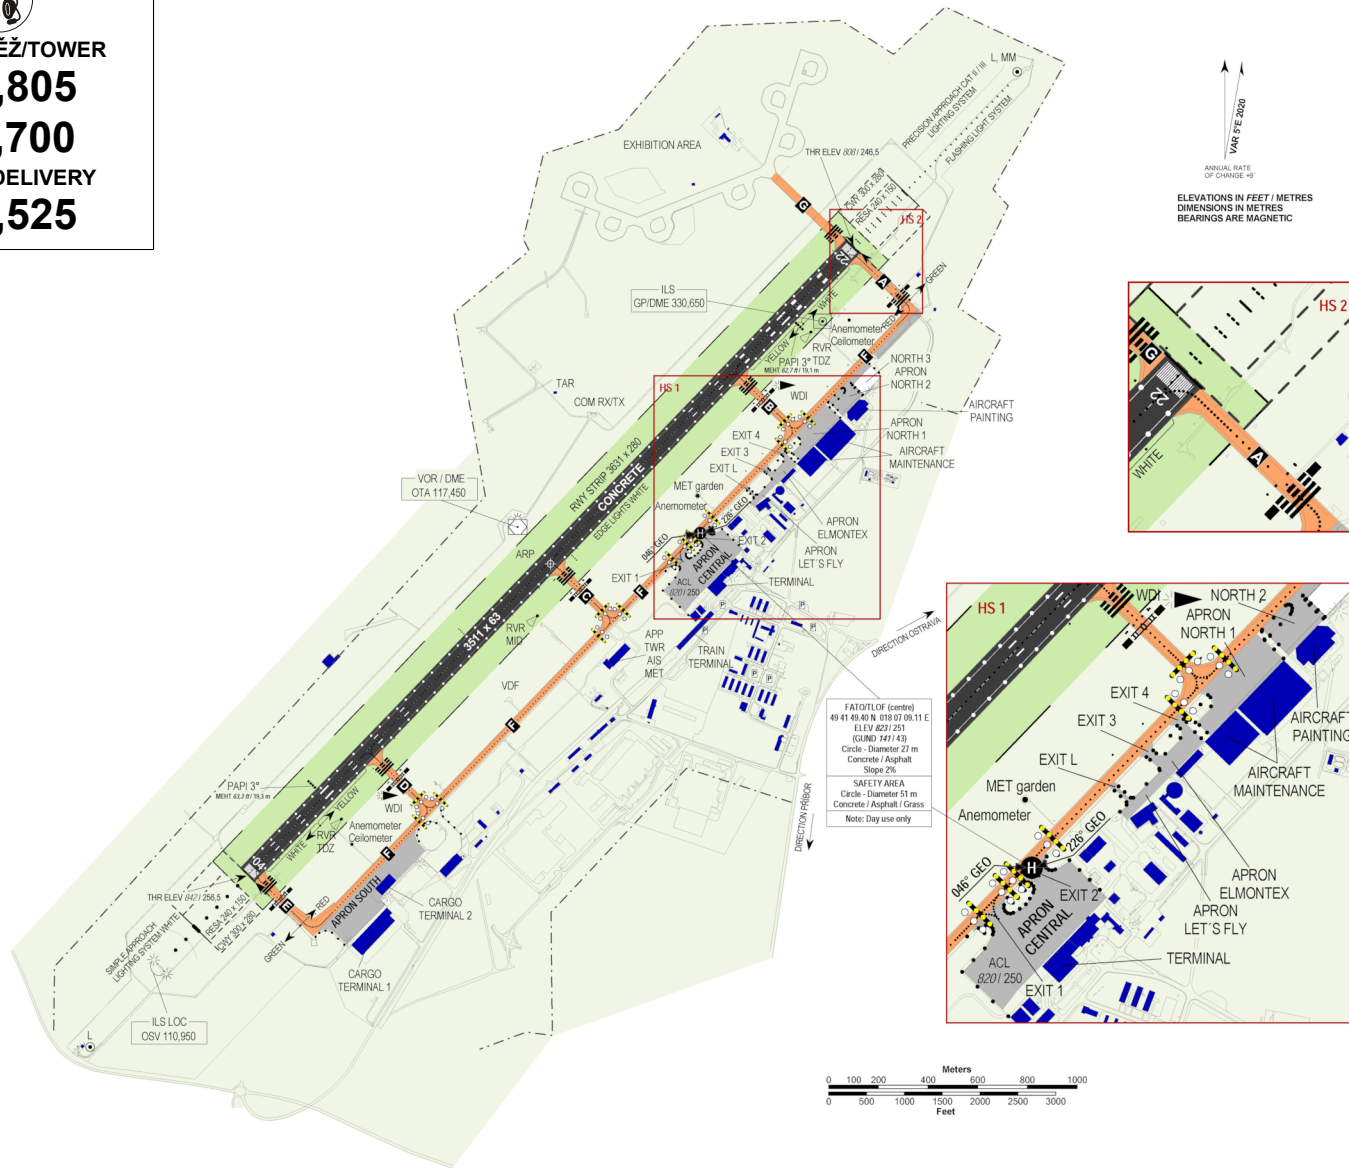

LKMT OSTRAVA/Mošnov

Mošnov VĚŽ/TOWER
120,805
118,700
Mošnov DELIVERY
128,525

Airport Ostrava Ltd.
742 51 Mošnov, č.p. 401,
☎ +420 597 471 137,
☎ +420 597 471 122,
☎ +420 597 471 121,
operation@airport-ostrava.cz,
handling@airport-ostrava.cz,
AFTN: LKMTYDYX,
SITA: OSRCZ7X, SITA: OSRCZKO

Letiště Ostrava, a.s. (Handling agent for all flights) - ☎ +420 597 471 137,
☎ +420 597 471 121,
handling@airport-ostrava.cz,
SITA: OSRCZ7X (FREQ: 131,430, call sign OSTRAVA HANDLING)
Eurojet (Handling agent for private and business flights) - ☎ +420 233 343 362,
☎ +420 233 343 102,
ops@eurojet-service.com,
SITA: PRGOOCR

1. H24
   - Jet A-1, AVGAS 100 LL
   - on request
   - own hangar only limited, otherwise according to possibility of hangar of JOB-AIR Technic, a.s. ☎ +420 556 789 111,
     ☎ +420 556 789 122,
     jobair@jobair.cz Hangar space for GA aircraft - Hangar ELMONTEX a.s. ☎ +420 702 209 570,
     operation@elmontex.cz
   - Minor repairs only, limited Maintenance of aircraft is provided by company : JOB-AIR Technic, a.s., International aerodrome Ostrava, Gen. Fajtla 370, 742 51 Mošnov, ☎ +420 556 789 111,
     ☎ +420 556 789 122, jobair@jobair.cz ELMONTEX, a.s. repair services and maintenance of GA aircraft carried out by ELMONTEX a.s., ☎ +420 725 808 310,
     operation@elmontex.cz
   - Hotels in Kopřivnice, Ostrava and Nový Jičín
   - Fast-food and coffee house with limited opening hours
   - City bus No. 333, train, taxi and public transport, car rent
2. Customs and immigration clearance: H24

RWY	Magnetic direction	RWY dimensions	Strength	TORA	TODA	ASDA	LDA
04	041°	3511 x 63	PCN 50/R/B/W/T	3511	3811	3511	3511
22	221°	3511 x 63	PCN 50/R/B/W/T	3511	3811	3511	3511