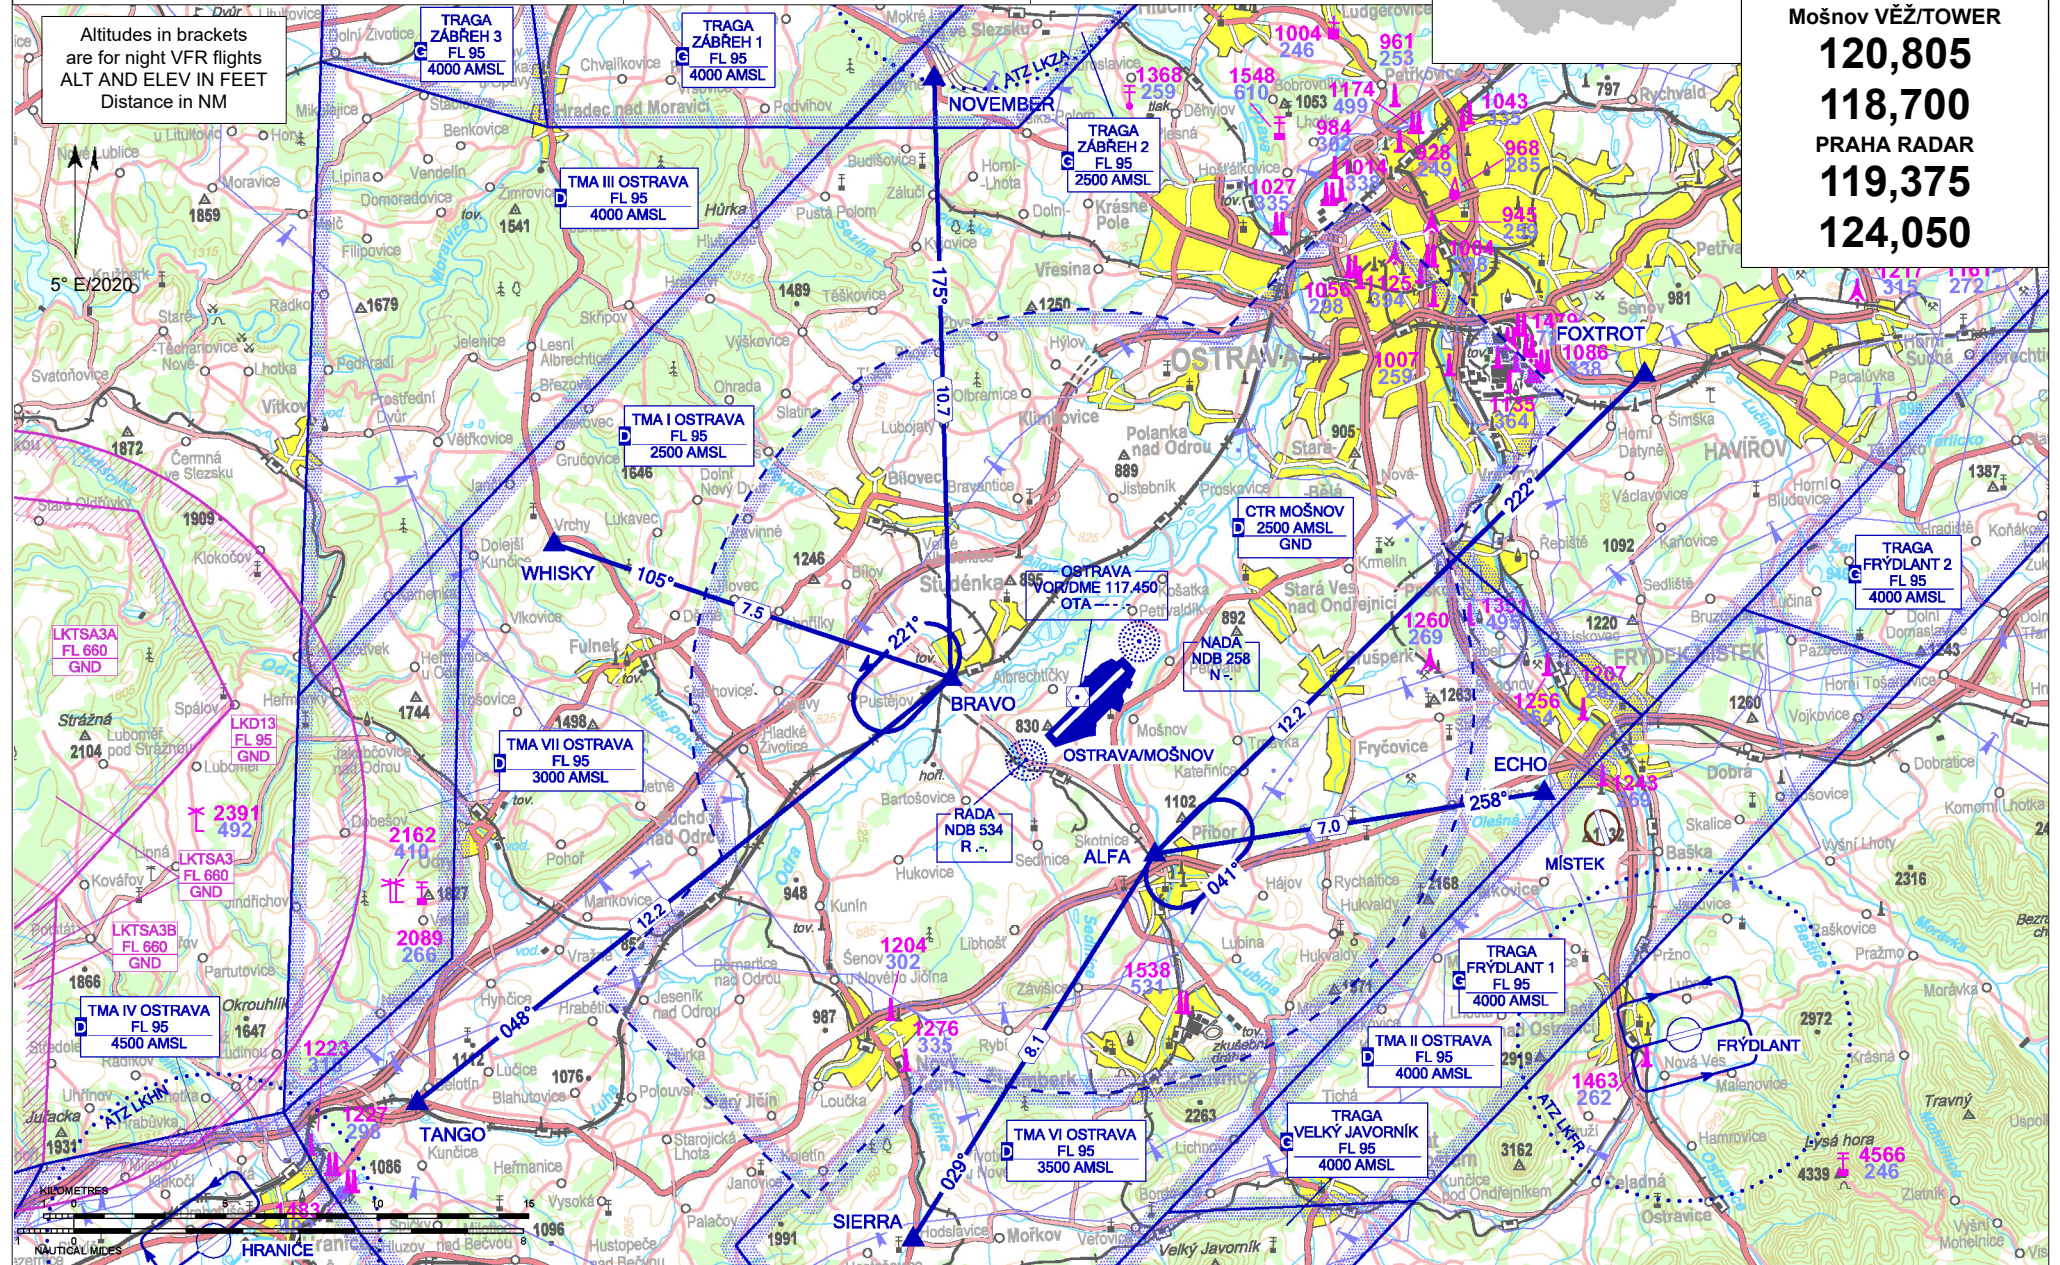

LKMT OSTRAVA/Mošnov

ARP: 49° 41' 46" N, 18° 06' 39" E
 20 km SW Main railway station in Ostrava
 ELEV: 844 ft / 257 m

Mošnov ATIS
118,055
 Mošnov VĚŽ/TOWER
120,805
118,700
 PRAHA RADAR
119,375
124,050

S Public international aerodrome

X IFR, VFR

Altitudes in brackets are for night VFR flights
 ALT AND ELEV IN FEET
 Distance in NM

DESIGNATION	LOCATION	COORDINATES	
ALFA	Příbor	49° 39' 00" N 018° 08' 28" E	Holding
BRAVO	Studénka (railway overpass)	49° 42' 17" N 018° 03' 04" E	Holding
ECHO	Frýdek Místek (dam)	49° 39' 48" N 018° 19' 13" E	Entry
FOXTROT	Šenov (church)	49° 47' 10" N 018° 22' 29" E	Entry
NOVEMBER	Hrabyně	49° 52' 59" N 018° 03' 17" E	Entry
SIERRA	Hodslavice	49° 32' 20" N 018° 01' 25" E	Entry
TANGO	Bělotín	49° 35' 06" N 017° 47' 59" E	Entry
WHISKY	Vrchy (church)	49° 44' 57" N 017° 52' 19" E	Entry

ARRIVAL ROUTES	WAYPOINT SEQUENCE
NOVEMBER 1	NOVEMBER - BRAVO
FOXTROT 1	FOXTROT - ALFA
ECHO 1	ECHO - ALFA
SIERRA 1	SIERRA - ALFA
TANGO 1	TANGO - BRAVO
WHISKY 1	WHISKY - BRAVO
DEPARTURE ROUTES	WAYPOINT SEQUENCE
NOVEMBER 1	BRAVO - NOVEMBER
FOXTROT 1	ALFA - FOXTROT
ECHO 1	ALFA - ECHO
SIERRA 1	ALFA - SIERRA
TANGO 1	BRAVO - TANGO
WHISKY 1	BRAVO - WHISKY

RWY	Magnetic direction	RWY dimensions	Strength	TORA	TODA	ASDA	LDA
04	041°	3511 x 63	PCN 50/R/B/W/T	3511	3811	3511	3511
22	221°	3511 x 63	PCN 50/R/B/W/T	3511	3811	3511	3511

Intentionally left blank