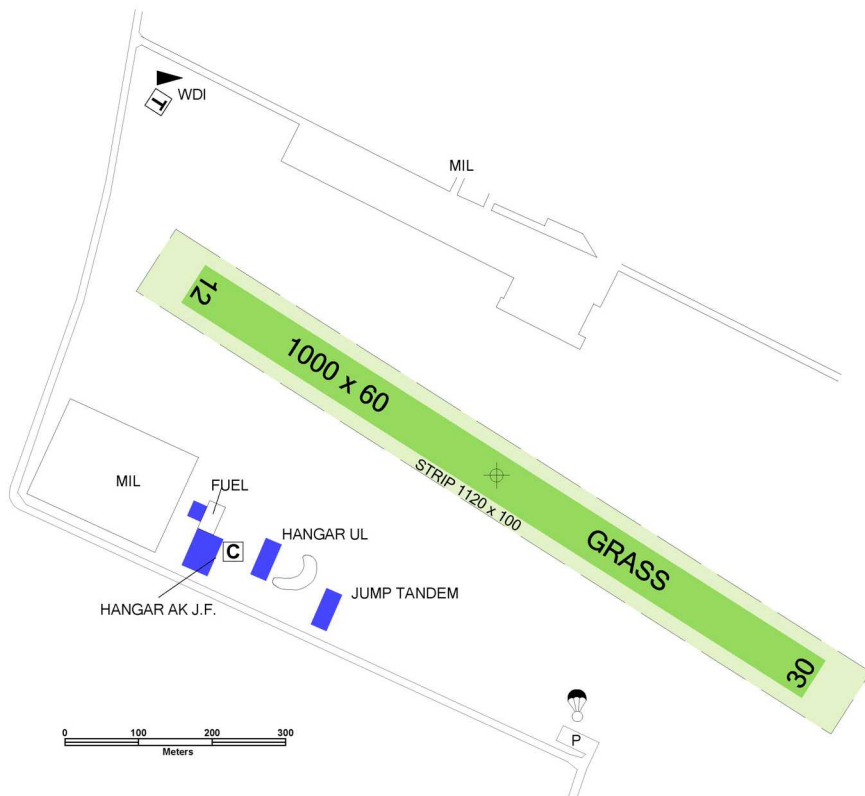

LKPJ Prostějov

§ Private domestic aerodrome

✈ VFR day, parachute jumping operation

Prostějov RADIO
126,905

ARP: 49° 26' 52" N, 17° 08' 02" E
3 km SE from centre
of the town Prostějov
ELEV: 702 ft / 214 m
Circuit: 1690 ft / 515 m AMSL

Arrival/departure to/from the aerodrome Prostějov with respect to area LKTR46. Information about activation of LKTR46 can be obtained from FIC Praha.

Flights of powered aircraft above the town Prostějov in altitudes less than 2346 ft / 715 m AMSL are prohibited by reason of noise abatement.

LKPJ Prostějov

Prostějov RADIO
126,905

RWY	Magnetic direction	RWY dimensions	Strength	TORA	TODA	ASDA	LDA
12	122°	1000 x 60	6500 kg / 0.6 MPa	1000	1060	1000	1000
30	302°	1000 x 60	6500 kg / 0.6 MPa	1000	1060	1000	1000