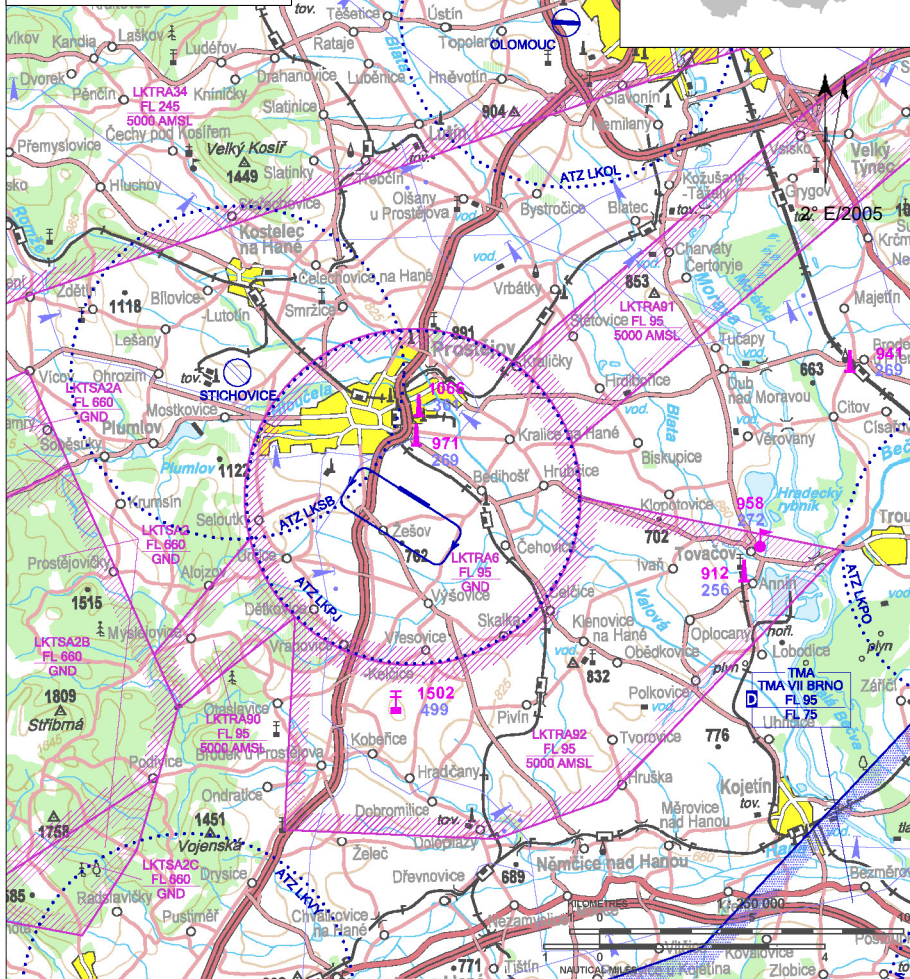

LKPJ Prostějov

§ Private domestic aerodrome

✈ VFR day, parachute jumping operation

Prostějov RADIO
126,905

ARP: 49° 26' 52" N, 17° 08' 02" E
3 km SE from centre
of the town Prostějov
ELEV: 702 ft / 214 m
Circuit: 1690 ft / 515 m AMSL

Arrival/departure to/from the aerodrome Prostějov with respect to area LKTR46. Information about activation of LKTR46 can be obtained from FIC Praha.

Flights of powered aircraft above the town Prostějov in altitudes less than 2346 ft / 715 m AMSL are prohibited by reason of noise abatement.

LKPJ Prostějov

Prostějov RADIO
126,905

RWY	Magnetic direction	RWY dimensions	Strength	TORA	TODA	ASDA	LDA
12	122°	1000 x 60	6500 kg / 0.6 MPa	1000	1060	1000	1000
30	302°	1000 x 60	6500 kg / 0.6 MPa	1000	1060	1000	1000