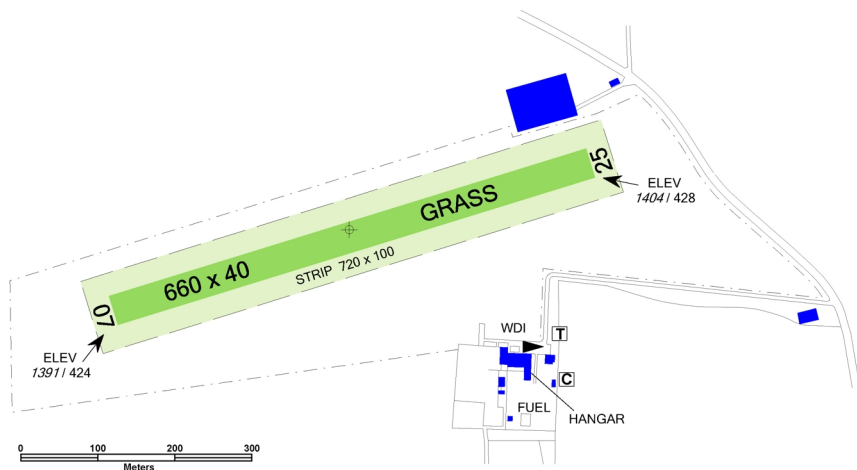

LKSA Staňkov

§ Public domestic aerodrome

✈ VFR day, parachute jumping operation

Staňkov RADIO
123,610

ARP: 49° 34' 00" N, 13° 02' 55" E
2,5 km NW Staňkov
ELEV: 1404 ft / 428 m
Circuit: 2400 ft / 730 m AMSL

LKSA Staňkov

Staňkov RADIO
123,610

RWY	Magnetic direction	RWY dimensions	Strength	TORA	TODA	ASDA	LDA
07	071°	660 x 40	5700 kg / 0.25 MPa	660	690	660	660
25	251°	660 x 40	5700 kg / 0.25 MPa	660	690	660	660

MS 20

limited, after previous settlement only

in limited scale

7 beds in aeroclub

limited

taxi, bus, train