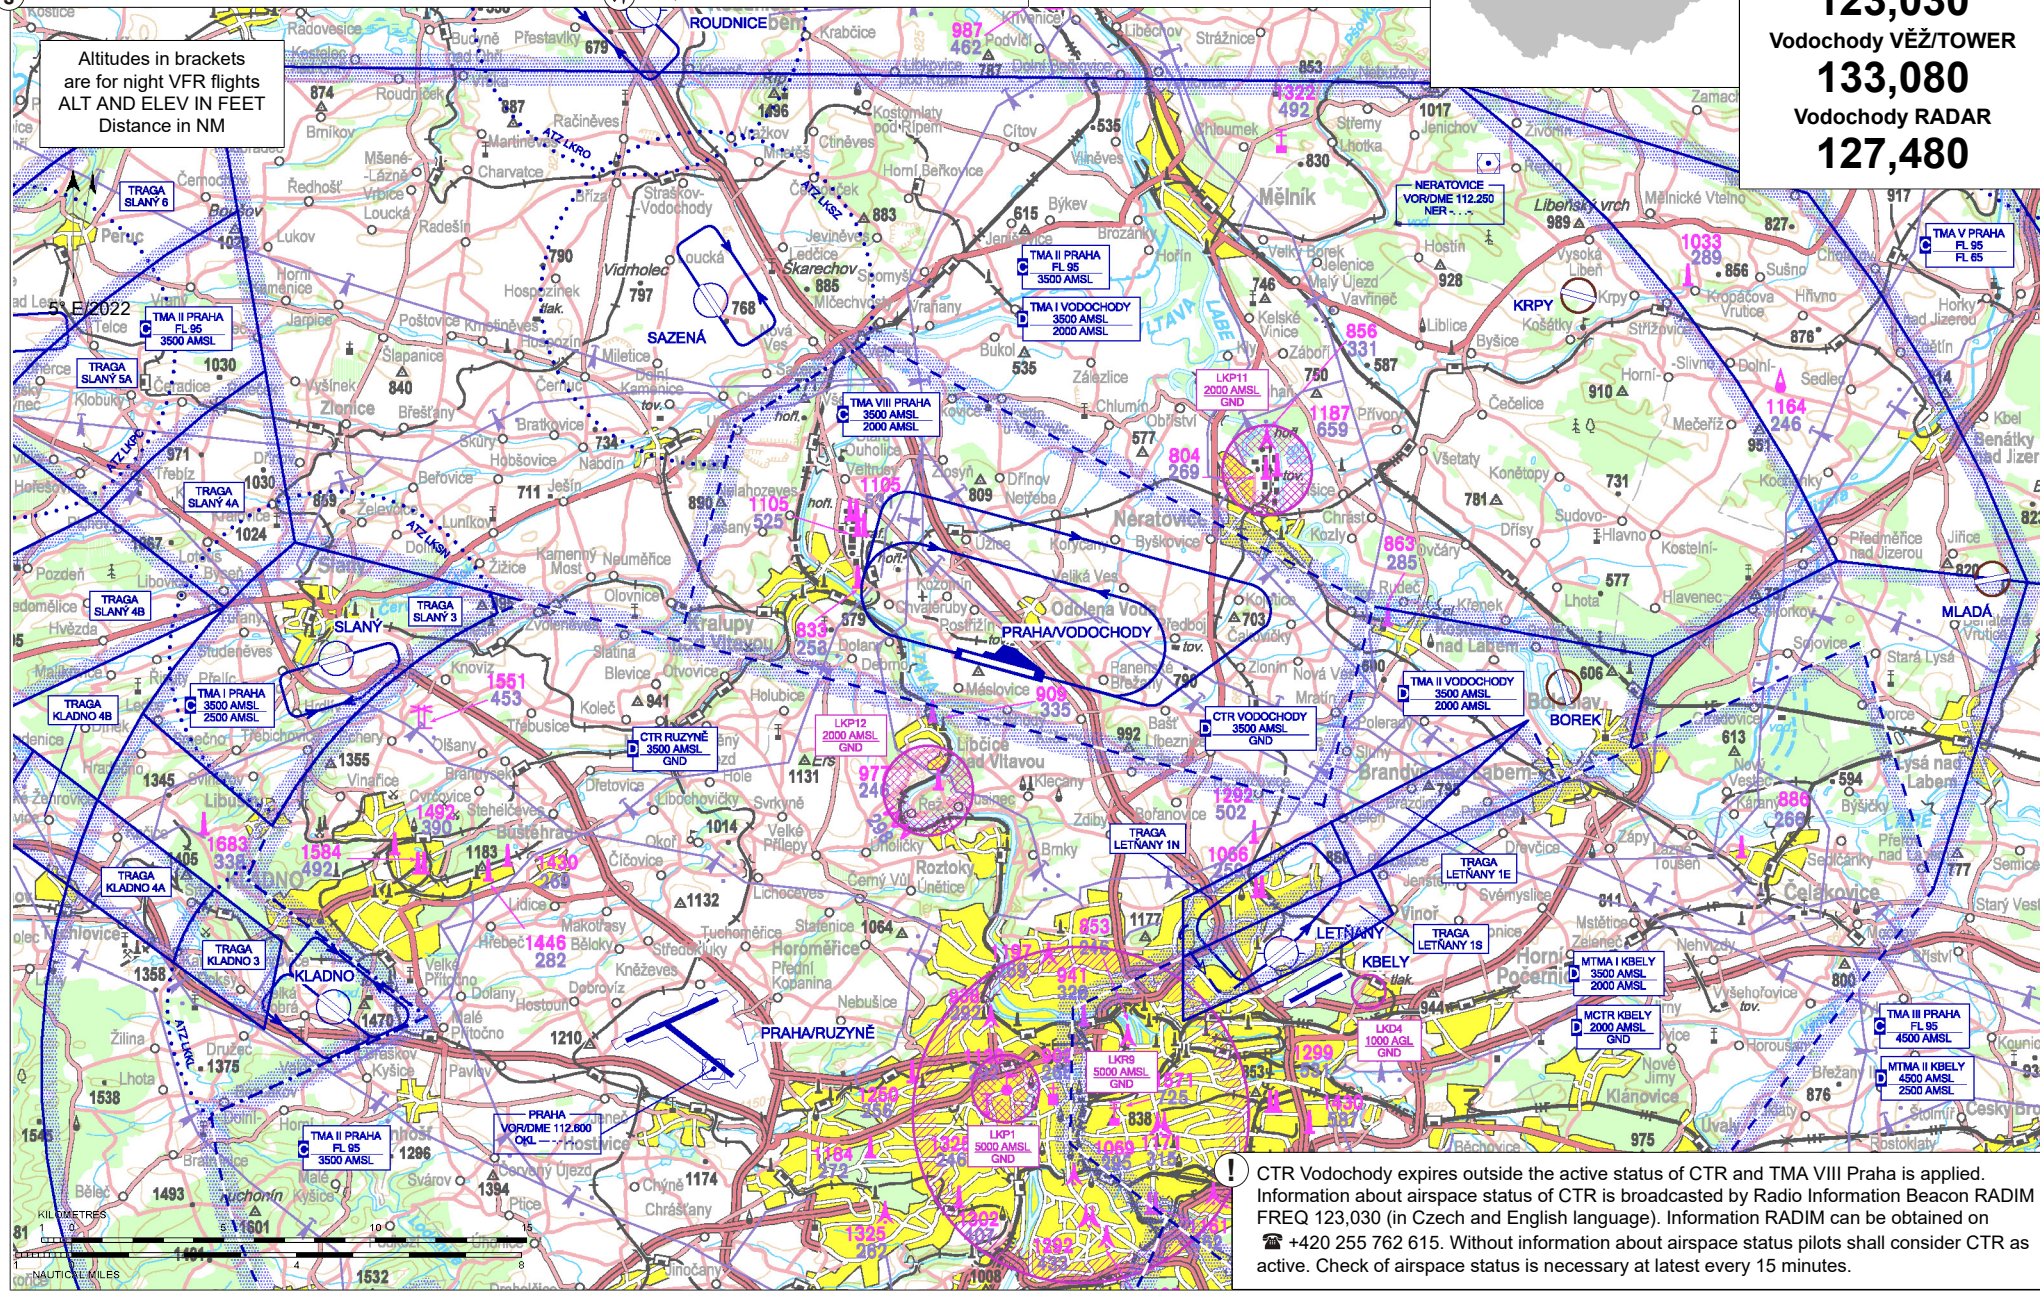

LKVO PRAHA/Vodochody

ARP: 50° 13' 00" N, 14° 23' 44" E
2 km SW from Odolena Voda
ELEV: 919 ft / 280 m

Vodochody RADIM
123,030
Vodochody VĚŽ/TOWER
133,080
Vodochody RADAR
127,480

Private international aerodrome

IFR, VFR

Altitudes in brackets are for night VFR flights
ALT AND ELEV IN FEET
Distance in NM

! CTR Vodochody expires outside the active status of CTR and TMA VIII Praha is applied. Information about airspace status of CTR is broadcasted by Radio Information Beacon RADIM FREQ 123,030 (in Czech and English language). Information RADIM can be obtained on +420 255 762 615. Without information about airspace status pilots shall consider CTR as active. Check of airspace status is necessary at latest every 15 minutes.

LKVO PRAHA/Vodochody

Vodochody VĚŽ/TOWER
133,080

ANNUAL RATE
QFF CHANGES 10"
VAR 5° E 2022
ELEVATIONS IN ft / m
DIMENSIONS IN m
BEARINGS ARE MAGNETIC

LEGEND	
RWY (area of ATC responsibility)	
UNPAVED RWY (area of ATC responsibility)	
TVWY (area of ATC responsibility)	
STAND	
TAXIING NOT ALLOWED	
RUNWAY HOLDING POINT	

RWY	Magnetic direction	RWY dimensions	Strength	TORA	TODA	ASDA	LDA
10	100°	2500 x 45	PCN 22/F/B/X/T	2500	2560	2500	2500
28	280°	2500 x 45	PCN 22/F/B/X/T	2500	2560	2500	2500
11	100°	1800 x 50	PCN 10/F/C/Y/U	1800	1860	1800	1800
29	280°	1800 x 50	PCN 10/F/C/Y/U	1800	1860	1800	1800