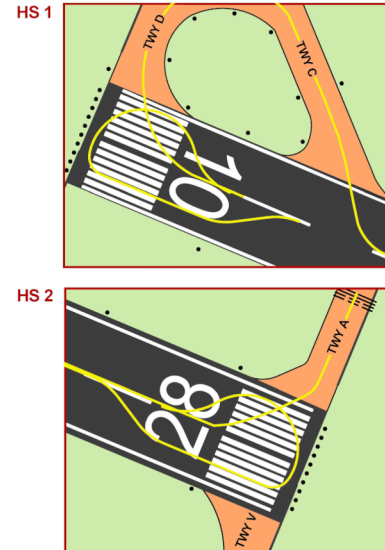

LKVO PRAHA/Vodochody

ARP: 50° 13' 00" N, 14° 23' 44" E
2 km SW from Odolena Voda
ELEV: 919 ft / 280 m

Vodochody RADIM
123,030
Vodochody VĚŽ/TOWER
133,080
Vodochody RADAR
127,480

Private international aerodrome

LKVO PRAHA/Vodochody

Vodochody VĚŽ/TOWER
133,080

ANNUAL RATE
QFF CHANGES 10"
VAR 5° E 2022
ELEVATIONS IN ft / m
DIMENSIONS IN m
BEARINGS ARE MAGNETIC

LEGEND	
RWY (area of ATC responsibility)	
UNPAVED RWY (area of ATC responsibility)	
TVWY (area of ATC responsibility)	
STAND	
TAXIING NOT ALLOWED	
RUNWAY HOLDING POINT	

RWY	Magnetic direction	RWY dimensions	Strength	TORA	TODA	ASDA	LDA
10	100°	2500 x 45	PCN 22/F/B/X/T	2500	2560	2500	2500
28	280°	2500 x 45	PCN 22/F/B/X/T	2500	2560	2500	2500
11	100°	1800 x 50	PCN 10/F/C/Y/U	1800	1860	1800	1800
29	280°	1800 x 50	PCN 10/F/C/Y/U	1800	1860	1800	1800