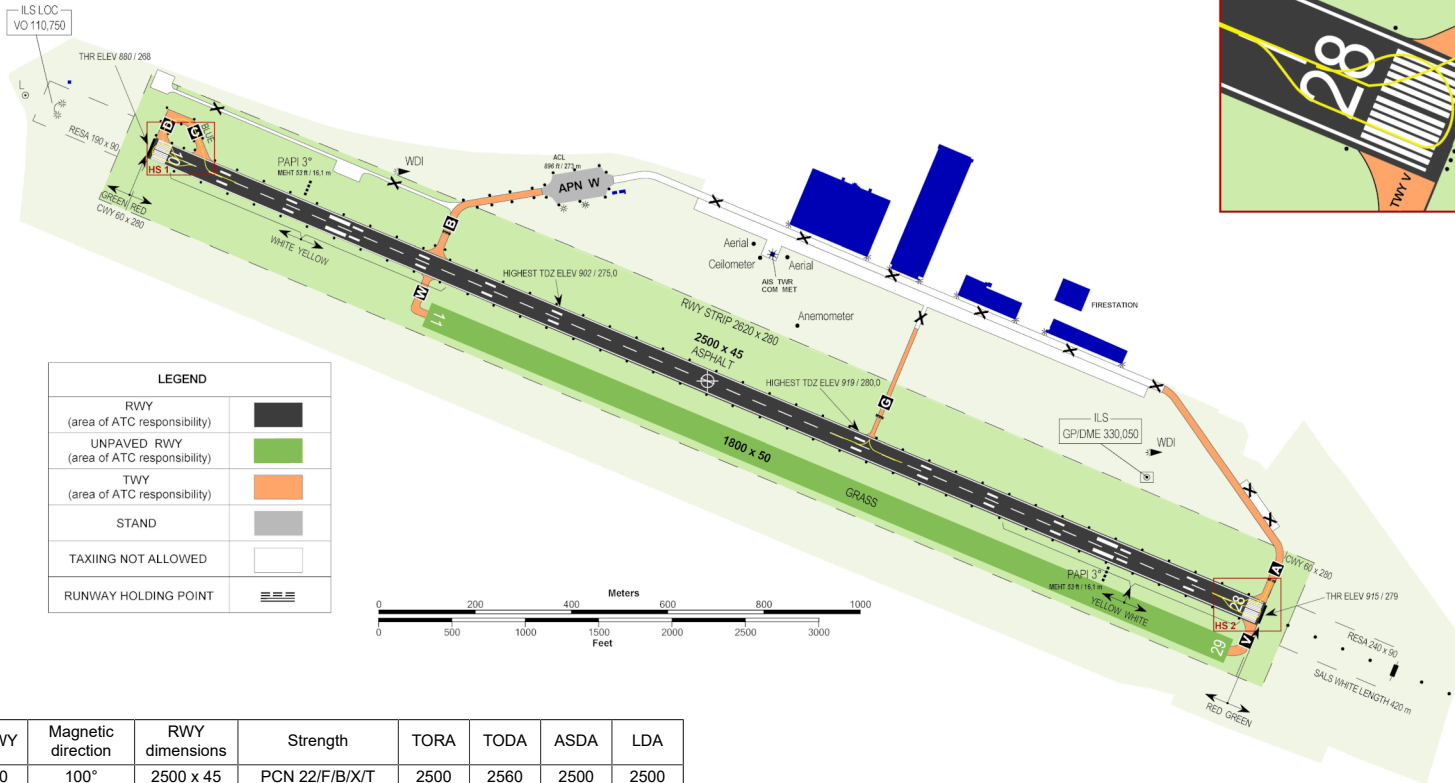

LKVO PRAHA/Vodochody

ARP: 50° 13' 00" N, 14° 23' 44" E
2 km SW from Odolena Voda
ELEV: 919 ft / 280 m

Vodochody RADIM
123,030
Vodochody VĚŽ/TOWER
133,080
Vodochody RADAR
127,480

Private international aerodrome

IFR, VFR

Altitudes in brackets are for night VFR flights
ALT AND ELEV IN FEET
Distance in NM

! CTR Vodochody expires outside the active status of CTR and TMA VIII Praha is applied. Information about airspace status of CTR is broadcasted by Radio Information Beacon RADIM FREQ 123,030 (in Czech and English language). Information RADIM can be obtained on +420 255 762 615. Without information about airspace status pilots shall consider CTR as active. Check of airspace status is necessary at latest every 15 minutes.

LKVO PRAHA/Vodochody

Vodochody VĚŽ/TOWER
133,080

ANNUAL RATE
QFF CHANGES 10"
VAR 5° E 2022
ELEVATIONS IN ft / m
DIMENSIONS IN m
BEARINGS ARE MAGNETIC

LEGEND	
RWY (area of ATC responsibility)	
UNPAVED RWY (area of ATC responsibility)	
TVWY (area of ATC responsibility)	
STAND	
TAXIING NOT ALLOWED	
RUNWAY HOLDING POINT	

RWY	Magnetic direction	RWY dimensions	Strength	TORA	TODA	ASDA	LDA
10	100°	2500 x 45	PCN 22/F/B/X/T	2500	2560	2500	2500
28	280°	2500 x 45	PCN 22/F/B/X/T	2500	2560	2500	2500
11	100°	1800 x 50	PCN 10/F/C/Y/U	1800	1860	1800	1800
29	280°	1800 x 50	PCN 10/F/C/Y/U	1800	1860	1800	1800