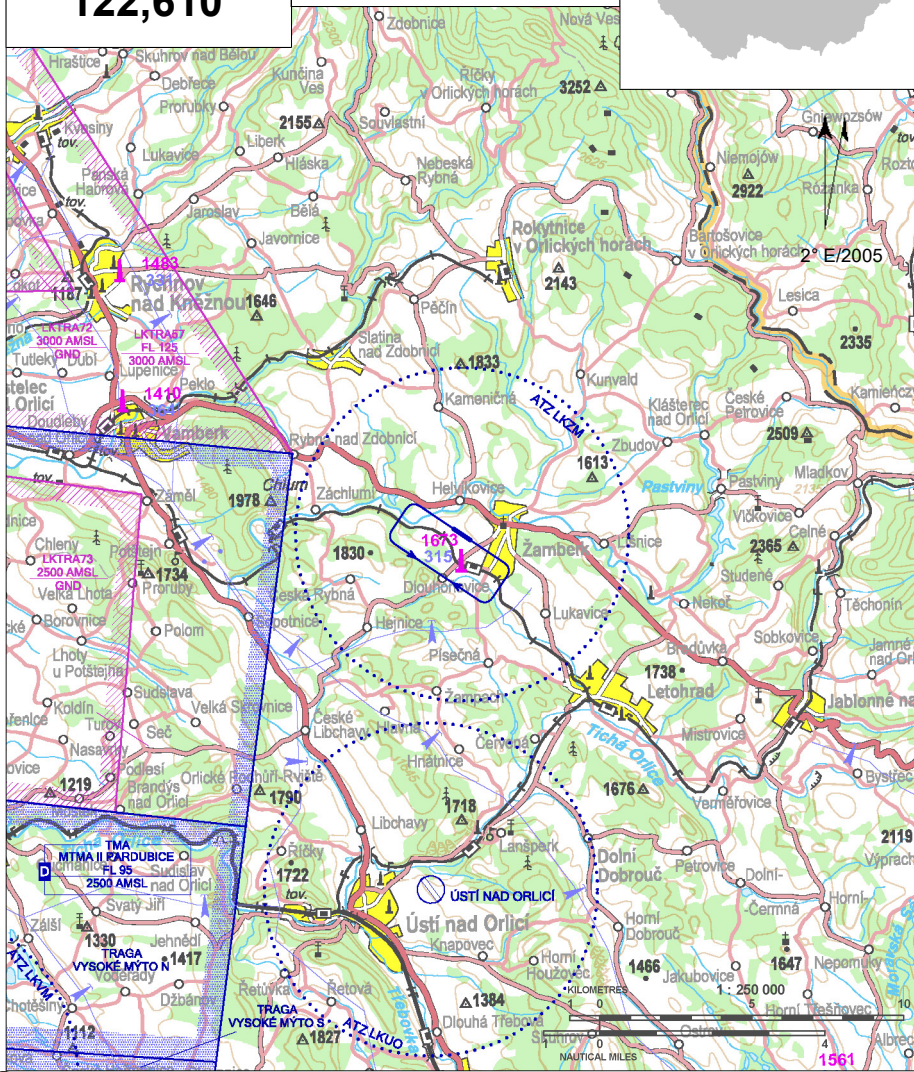

LKZM Žamberk

§ Public domestic aerodrome

✈ VFR day

Žamberk RADIO
122,610

ARP: 50° 05' 02" N, 16° 26' 38" E
1,5 km W Žamberk
ELEV: 1408 ft / 429 m
Circuit: 2620 ft / 800 m

! Do not carry out flights below height 980 ft/300 m GND over the town Žamberk.
MTMA Pardubice 6 km W.

LKZM Žamberk

Žamberk RADIO
122,610

RWY	Magnetic direction	RWY dimensions	Strength	TORA	TODA	ASDA	LDA
13	134°	725 x 100	5700 kg / 0.4 MPa	725	755	725	725
31	314°	725 x 100	5700 kg / 0.4 MPa	725	755	725	725

15 APR - 15 OCT
SAT, SUN, HOL 0700 - 1400
otherwise O/R

AVGAS 100, NATURAL 95

TOTAL D100

O/R, limited

NIL

hotels in town Žamberk 1,0 km

restaurants in town Žamberk 1,0 km

bus, train, taxi