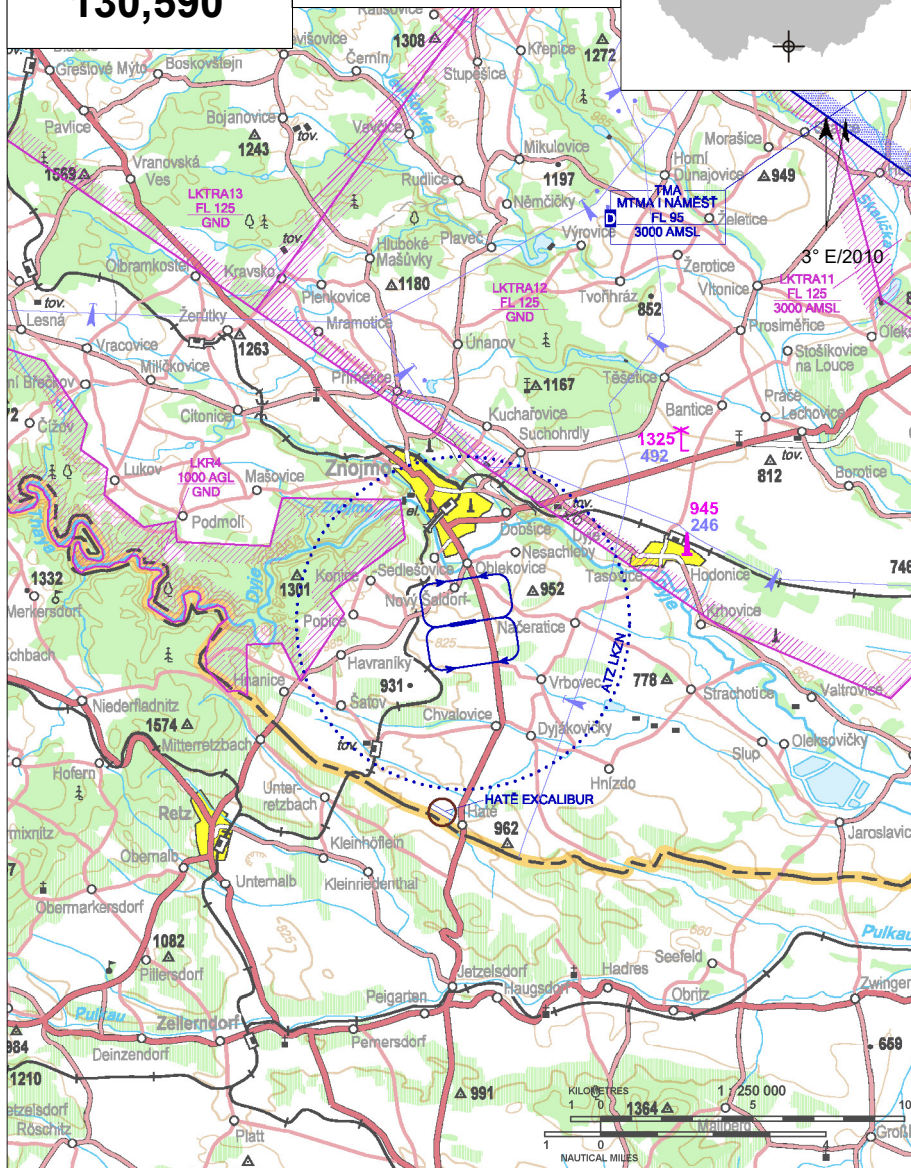

# LKZN Znojmo

 Private domestic aerodrome

 VFR day

**Znojmo RADIO**  
**130,590**

**ARP:** 48° 49' 04" N, 16° 03' 57" E  
3,5 km S from the centre of Znojmo  
**ELEV:** 827 ft / 252 m  
**Circuit:** 1811 ft / 552 m

# LKZN Znojmo

**Znojmo RADIO**  
**130,590**

RWY	Magnetic direction	RWY dimensions	Strength	TORA	TODA	ASDA	LDA
08	080°	860 x 18	5700 kg / 0.7 MPa	860	890	860	860
26	260°	860 x 18	5700 kg / 0.7 MPa	860	890	860	860

HO or O/R

NIL

NIL

by agreement

NIL

Hotel - distance 1 km

Restaurant - distance 1 km

bus stop of public transport - distance 1 km