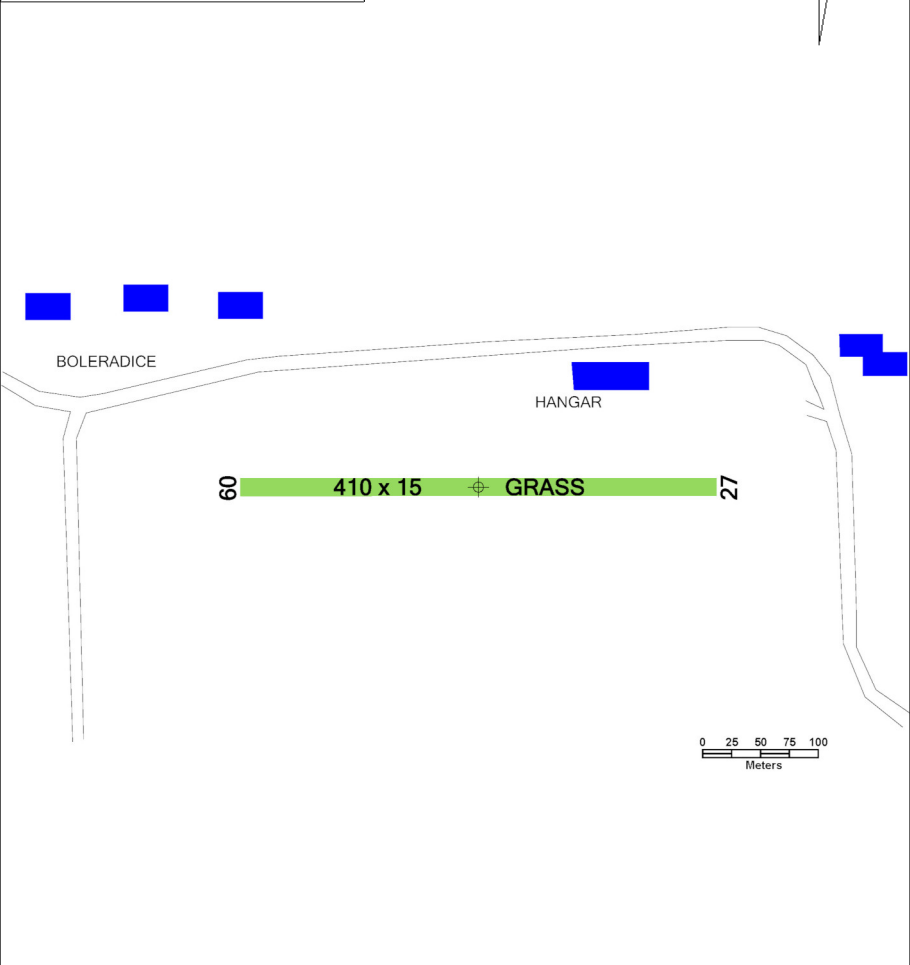

 BOLERADICE RADIO Group frequency	125,830	Private SLZ field	 
	ARP: 48° 57' 43" N, 16° 49' 54" E ELEV: 650 ft / 198 m		

! The area is located below TMA Brno. Do not fly over the village of Boleradice. Possible operation of modellers.

 **BOLERADICE RADIO** **125,830**
Group frequency

	 Year-round
 LMK Boleradice Boleradice 107, 691 12 Boleradice, ☎ +420 603 772 838, lmkb@seznam.cz	 NIL
Libor Stehlik (deputy of the operator) ☎ +420 603 772 838, lmkb@seznam.cz	 NIL
Unidirectional SLZ field. Take-offs from RWY 27, landing on RWY 09.	 NIL
	 NIL
	 NIL
	 NIL
	 NIL