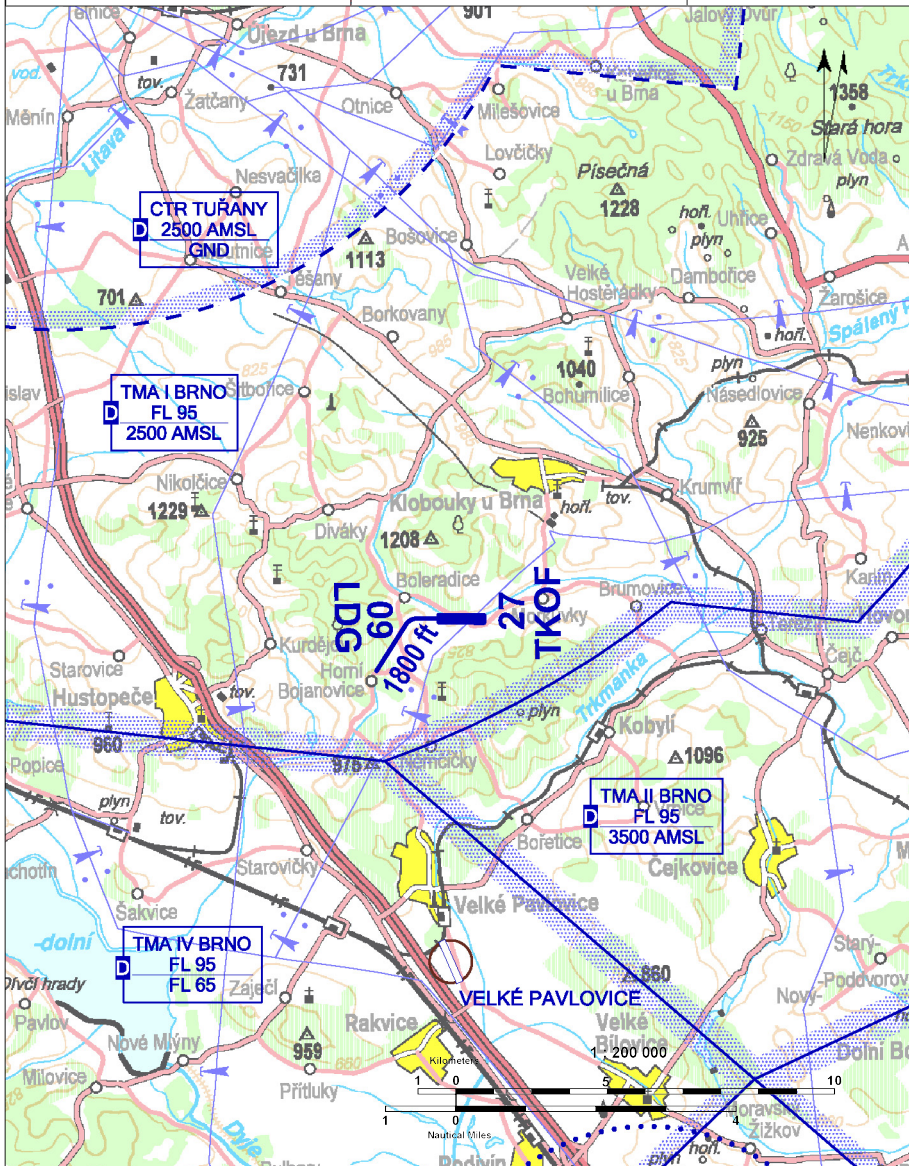

 BOLERADICE RADIO Group frequency	125,830	Private SLZ field	 
	ARP: 48° 57' 43" N, 16° 49' 54" E ELEV: 650 ft / 198 m		

! The area is located below TMA Brno. Do not fly over the village of Boleradice. Possible operation of modellers.

 **BOLERADICE RADIO** **125,830**
Group frequency

	 Year-round
 LMK Boleradice Boleradice 107, 691 12 Boleradice, ☎ +420 603 772 838, lmkb@seznam.cz	 NIL
Libor Stehlik (deputy of the operator) ☎ +420 603 772 838, lmkb@seznam.cz	 NIL
Unidirectional SLZ field. Take-offs from RWY 27, landing on RWY 09.	 NIL
	 NIL
	 NIL
	 NIL
	 NIL