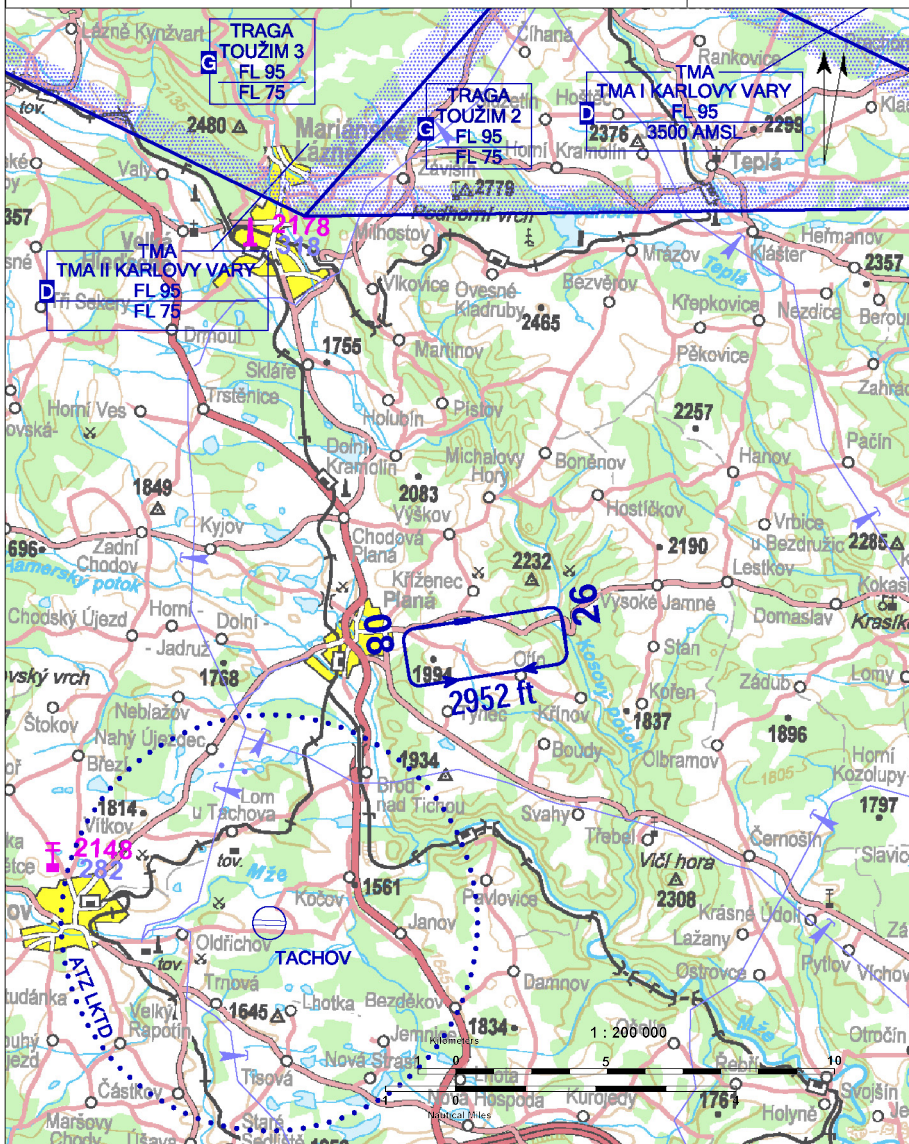

 <b>KŘÍŽENEC RADIO</b> <b>122,790</b> Group frequency	<b>Private SLZ field</b>	 
	<b>ARP: 49° 52' 15" N, 12° 46' 26" E</b> <b>ELEV: 2076 ft / 633 m</b>	

Forest located 1 km E of THRWY 26. Planá village located 1,5 km W of THRWY 08. After take-off from RWY 26, yaw left to avoid Planá village. ATZ Tachov located SW of SLZ field Kříženec. Taxiing is carried out on the RWY.