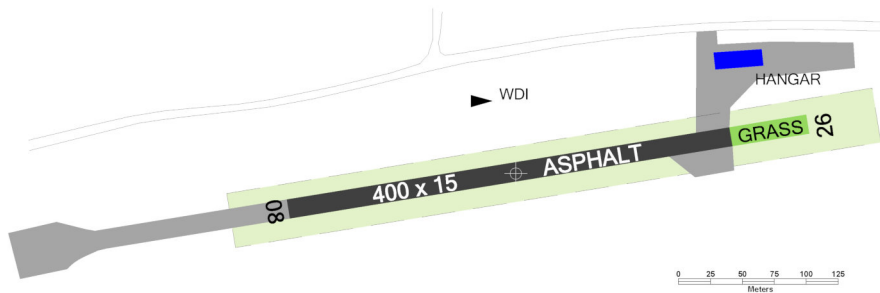

KŘÍŽENEC
RADIO 122,790
Group frequency

	Year-round
	NIL
	NIL
	NIL
	NIL
	NIL
	NIL
	NIL

Aeroklub UL Kříženec, z.s.
Jateční 926, 348 15 Planá, ☎ +420 724 250 072,
imech@imech.cz
Ing. Antonín Šimánek ☎ +420 602 107 435,
simanek.a@atlas.cz