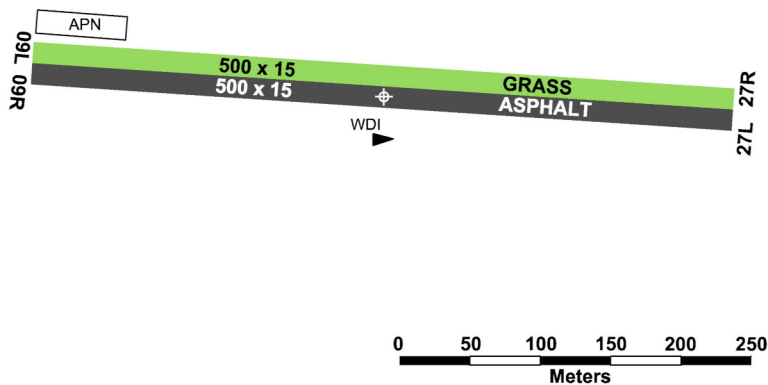

 **PARDUBICE**
VĚŽ/TWR **120,155**

 Operating hours are not specified.
According to the operator's needs. Year-round according to the current state of the runway. Snow removal is not provided.

 NIL

 NIL

 NIL