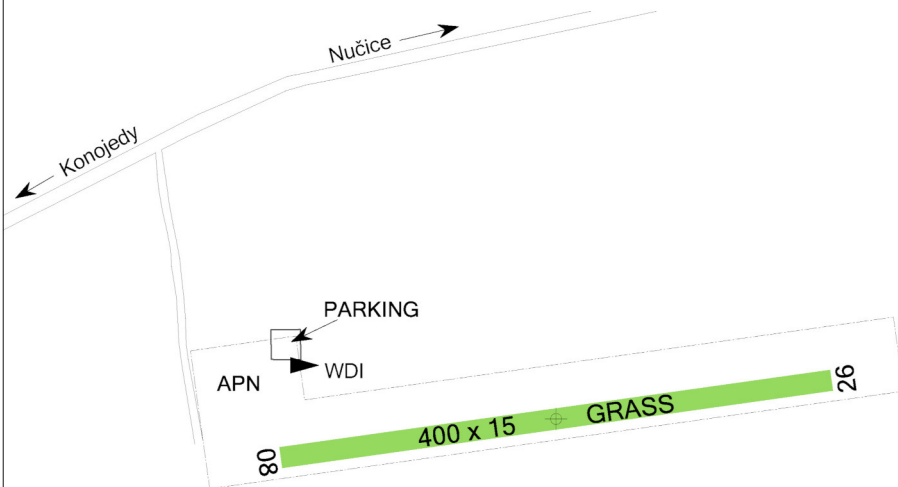

 <b>NUČICE RADIO</b> Group frequency	<b>125,830</b>	Private SLZ field	 
		ARP: 49° 57' 04" N, 14° 52' 12" E ELEV: 1374 ft / 419 m	

**!** The field is located below TMA II Kbely and TMA III Praha.

 **NUČICE RADIO** **125,830**  
Group frequency