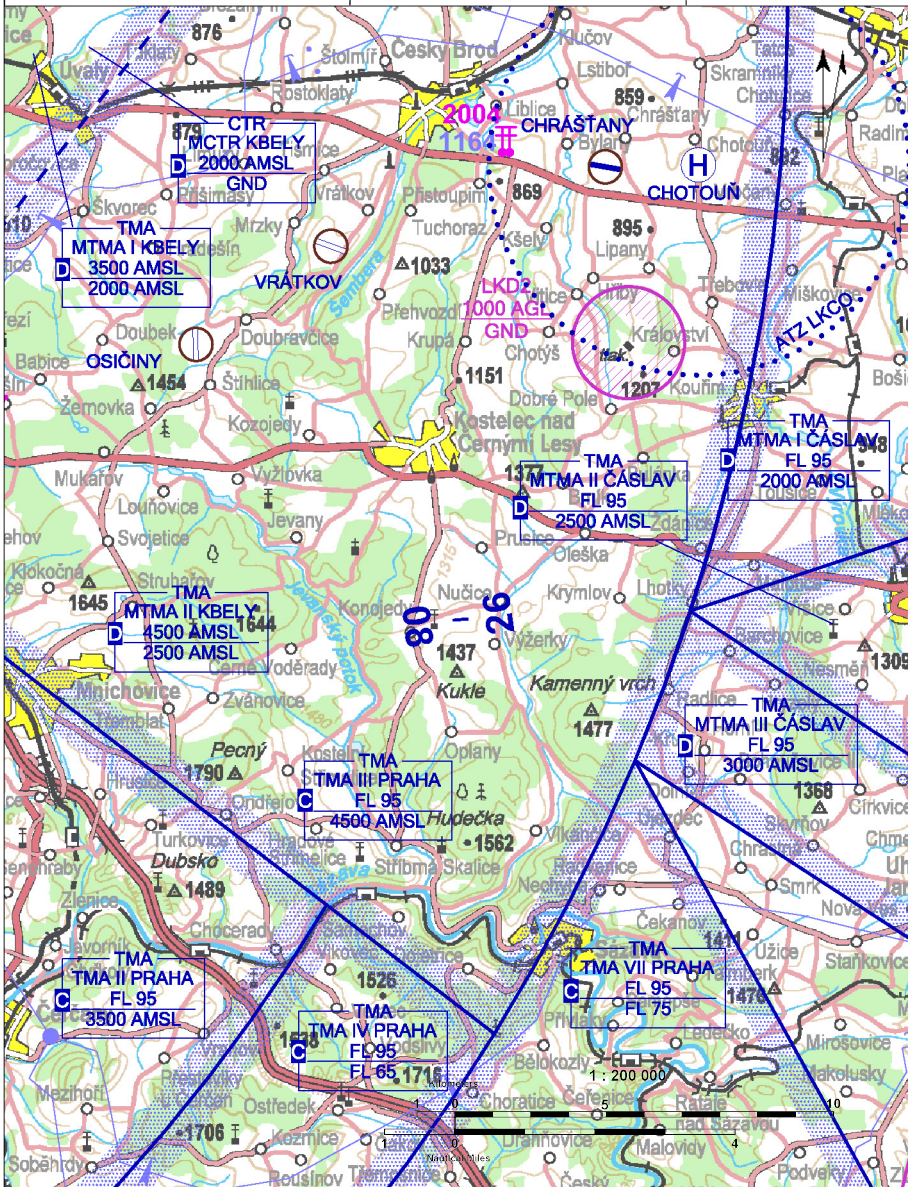

 <b>NUČICE RADIO</b> Group frequency	<b>125,830</b>	Private SLZ field	 
		ARP: 49° 57' 04" N, 14° 52' 12" E ELEV: 1374 ft / 419 m	

**!** The field is located below TMA II Kbely and TMA III Praha.

 **NUČICE RADIO** **125,830**  
Group frequency