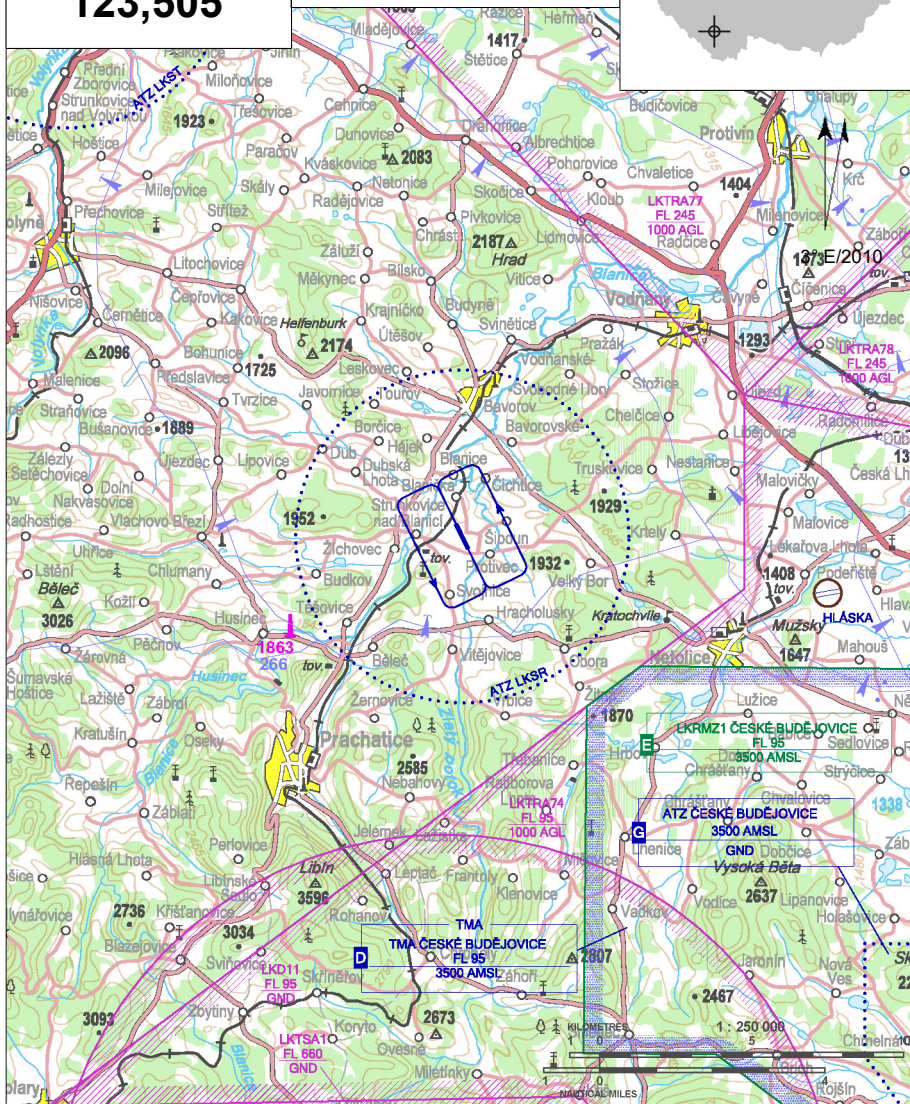

LKSR Strunkovice

 Public domestic aerodrome

 VFR day, parachuting operation

Strunkovice RADIO
123,505

ARP: 49° 04' 57" N, 14° 04' 33" E
9,5 km NE Prachatic
ELEV: 1565 ft / 477 m
Circuit: 2530 ft / 771 m AMSL

 The minimum height of aeroplanes above the village Strunkovice is 1000 ft / 300 m AGL.

LKSR Strunkovice

Strunkovice RADIO
123,505

RWY	Magnetic direction	RWY dimensions	Strength	TORA	TODA	ASDA	LDA
15	152°	900 x 23	5700 kg / 0.4 MPa	900	930	900	900
33	332°	900 x 23	5700 kg / 0.4 MPa	900	930	900	900

1 APR - 15 OCT
SAT, SUN, HOL 0700 - 1500
otherwise O/R

NATURAL BA 95

MOBIL RACING 4T - 15w-50

O/R, limited

NIL

28 persons, ☎ +420 603 283 116

snack bar - during operational hours

train: Strunkovice nad Blanicí (1,2 km)
bus: Strunkovice nad Blanicí (1,5 km)
taxi: Prachatice (12 km), Vodňany (13 km)