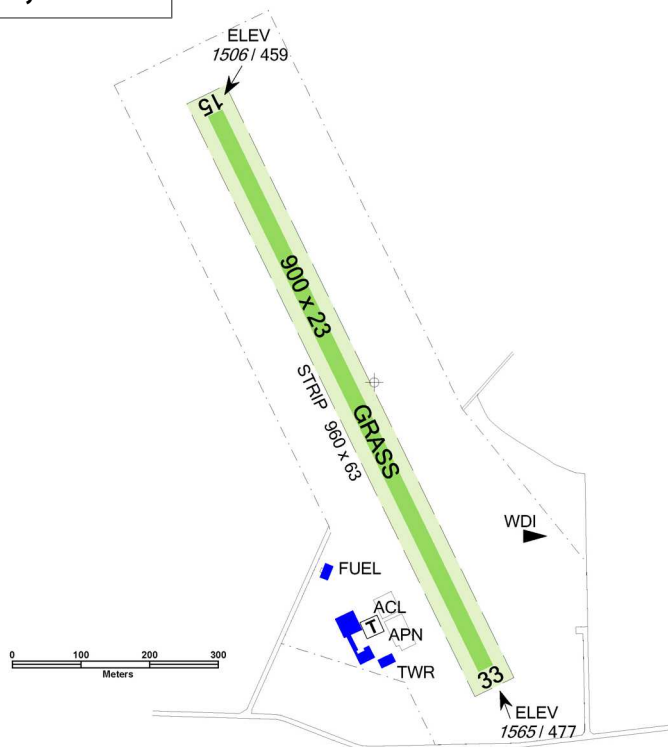

LKSR Strunkovice

 Public domestic aerodrome

 VFR day, parachuting operation

Strunkovice RADIO
123,505

ARP: 49° 04' 57" N, 14° 04' 33" E
9,5 km NE Prachatic
ELEV: 1565 ft / 477 m
Circuit: 2530 ft / 771 m AMSL

 The minimum height of aeroplanes above the village Strunkovice is 1000 ft / 300 m AGL.

LKSR Strunkovice

Strunkovice RADIO
123,505

RWY	Magnetic direction	RWY dimensions	Strength	TORA	TODA	ASDA	LDA
15	152°	900 x 23	5700 kg / 0.4 MPa	900	930	900	900
33	332°	900 x 23	5700 kg / 0.4 MPa	900	930	900	900

1 APR - 15 OCT
SAT, SUN, HOL 0700 - 1500
otherwise O/R

NATURAL BA 95

MOBIL RACING 4T - 15w-50

O/R, limited

NIL

28 persons, ☎ +420 603 283 116

snack bar - during operational hours

train: Strunkovice nad Blanicí (1,2 km)
bus: Strunkovice nad Blanicí (1,5 km)
taxi: Prachatice (12 km), Vodňany (13 km)