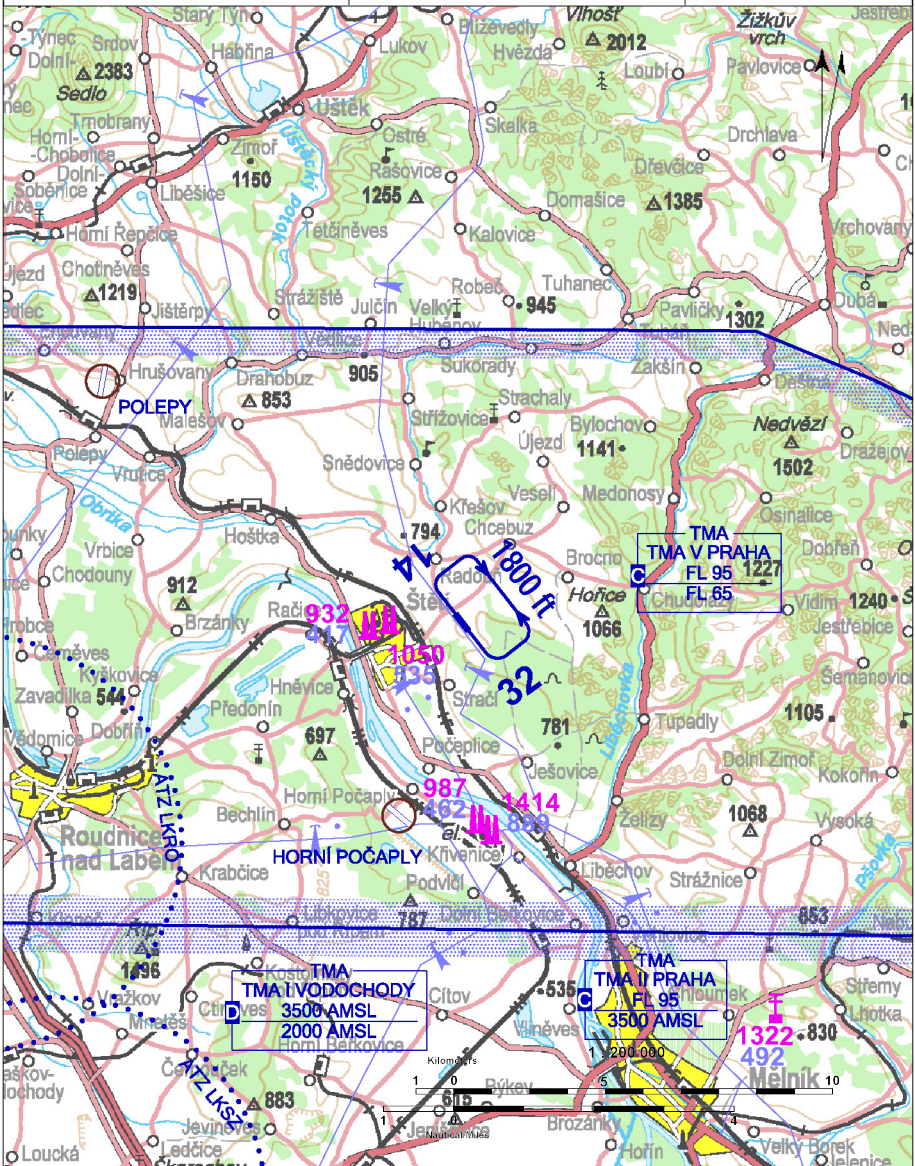

 ŠTĚTÍ RADIO 125,830 Group frequency	Private SLZ field	 
	ARP: 50° 27' 54" N, 14° 24' 22" E ELEV: 787 ft / 240 m	

! Do not overfly surrounded villages in a height lower than 300 m AGL. Elevated power line is 120 m to the north-west from the field.